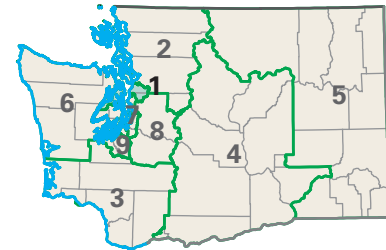

Congressional District 1

nationalatlas.gov™

1 Congressional District

King County

Washington (9 Districts)