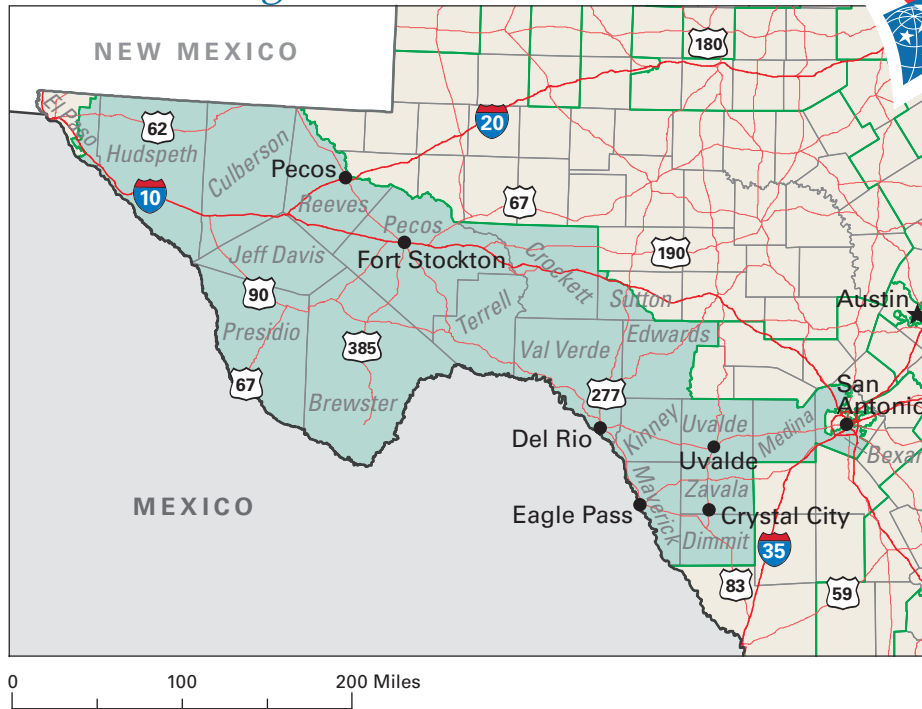

Congressional District 23

23 Congressional District
Pecos County

Texas (32 Districts)