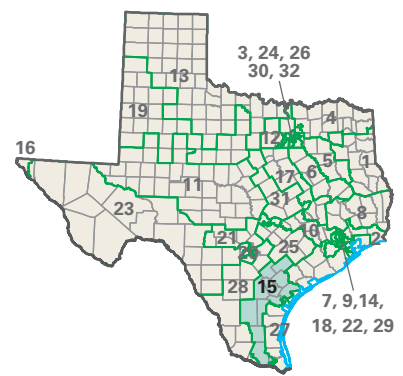

Congressional District 15

nationalatlas.gov

15 Congressional District
Hidalgo County

Texas (32 Districts)