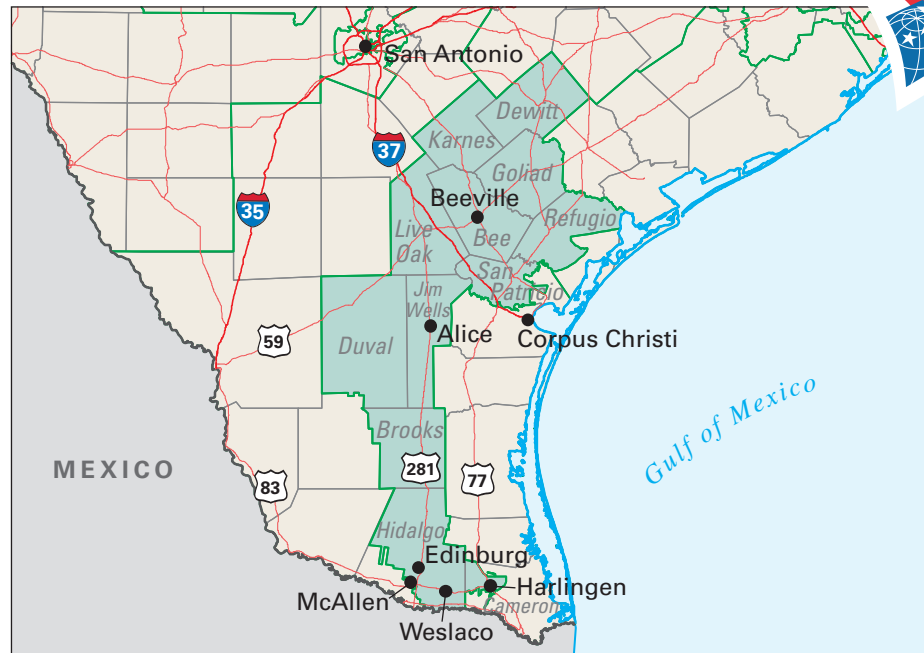

Congressional District 15

nationalatlas.gov

15 Congressional District
Hidalgo County

Texas (32 Districts)