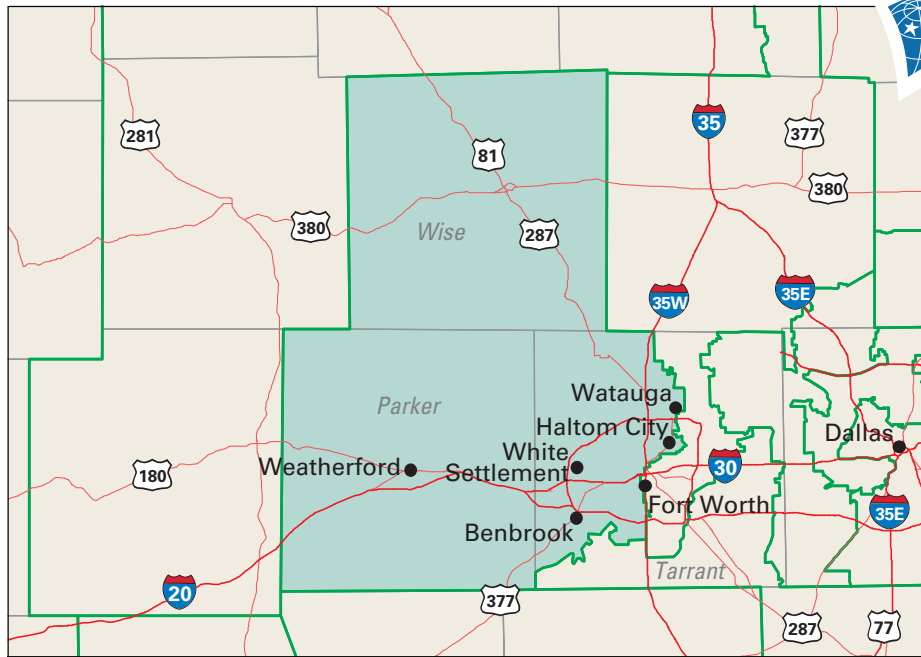

Congressional District 12

nationalatlas.gov™

12 Congressional District
Parker County

Texas (32 Districts)