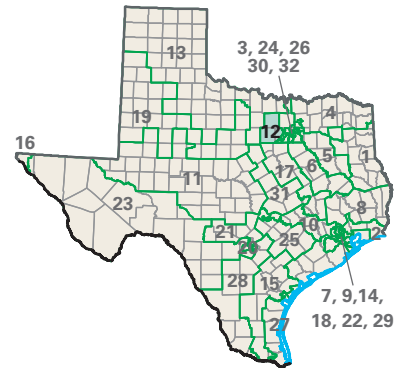

Congressional District 12

nationalatlas.gov™

12 Congressional District
Parker County

Texas (32 Districts)