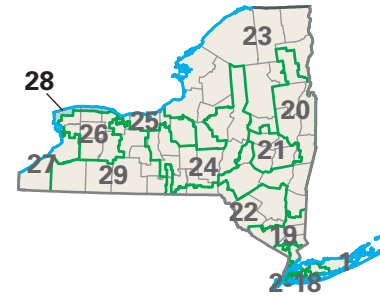

Congressional District 28

28 Congressional District
Monroe County

New York (29 Districts)