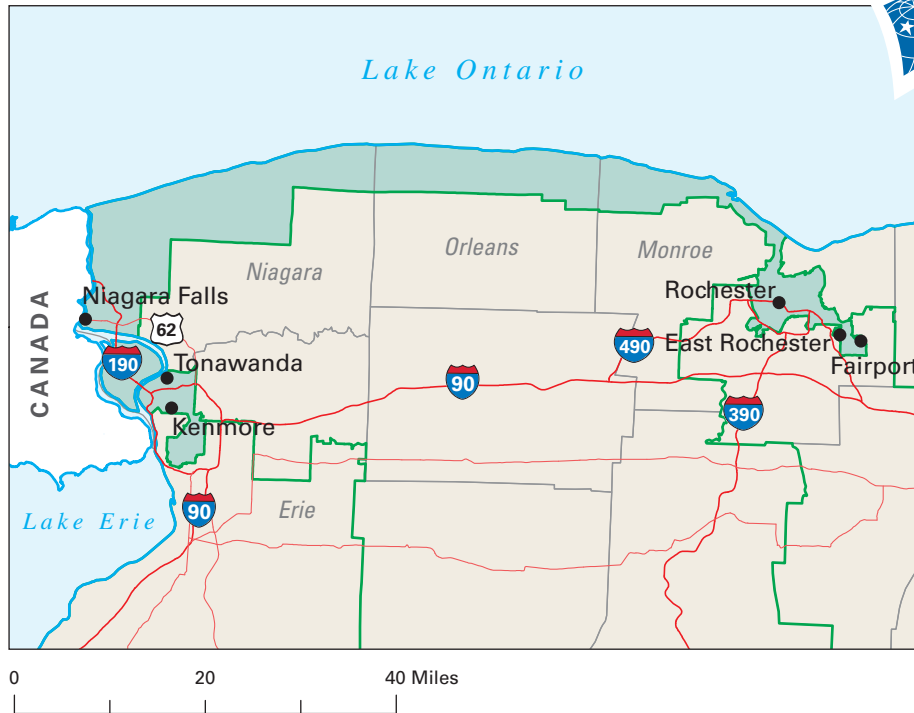

Congressional District 28

28 Congressional District
Monroe County

New York (29 Districts)