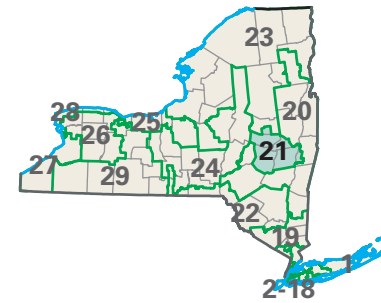

# Congressional District 21

**21** Congressional District  
*Fulton* County

*New York (29 Districts)*