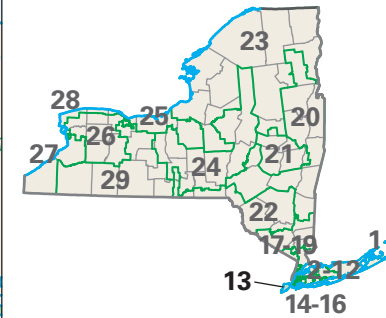

# Congressional District 13

[nationalatlas.gov](http://nationalatlas.gov)

**13** Congressional District  
*Richmond* County

*New York (29 Districts)*