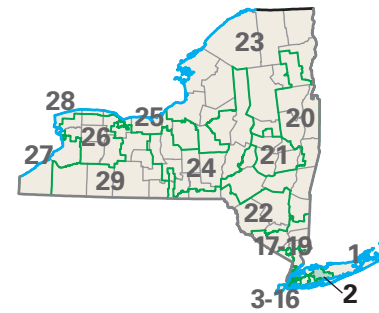

Congressional District 2

2 Congressional District
Suffolk County

New York (29 Districts)