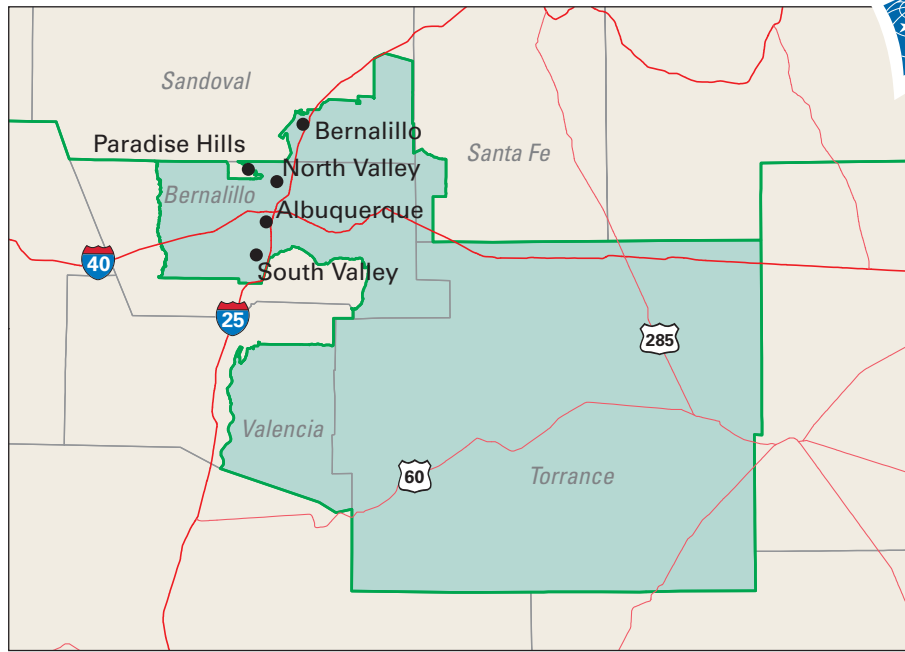

Congressional District 1

1 Congressional District

Torrance County

New Mexico (3 Districts)