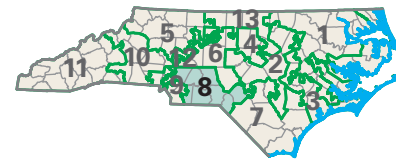

# Congressional District 8

**8** Congressional District  
*Stanly* County

North Carolina (13 Districts)