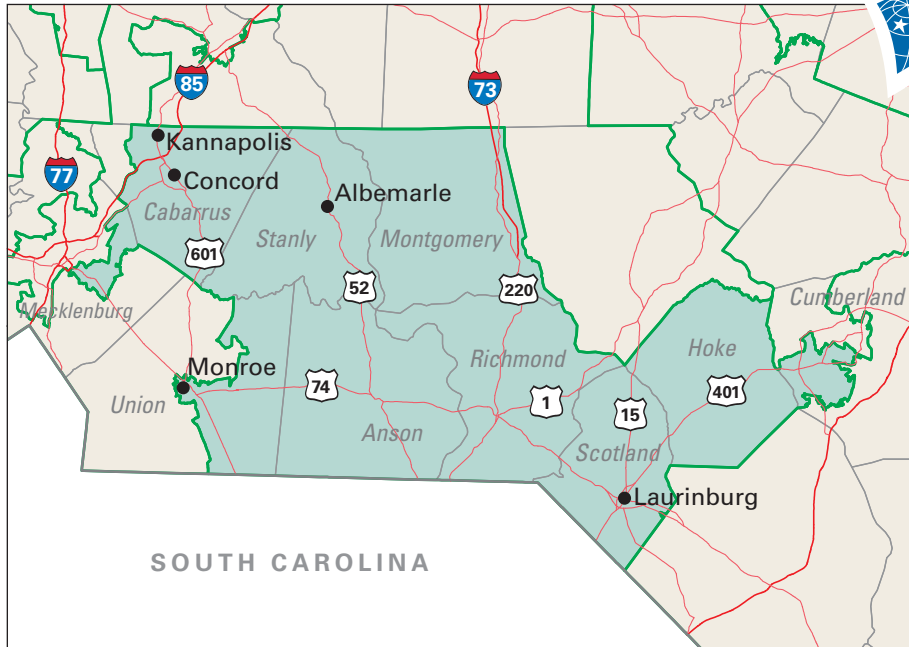

# Congressional District 8

**8** Congressional District  
*Stanly* County

North Carolina (13 Districts)