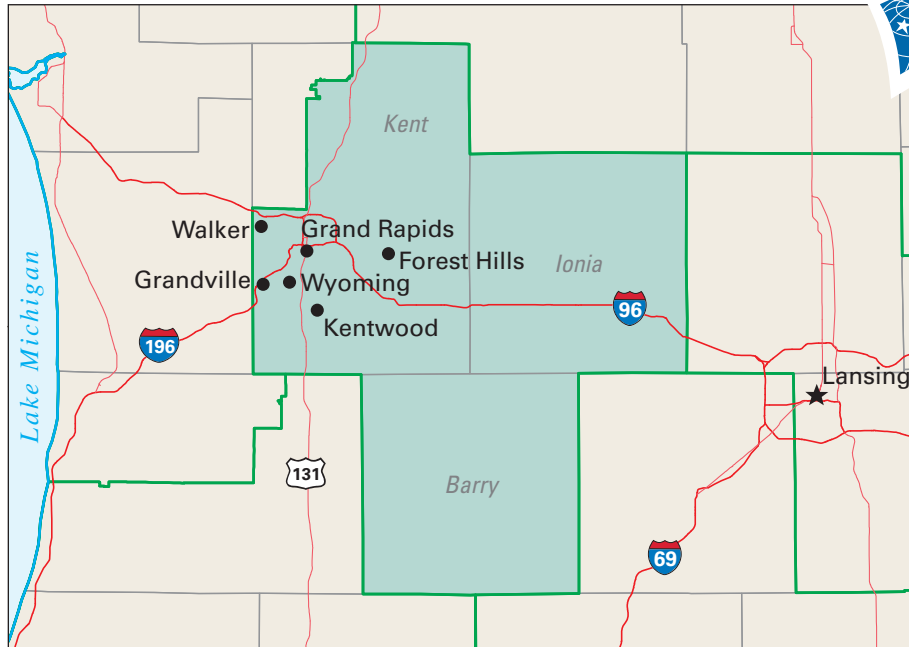

Congressional District 3

nationalatlas.gov™

3 Congressional District

Ionia County

Michigan (15 Districts)