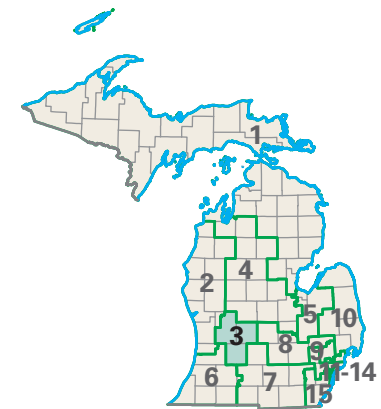

Congressional District 3

nationalatlas.gov™

3 Congressional District

Ionia County

Michigan (15 Districts)