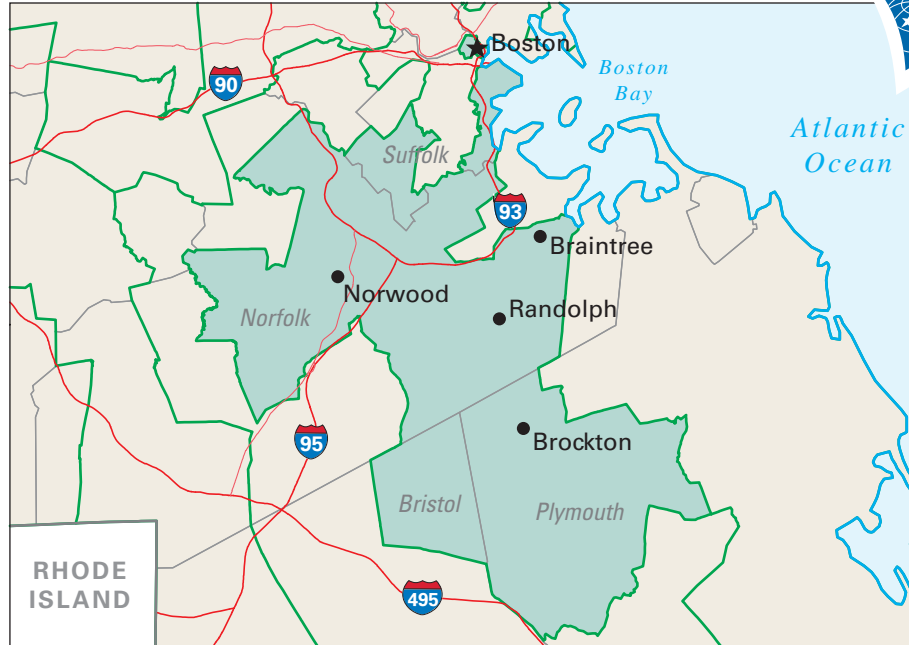

Congressional District 9

9 Congressional District
Norfolk County

Massachusetts (10 Districts)

RHODE ISLAND