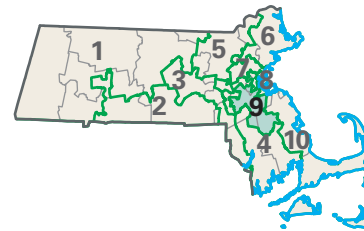

Congressional District 9

9 Congressional District
Norfolk County

Massachusetts (10 Districts)

RHODE ISLAND