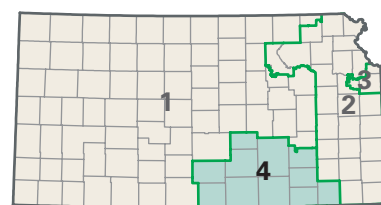

Congressional District 4

nationalatlas.gov™

- 4** Congressional District
- Elk* County

Kansas (4 Districts)