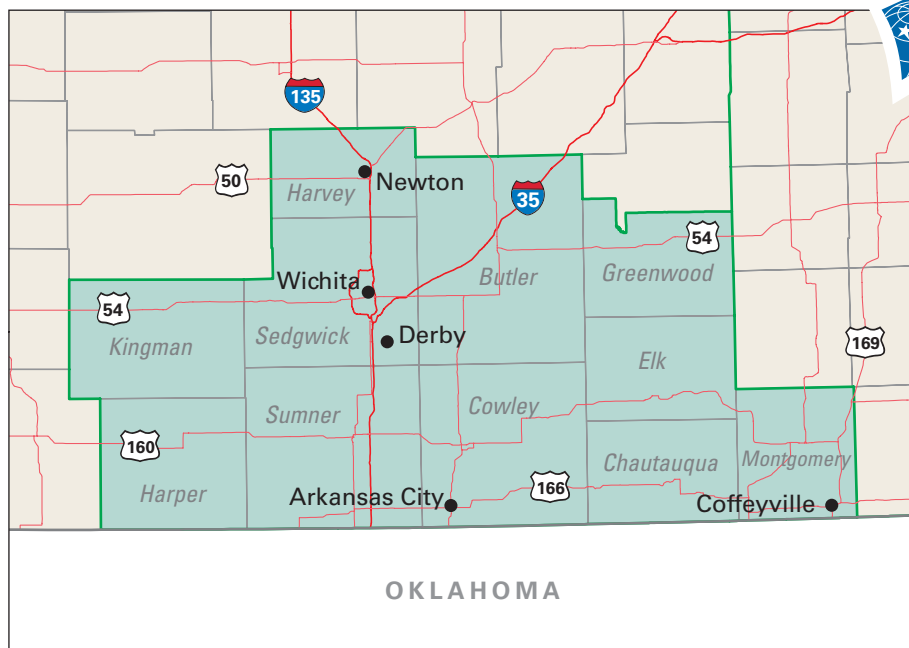

Congressional District 4

nationalatlas.gov™

- 4** Congressional District
- Elk* County

Kansas (4 Districts)