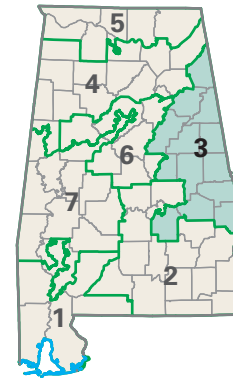

Congressional District 3

3 Congressional District
Clay County

Alabama (7 Districts)