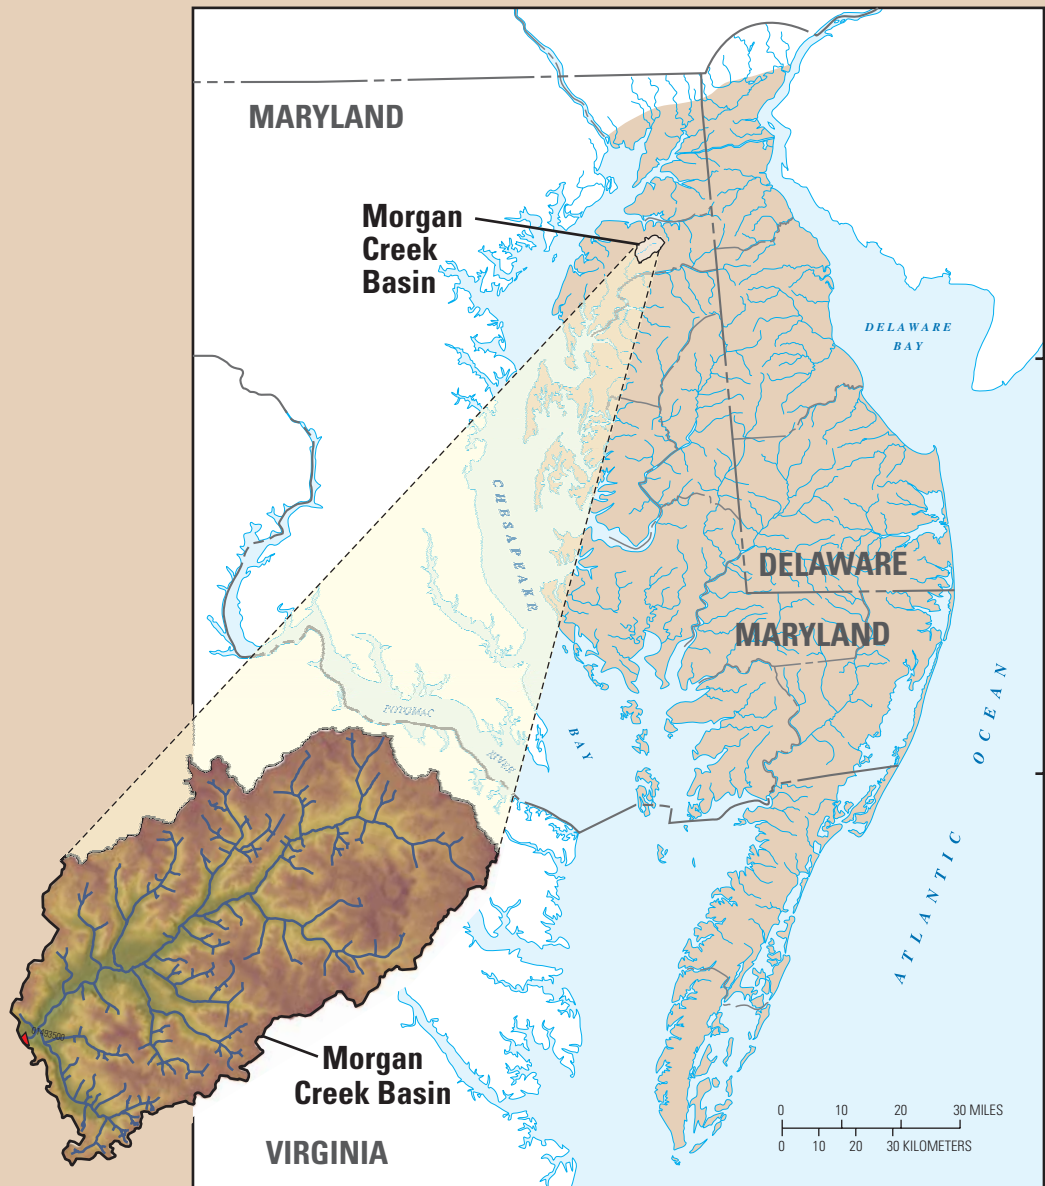

Environmental Setting of the Morgan Creek Basin, Maryland, 2002-04

Open-File Report 2006-1151

U.S. Department of the Interior
U.S. Geological Survey