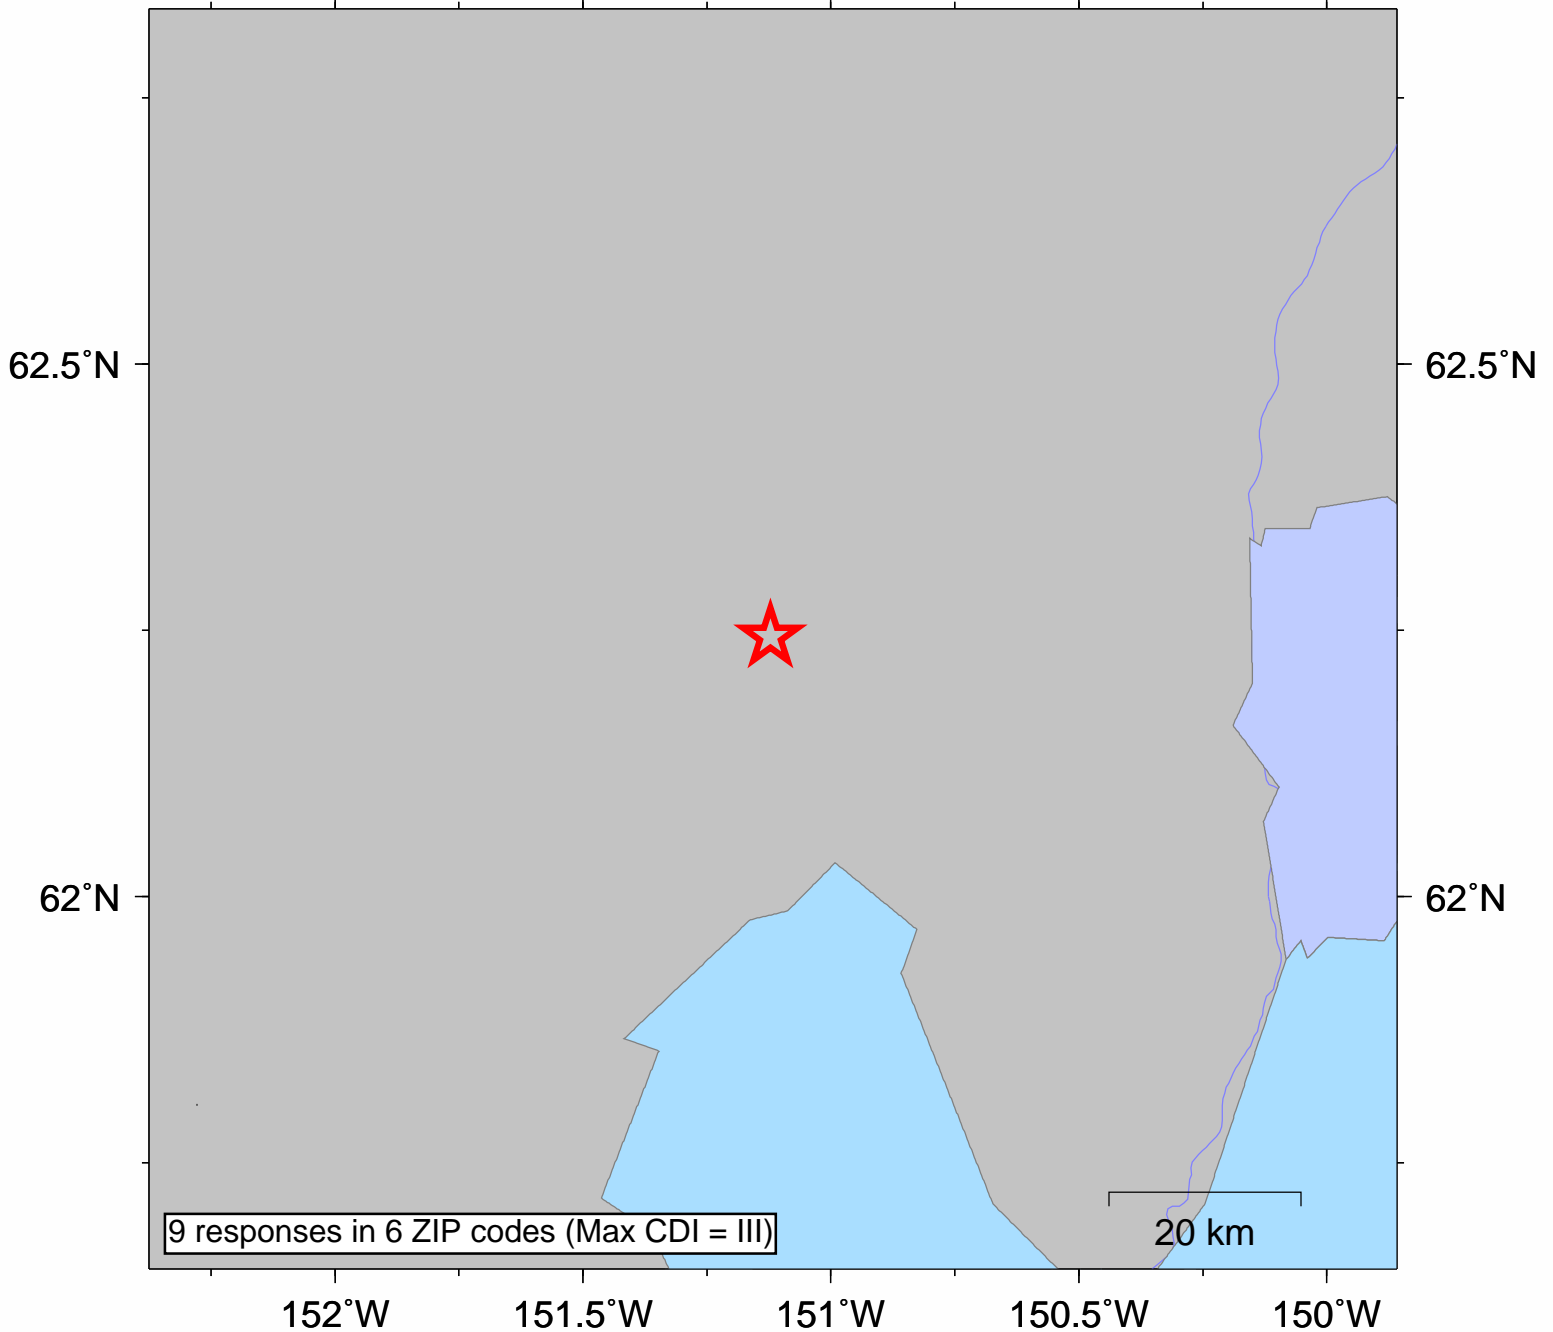

USGS Community Internet Intensity Map CENTRAL ALASKA

Aug 11 2009 07:31:54 local 62.2436N 151.1215W M4.0 Depth: 67 km ID:ak10004254

	I	II-III	IV	V	VI	VII	VIII	IX	X+
INTENSITY	I	II-III	IV	V	VI	VII	VIII	IX	X+
SHAKING	Not felt	Weak	Light	Moderate	Strong	Very strong	Severe	Violent	Extreme
DAMAGE	none	none	none	Very light	Light	Moderate	Moderate/Heavy	Heavy	V. Heavy