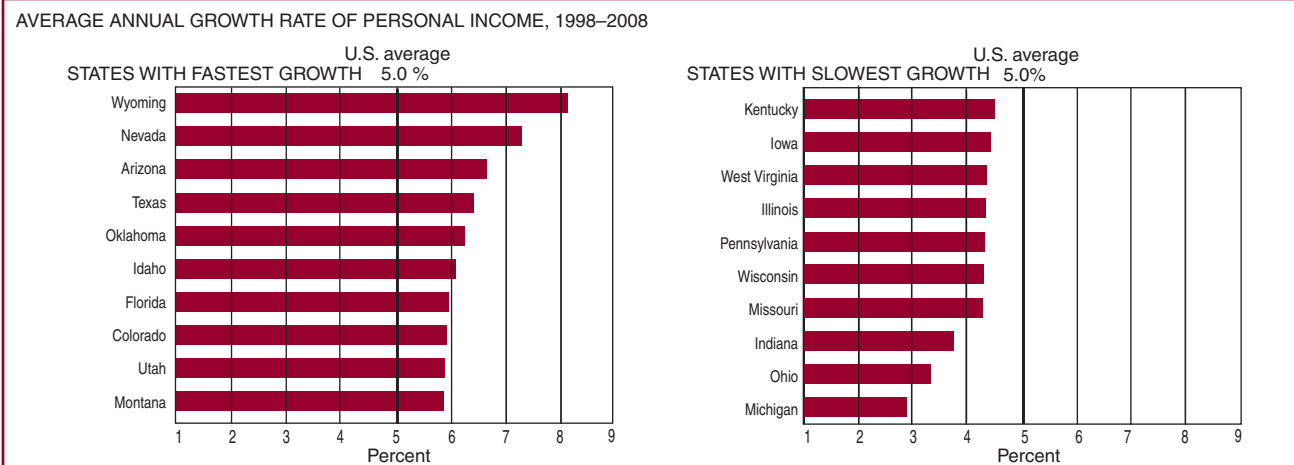

K. Charts

SELECTED REGIONAL ESTIMATES

SELECTED REGIONAL ESTIMATES

PER CAPITA GROSS DOMESTIC PRODUCT BY STATE IN CURRENT DOLLARS, 2008

PER CAPITA PERSONAL INCOME, 2008