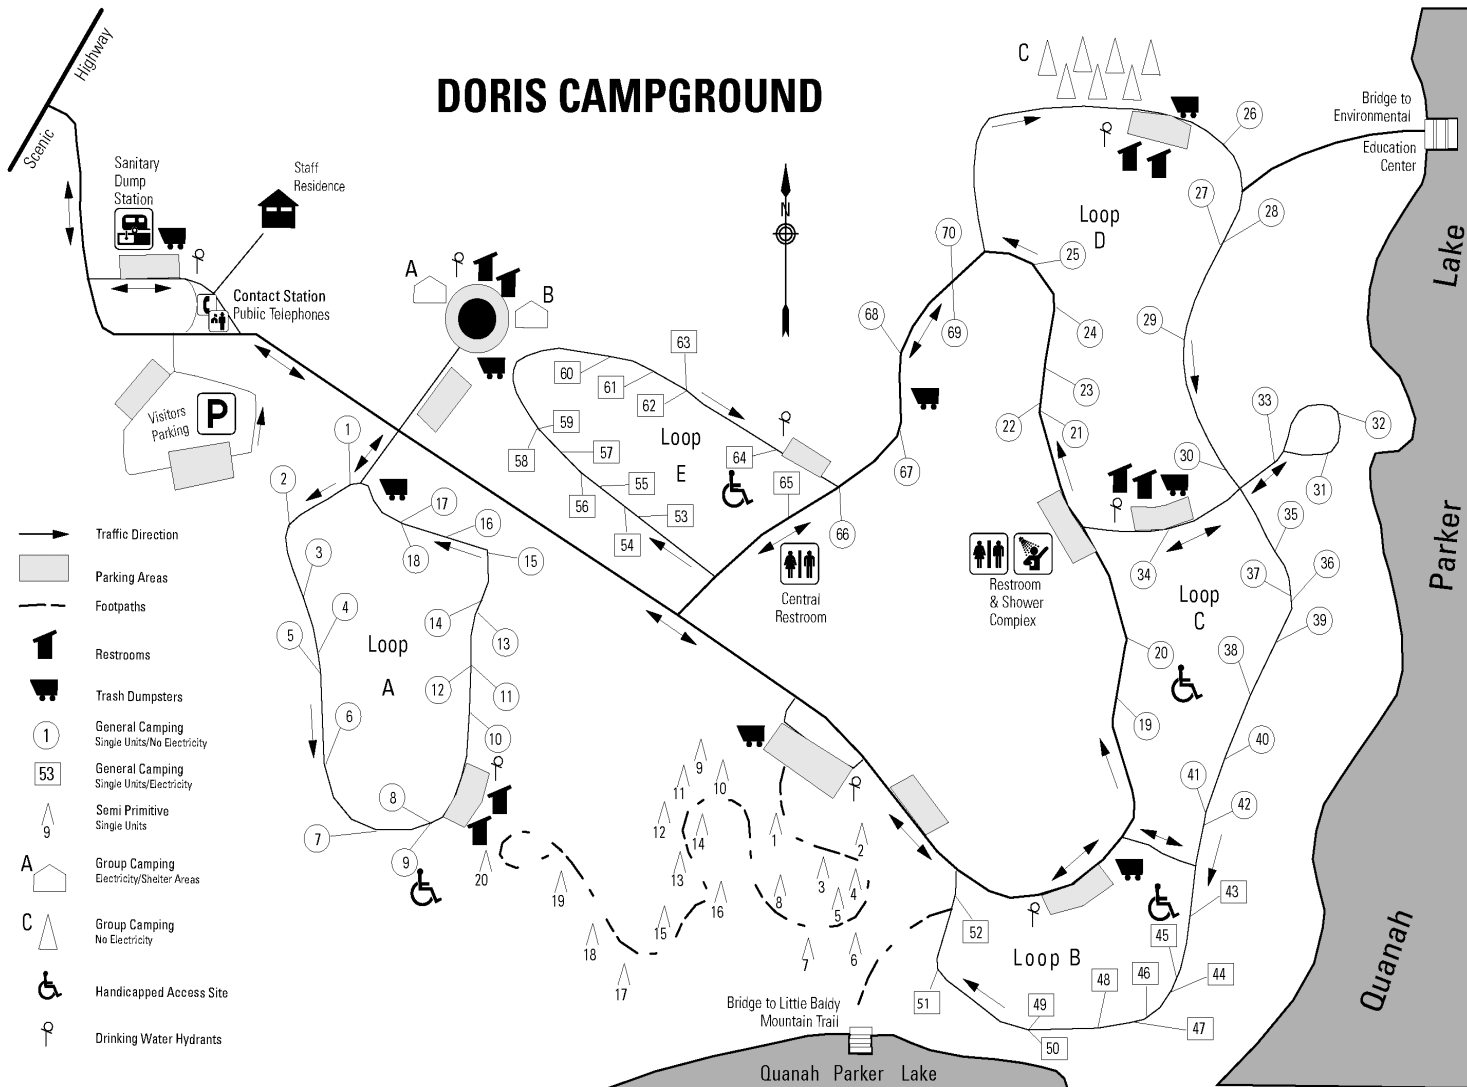

DORIS CAMPGROUND

- Traffic Direction
- Parking Areas
- Footpaths
- Restrooms
- Trash Dumpsters
- General Camping Single Units/No Electricity
- General Camping Single Units/Electricity
- Semi Primitive Single Units
- Group Camping Electricity/Shelter Areas
- Group Camping No Electricity
- Handicapped Access Site
- Drinking Water Hydrants

Lake

Parker

Quannah

Quannah Parker Lake