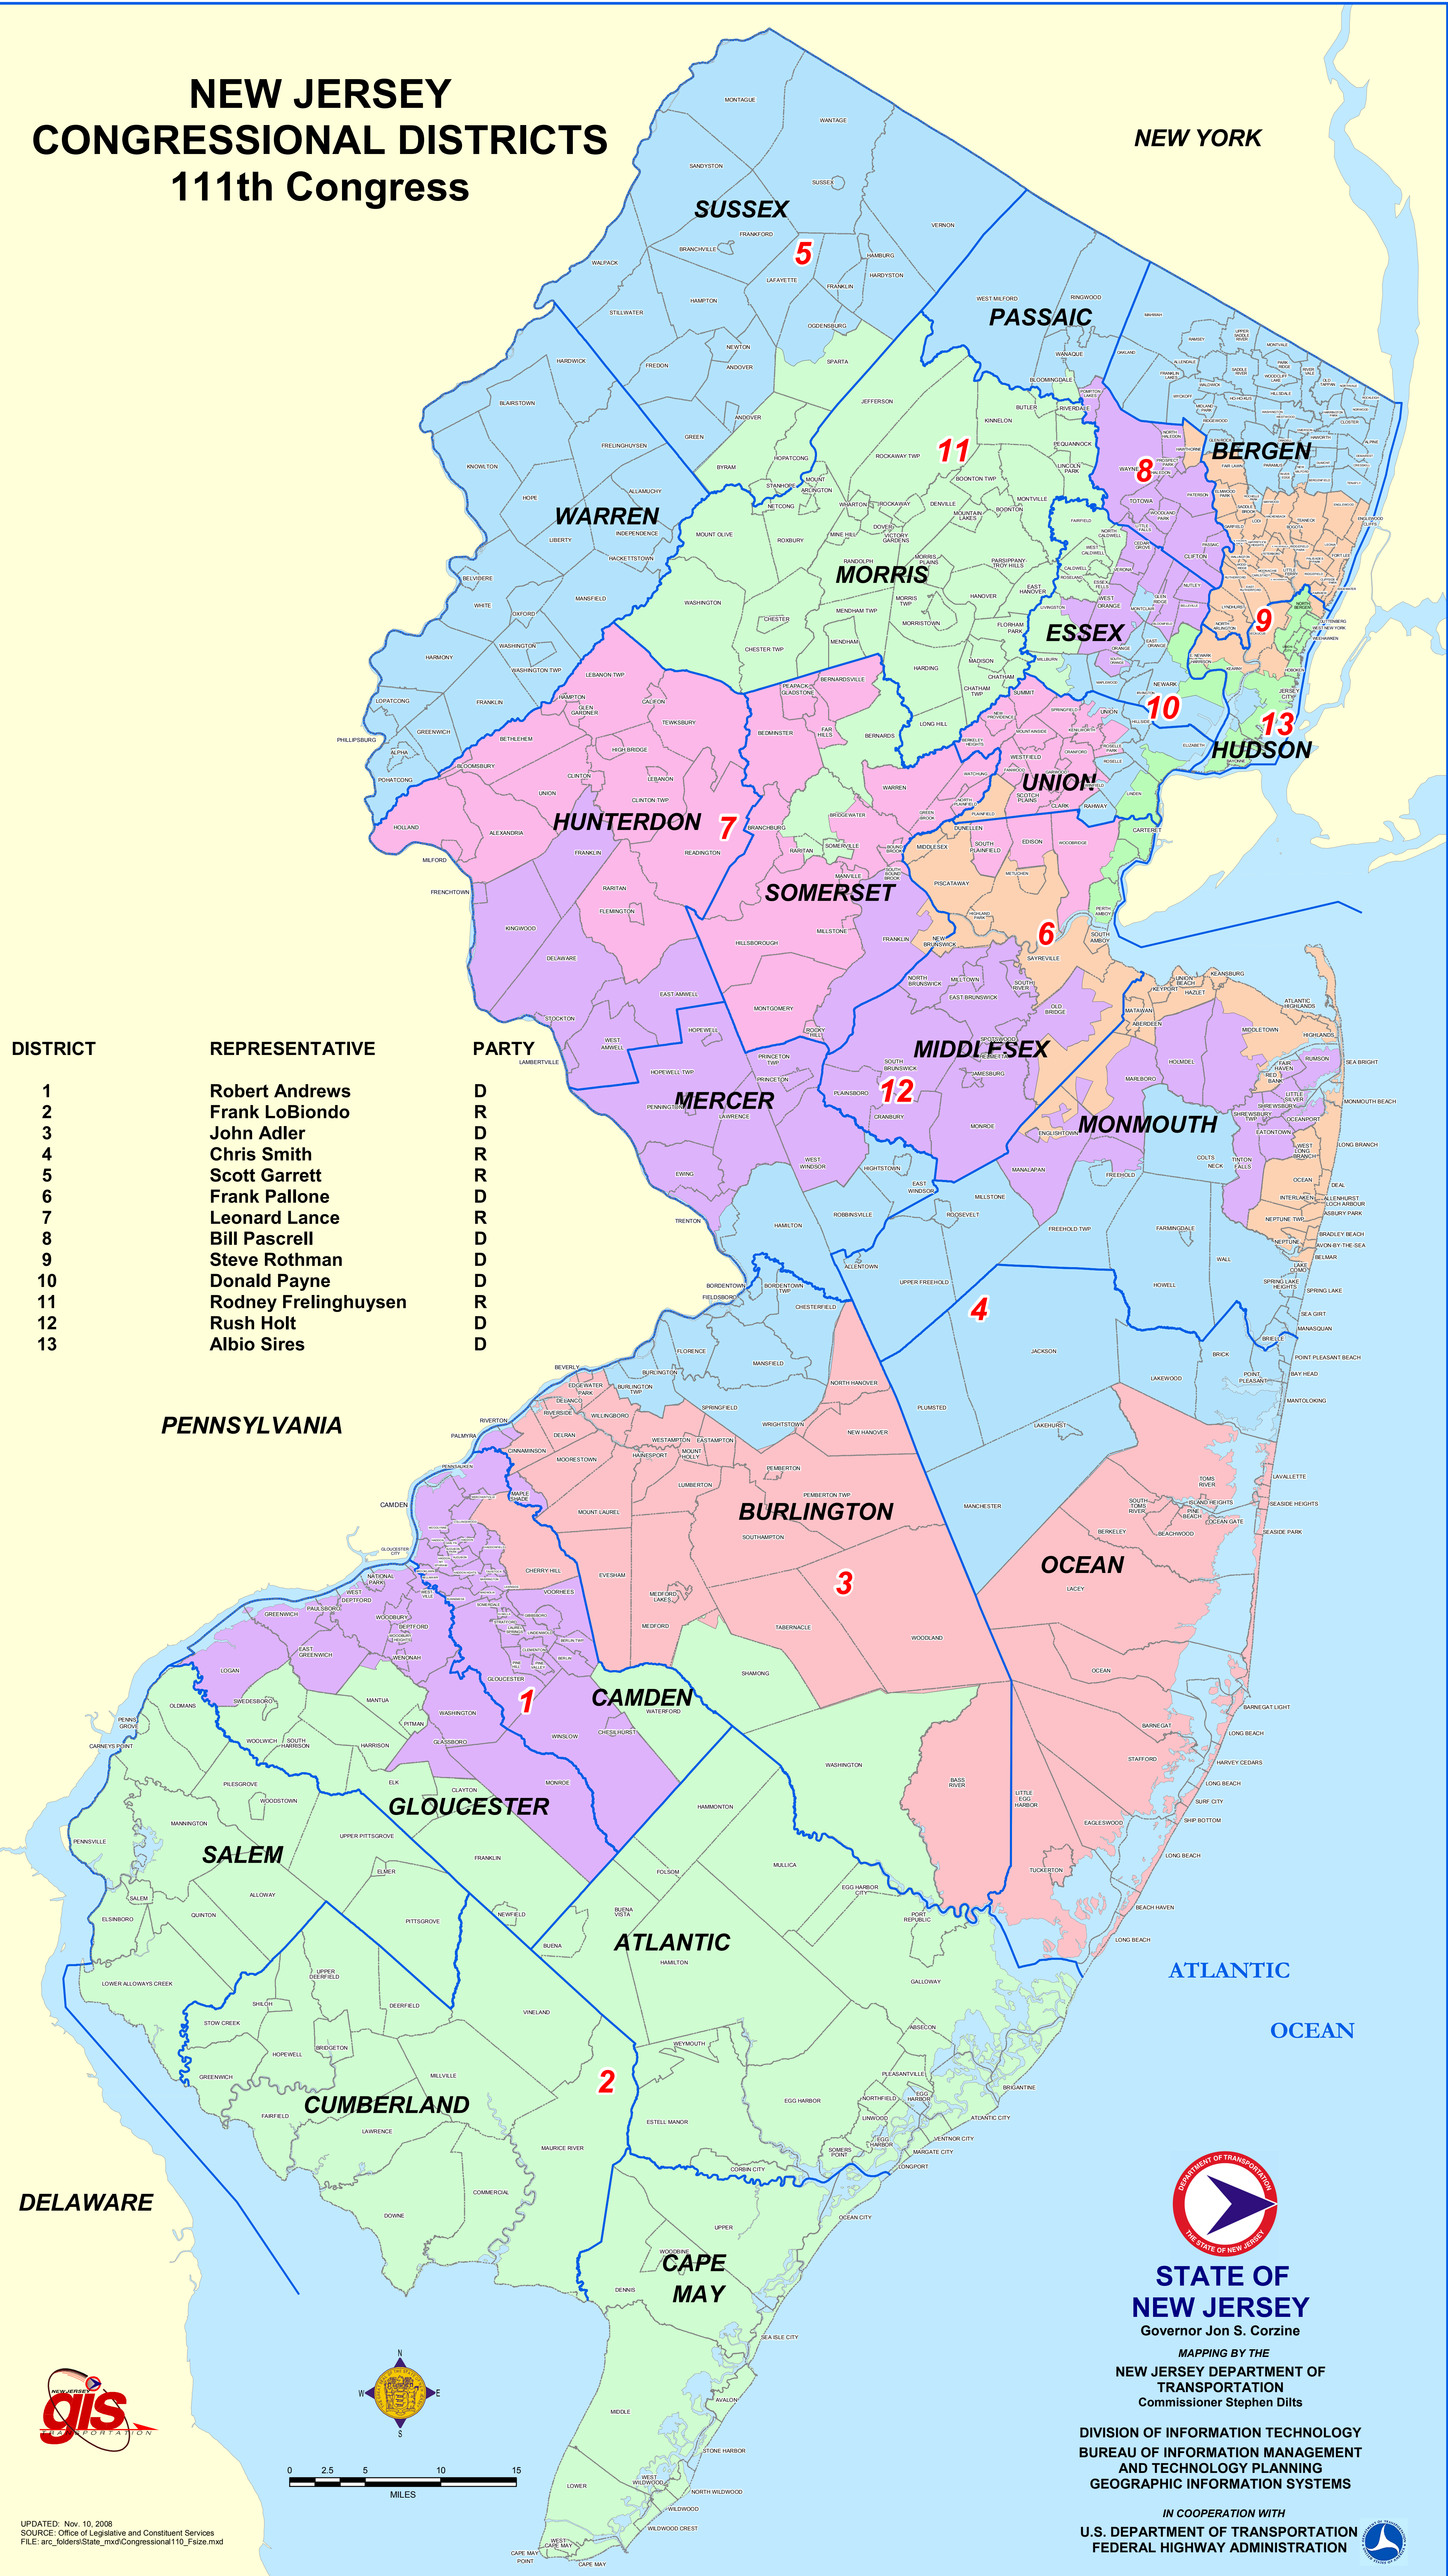

NEW JERSEY CONGRESSIONAL DISTRICTS

111th Congress

DISTRICT	REPRESENTATIVE	PARTY
1	Robert Andrews	D
2	Frank LoBiondo	R
3	John Adler	R
4	Chris Smith	R
5	Scott Garrett	R
6	Frank Pallone	R
7	Leonard Lance	R
8	Bill Pascrell	D
9	Steve Rothman	D
10	Donald Payne	D
11	Rodney Frelinghuysen	R
12	Rush Holt	D
13	Albio Sires	D

STATE OF NEW JERSEY
Governor Jon S. Corzine

MAPPING BY THE
NEW JERSEY DEPARTMENT OF TRANSPORTATION
Commissioner Stephen Dilts

DIVISION OF INFORMATION TECHNOLOGY
BUREAU OF INFORMATION MANAGEMENT
AND TECHNOLOGY PLANNING
GEOGRAPHIC INFORMATION SYSTEMS

IN COOPERATION WITH
U.S. DEPARTMENT OF TRANSPORTATION
FEDERAL HIGHWAY ADMINISTRATION