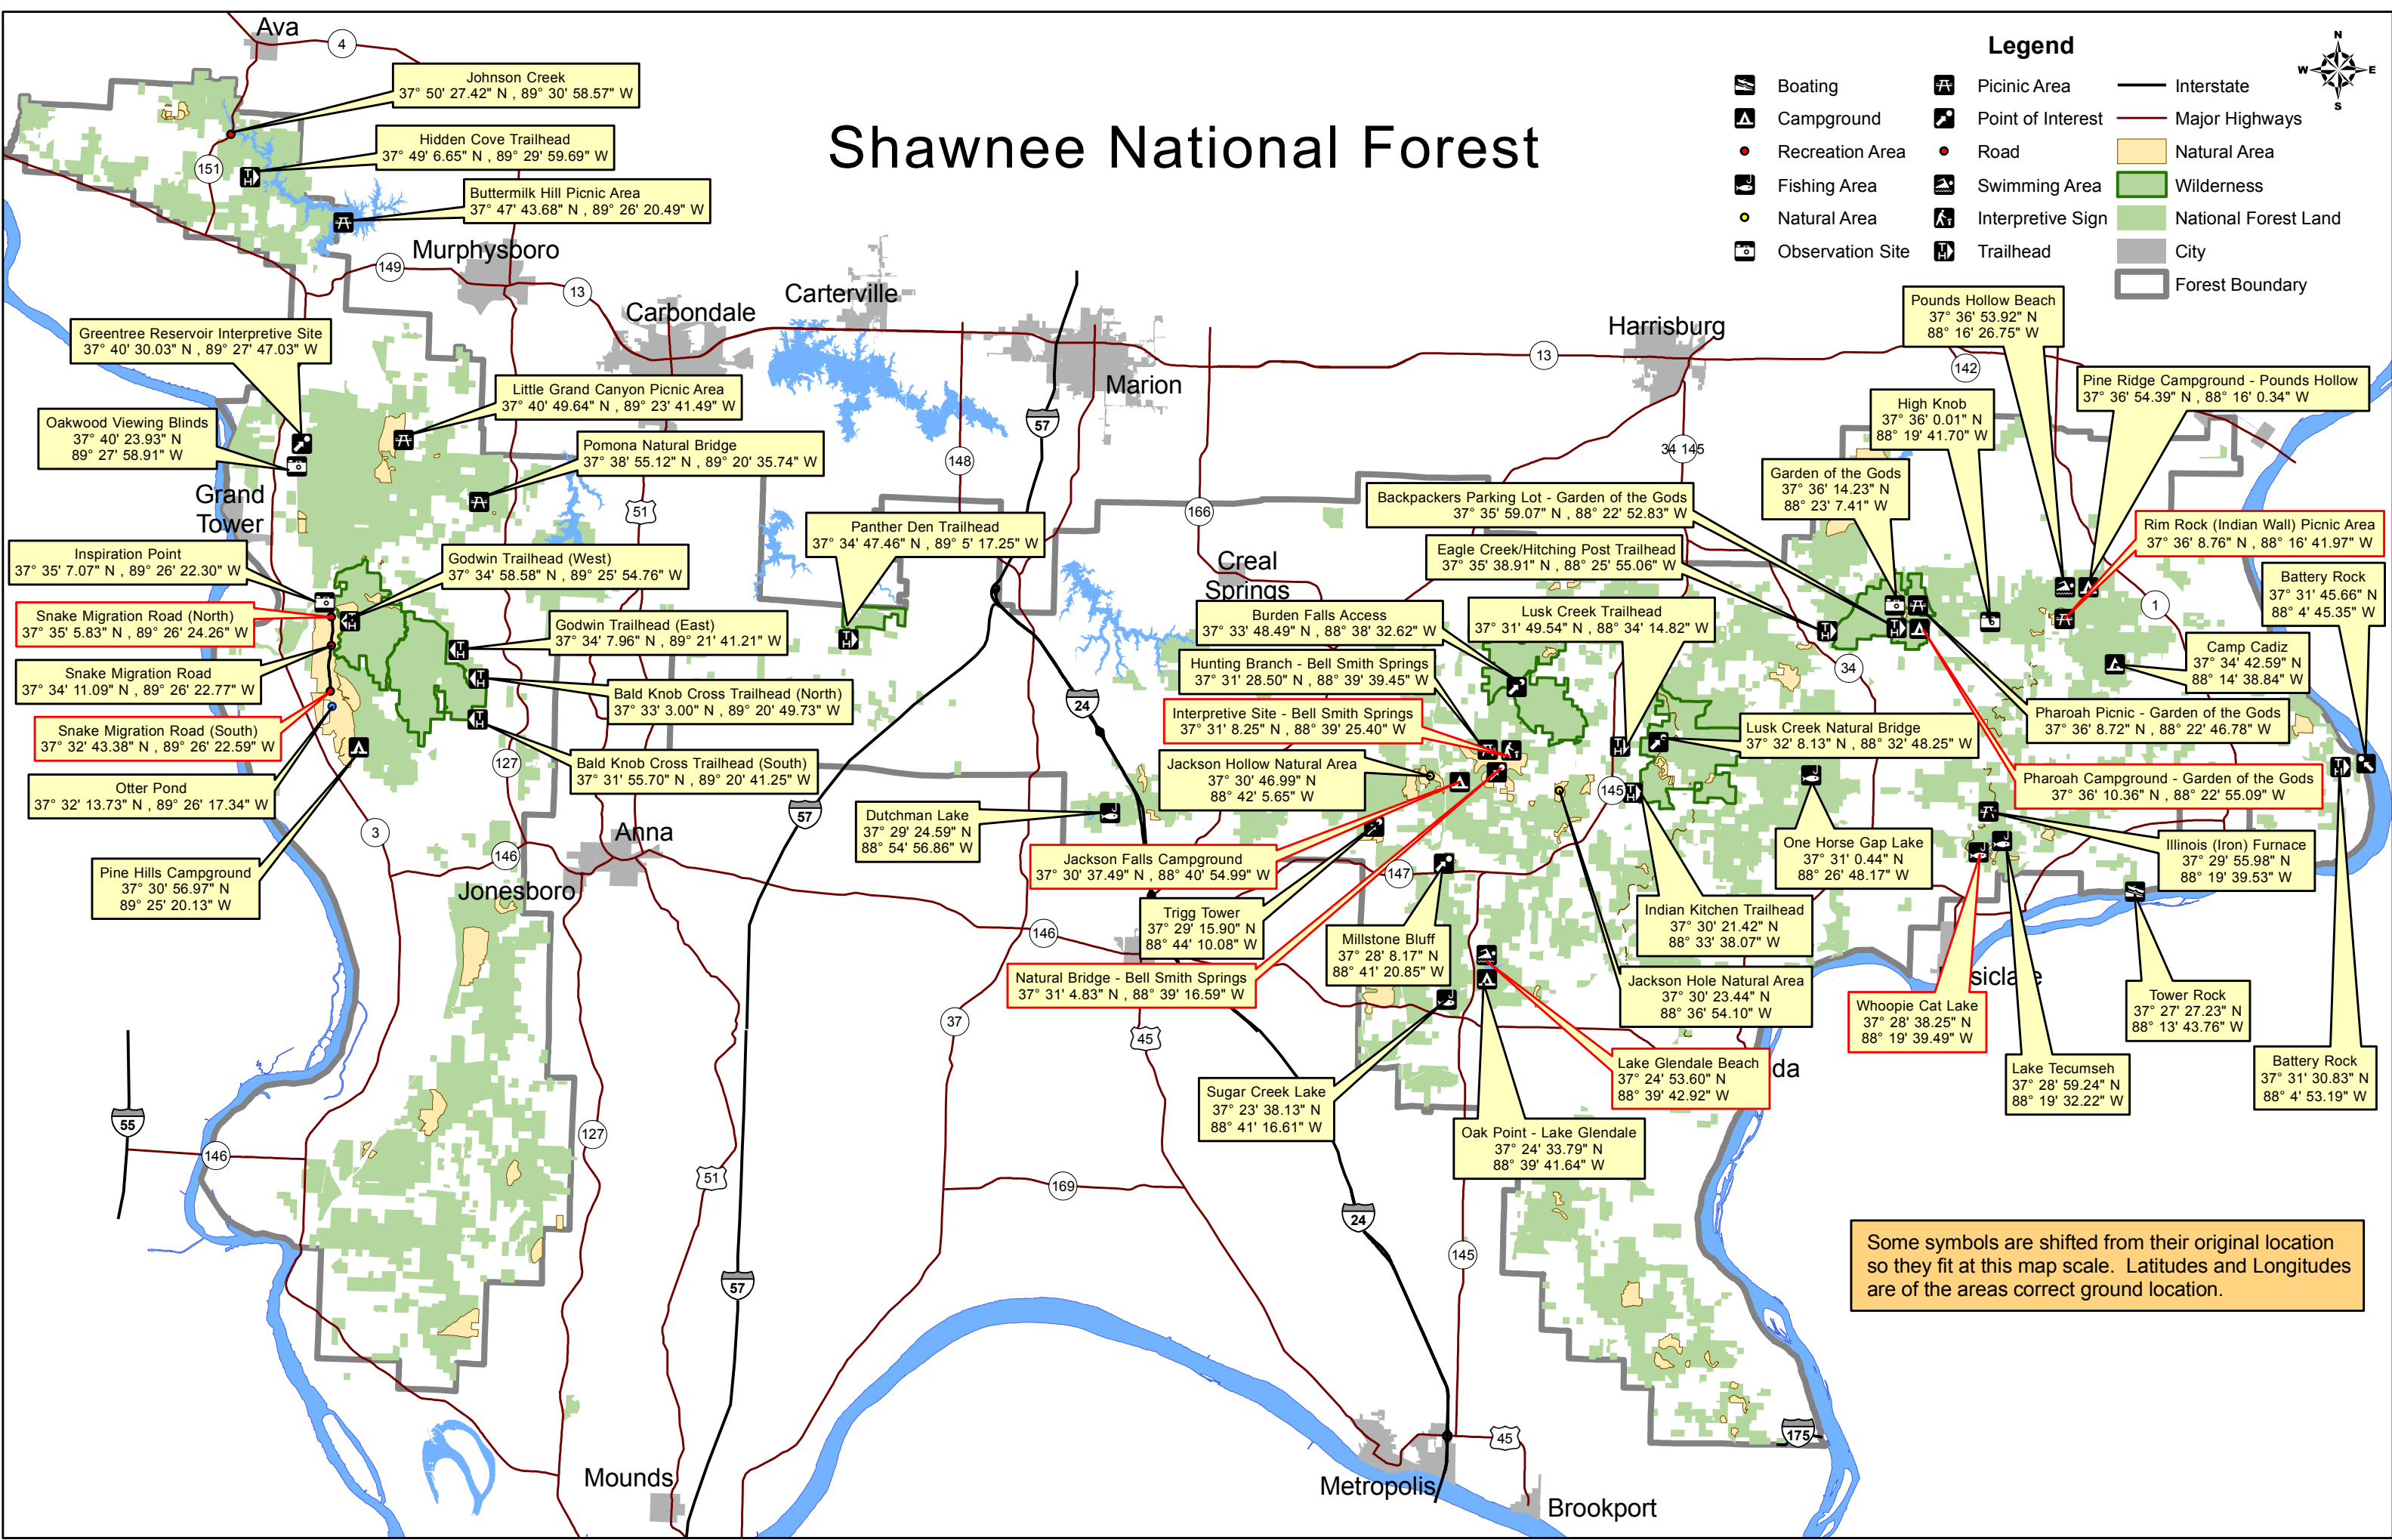

Shawnee National Forest

Legend

- | | | | | | |
|--|------------------|--|-------------------|--|----------------------|
| | Boating | | Picnic Area | | Interstate |
| | Campground | | Point of Interest | | Major Highways |
| | Recreation Area | | Road | | Natural Area |
| | Fishing Area | | Swimming Area | | Wilderness |
| | Natural Area | | Interpretive Sign | | National Forest Land |
| | Observation Site | | Trailhead | | City |
| | | | | | Forest Boundary |

Some symbols are shifted from their original location so they fit at this map scale. Latitudes and Longitudes are of the areas correct ground location.