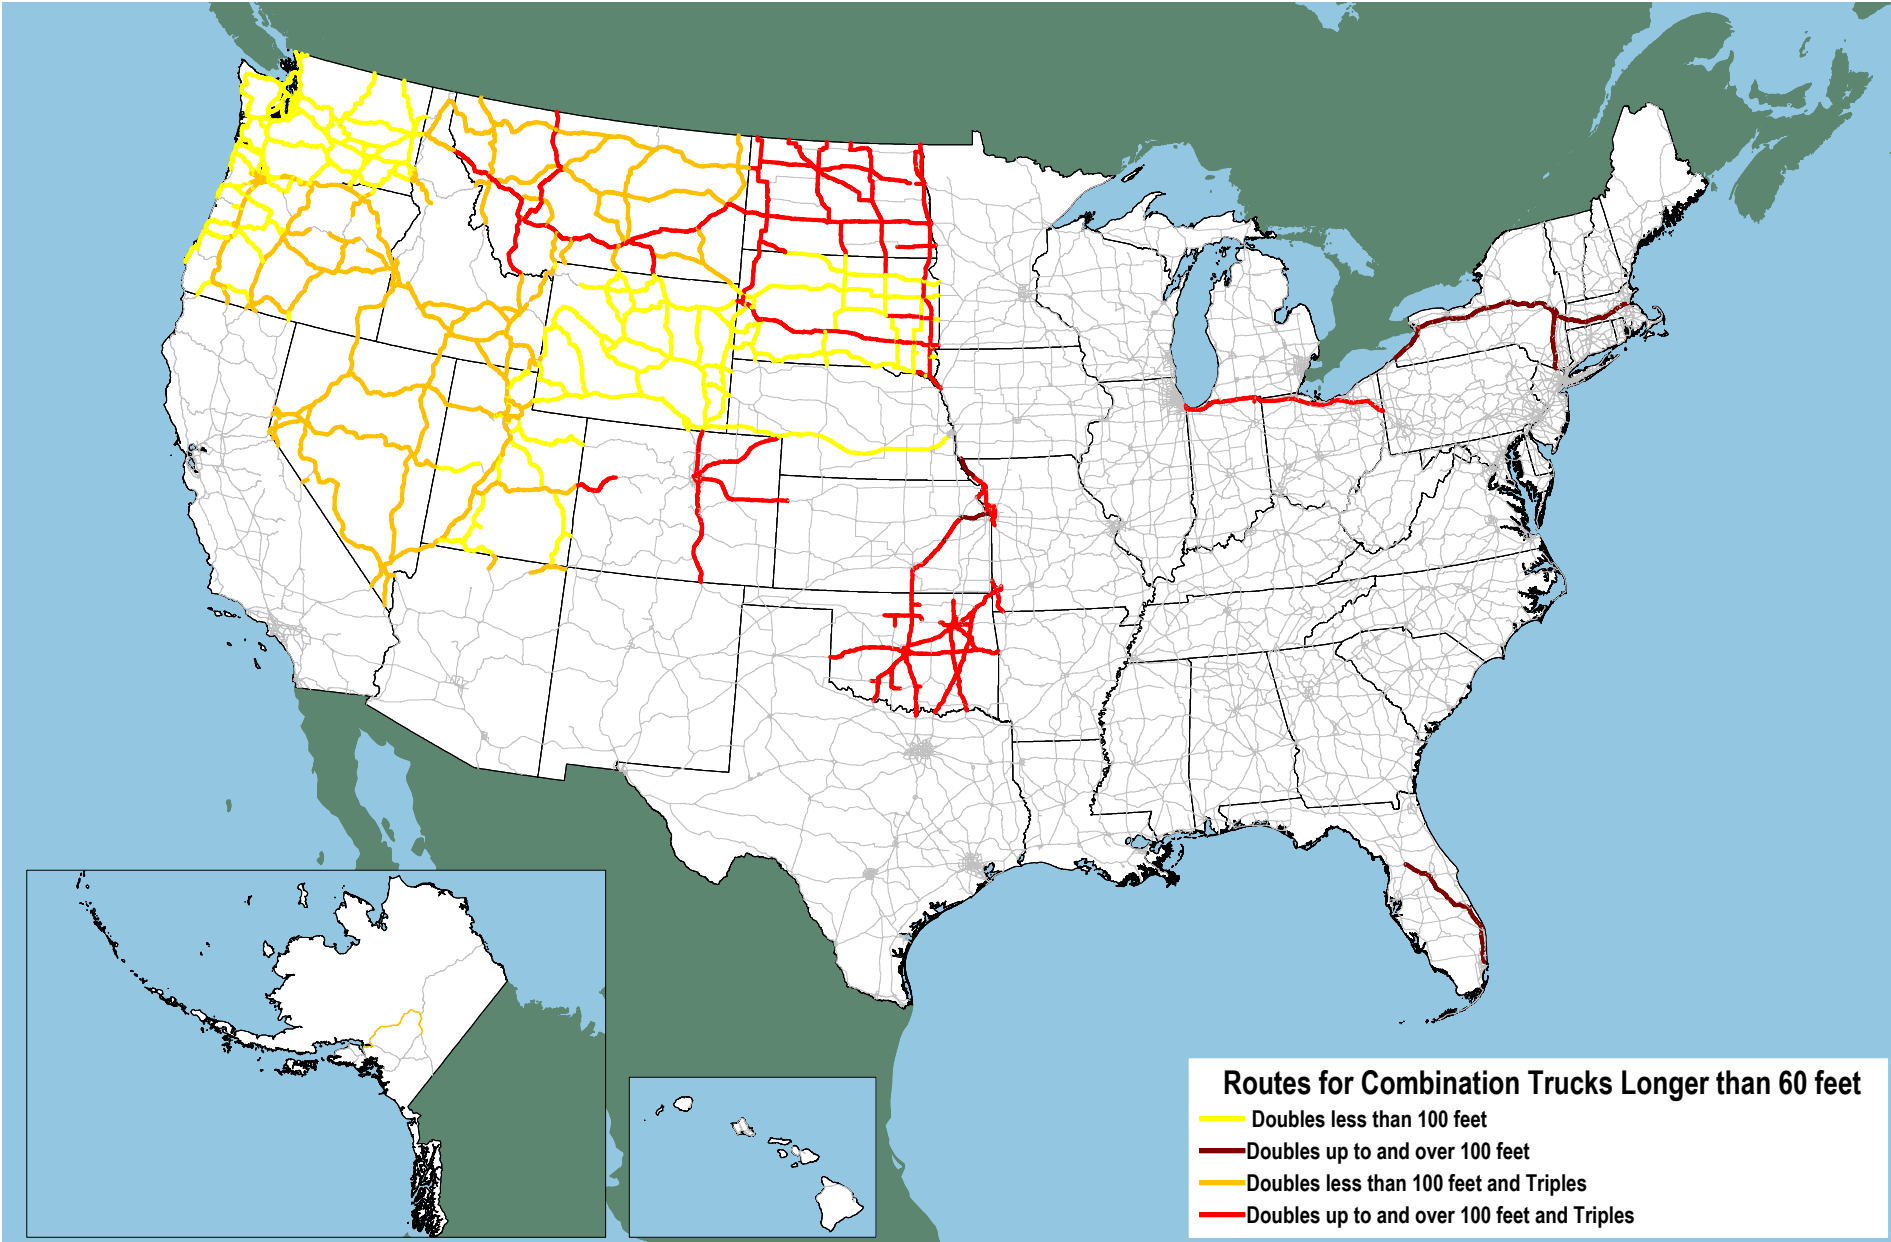

Permitted Longer Combination Vehicles on the National Highway System: 2008

Note: Empty triples are allowed on I-80 in Nebraska.

Source: U.S. Department of Transportation, Federal Highway Administration, Office of Freight Management and Operations, special compilation by the Freight Operations and Technology Team, 2008.