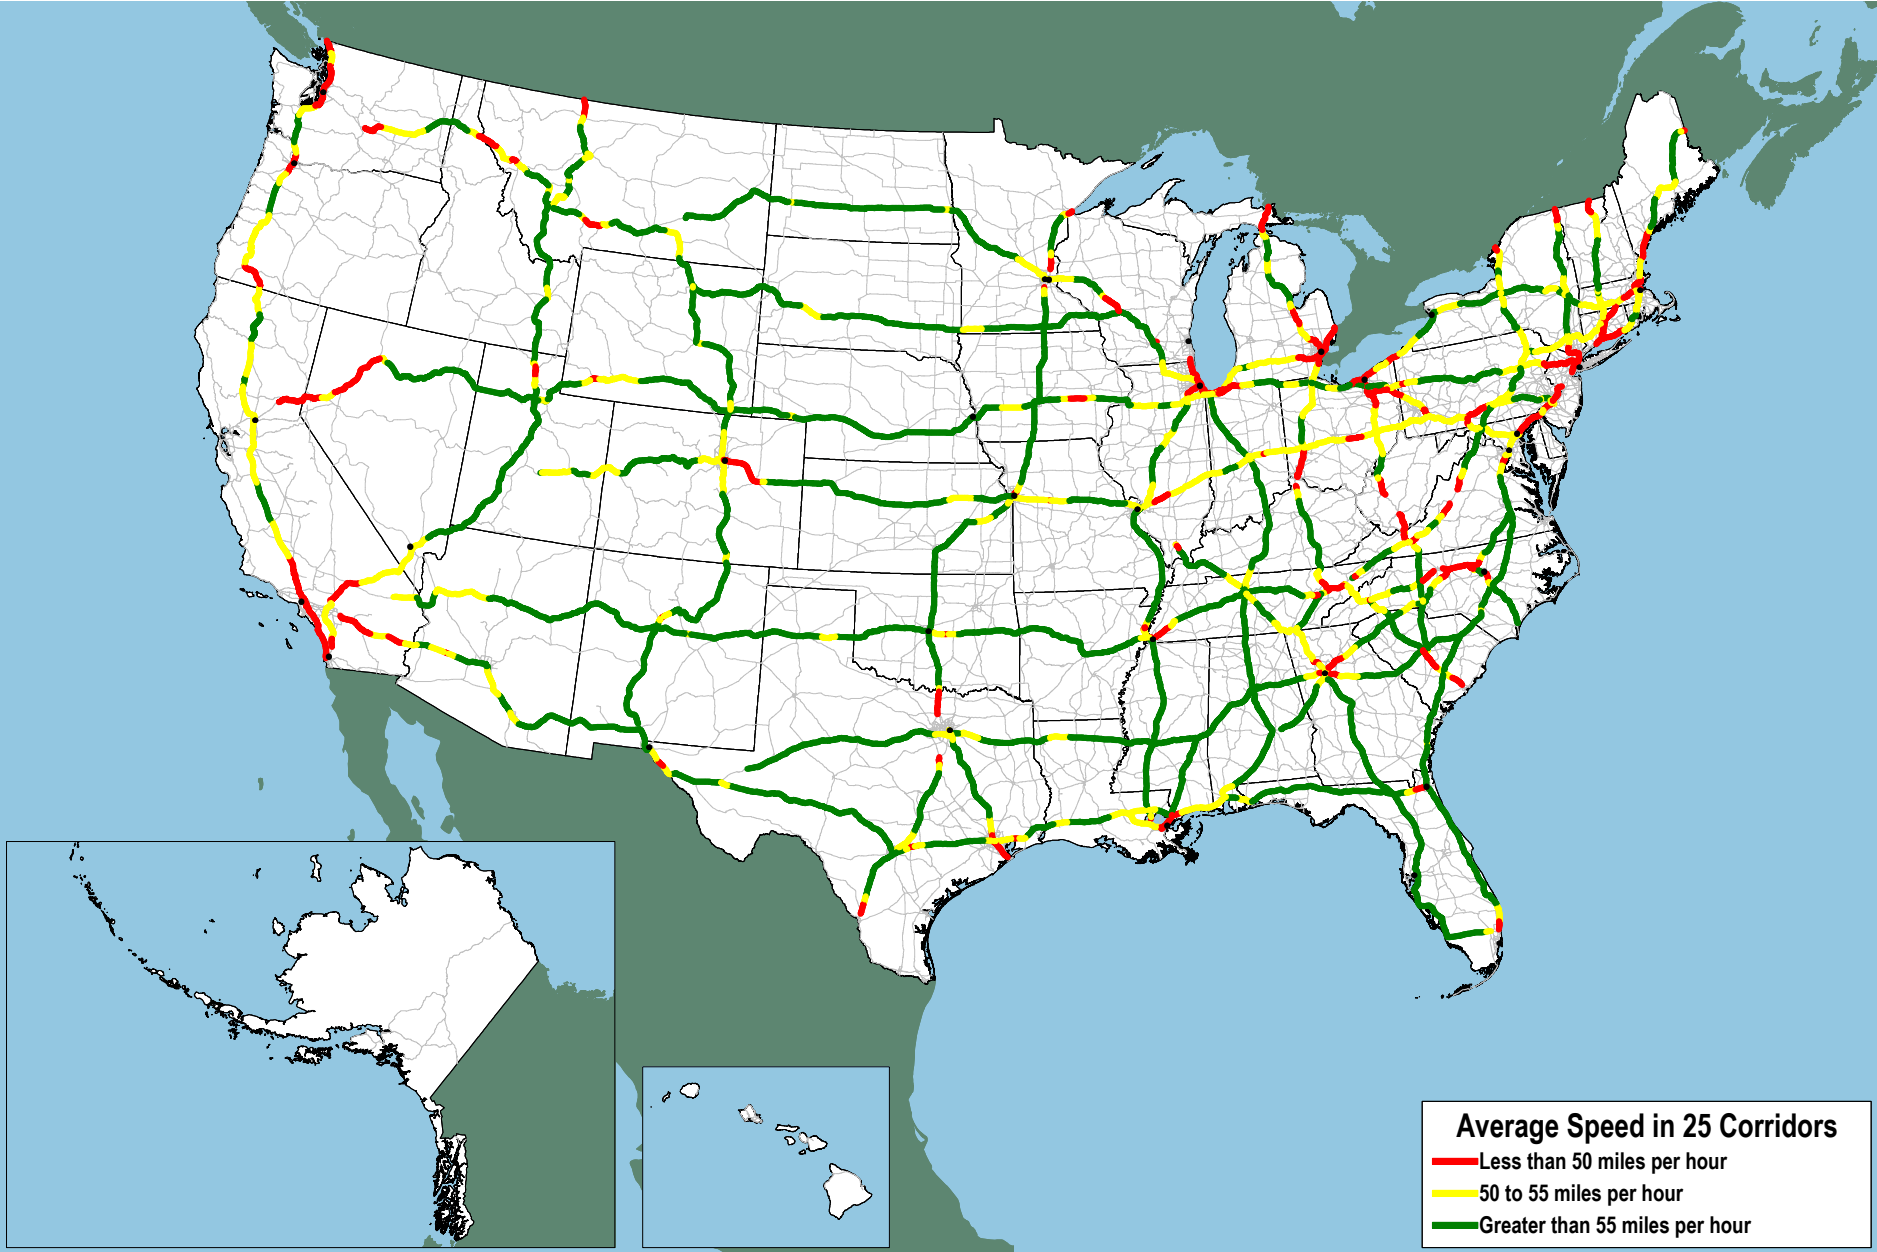

Average Truck Speeds on Selected Interstate Highways: 2007

Source: U.S. Department of Transportation, Federal Highway Administration, Office of Freight Management and Operations, Performance Measurement Program, 2008.