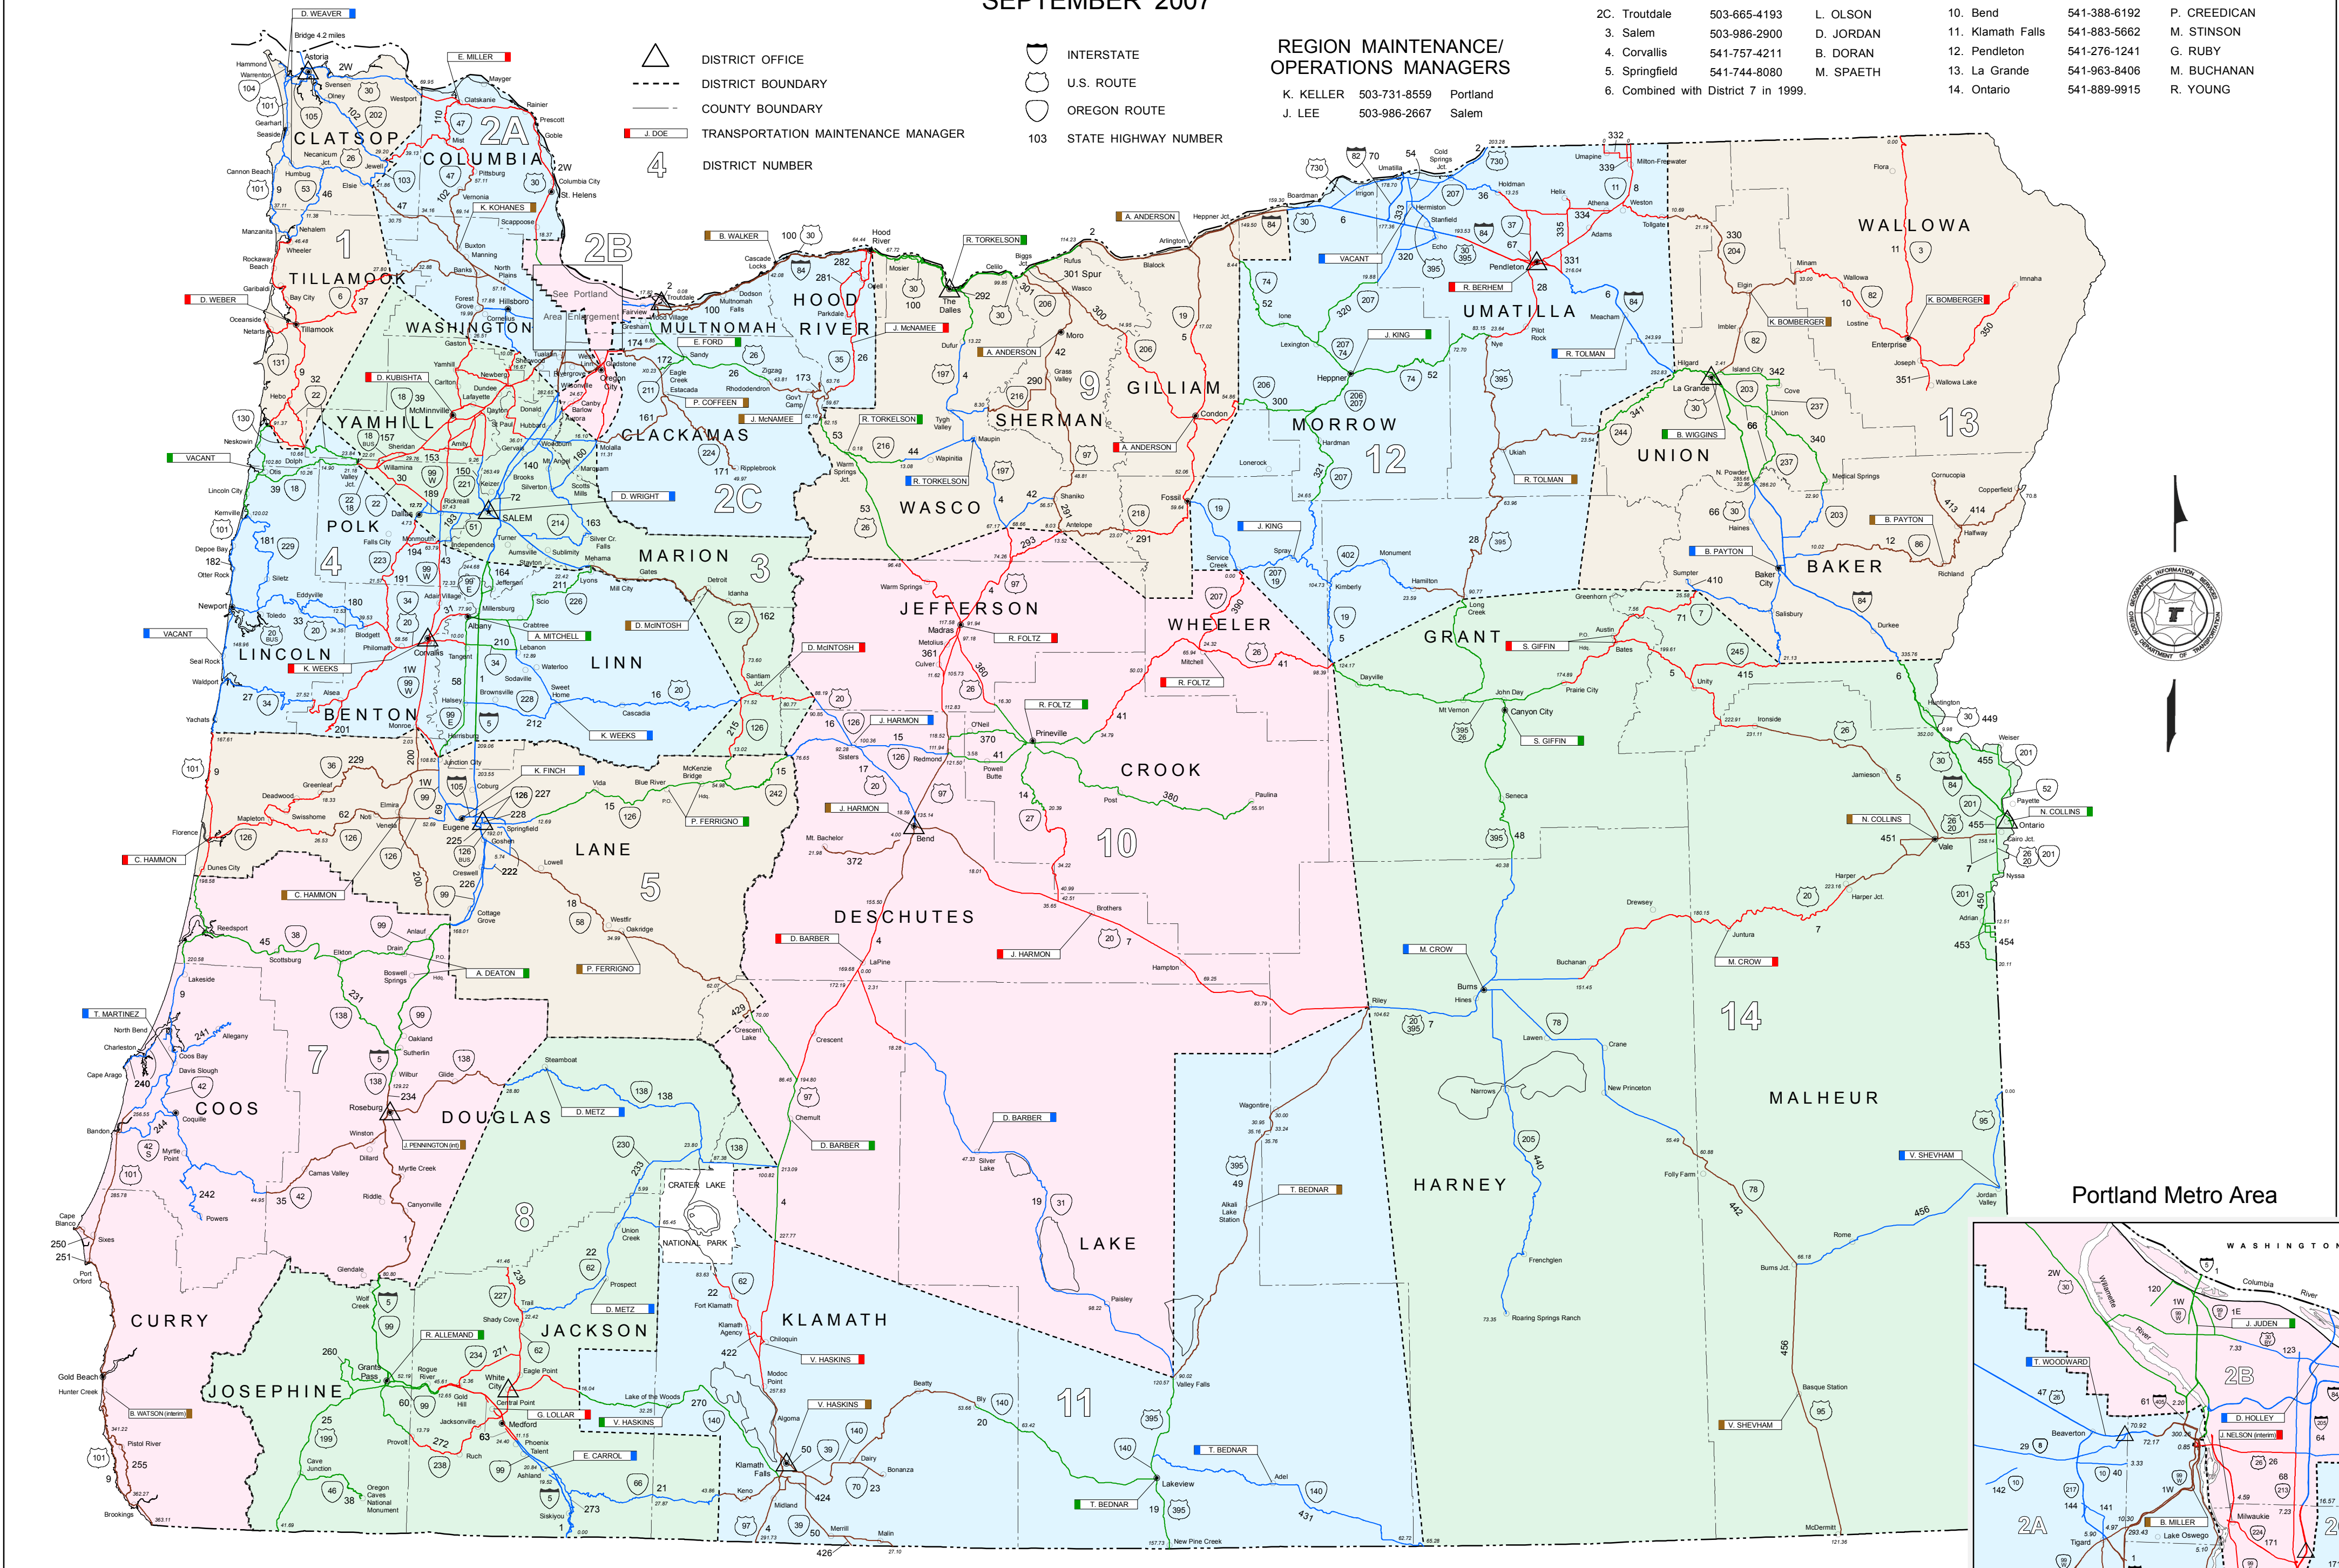

# OREGON DEPARTMENT OF TRANSPORTATION MAINTENANCE DISTRICT MAP SEPTEMBER 2007

## REGION MAINTENANCE/ OPERATIONS MANAGERS

K. KELLER 503-731-8559 Portland  
J. LEE 503-986-2667 Salem

- DISTRICT OFFICE
- DISTRICT BOUNDARY
- COUNTY BOUNDARY
- TRANSPORTATION MAINTENANCE MANAGER
- DISTRICT NUMBER
- INTERSTATE
- U.S. ROUTE
- OREGON ROUTE
- STATE HIGHWAY NUMBER

Portland Metro Area