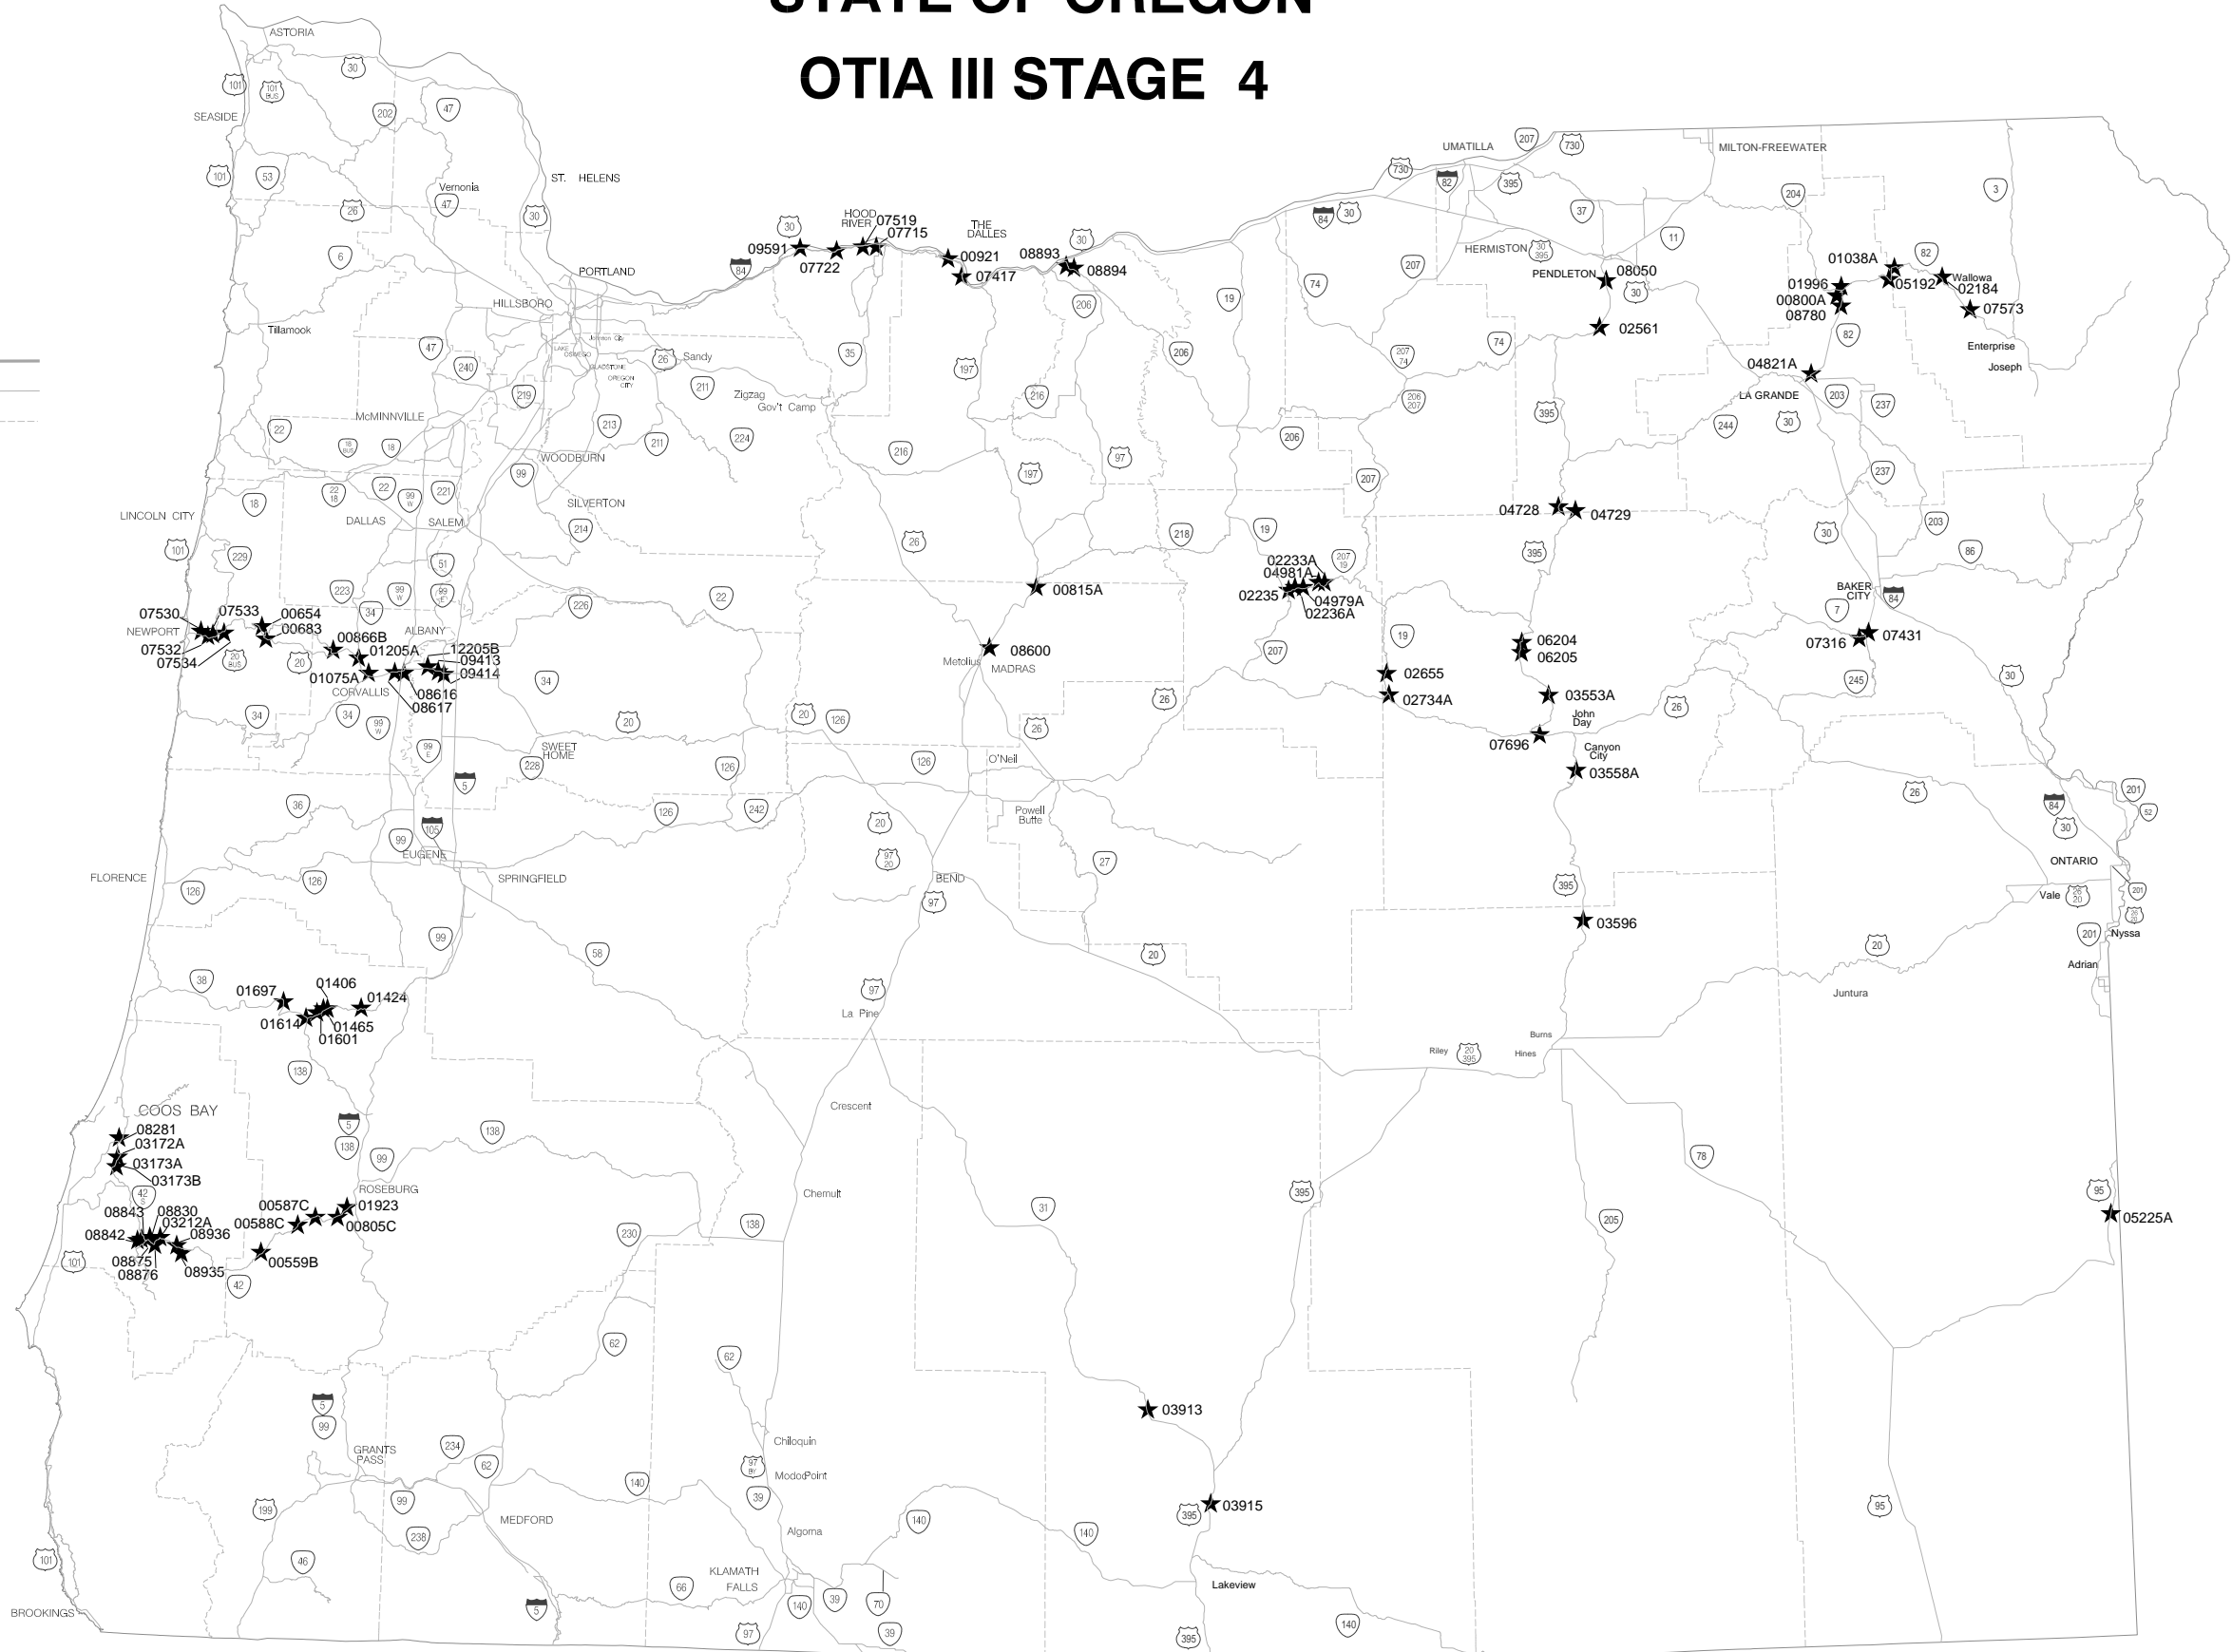

### LEGEND

- ODOT REGION
- STATE HIGHWAYS
- COUNTY LINE
- PROJECT LOCATION

PROJECTS WITHOUT SPECIFIC LOCATION INFORMATION COULD NOT BE INCLUDED IN THIS MAP THEREFORE NOT ALL STIP PROJECTS ARE SHOWN.

# STATE OF OREGON