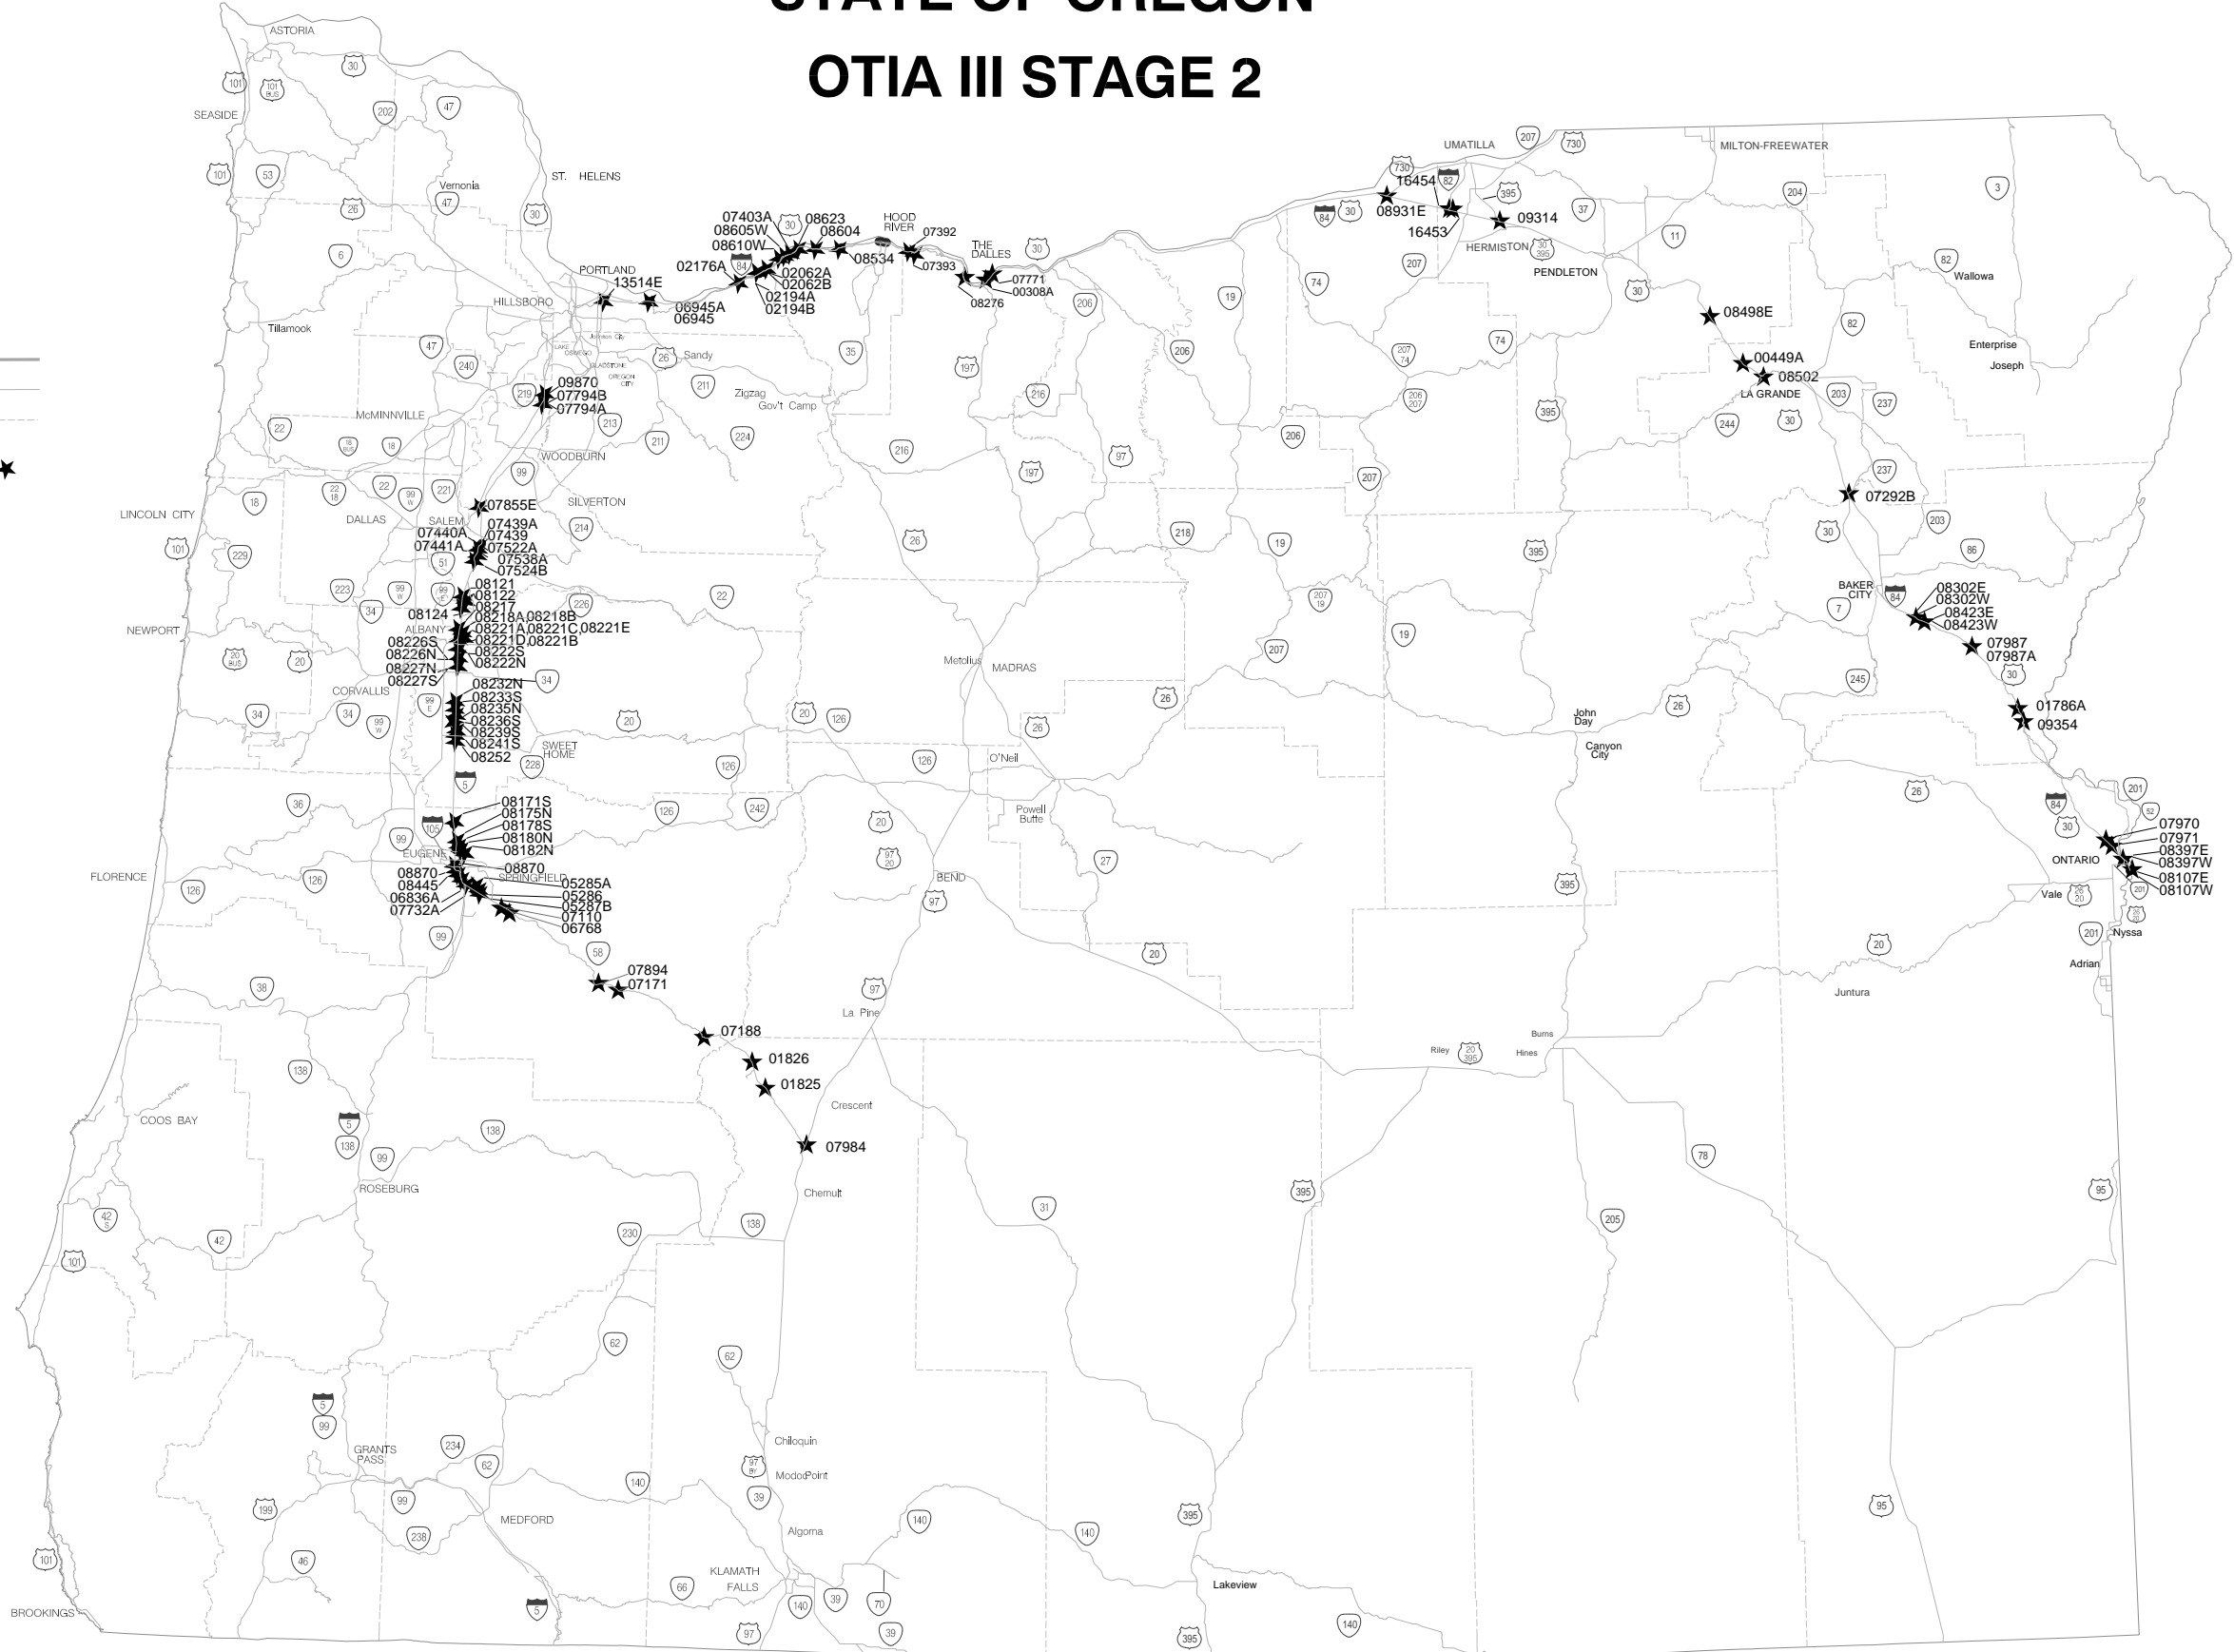

### LEGEND

- ODOT REGION
- STATE HIGHWAYS
- COUNTY LINE
- PROJECT LOCATION

PROJECTS WITHOUT SPECIFIC LOCATION INFORMATION COULD NOT BE INCLUDED IN THIS MAP THEREFORE NOT ALL STIP PROJECTS ARE SHOWN.

# STATE OF OREGON