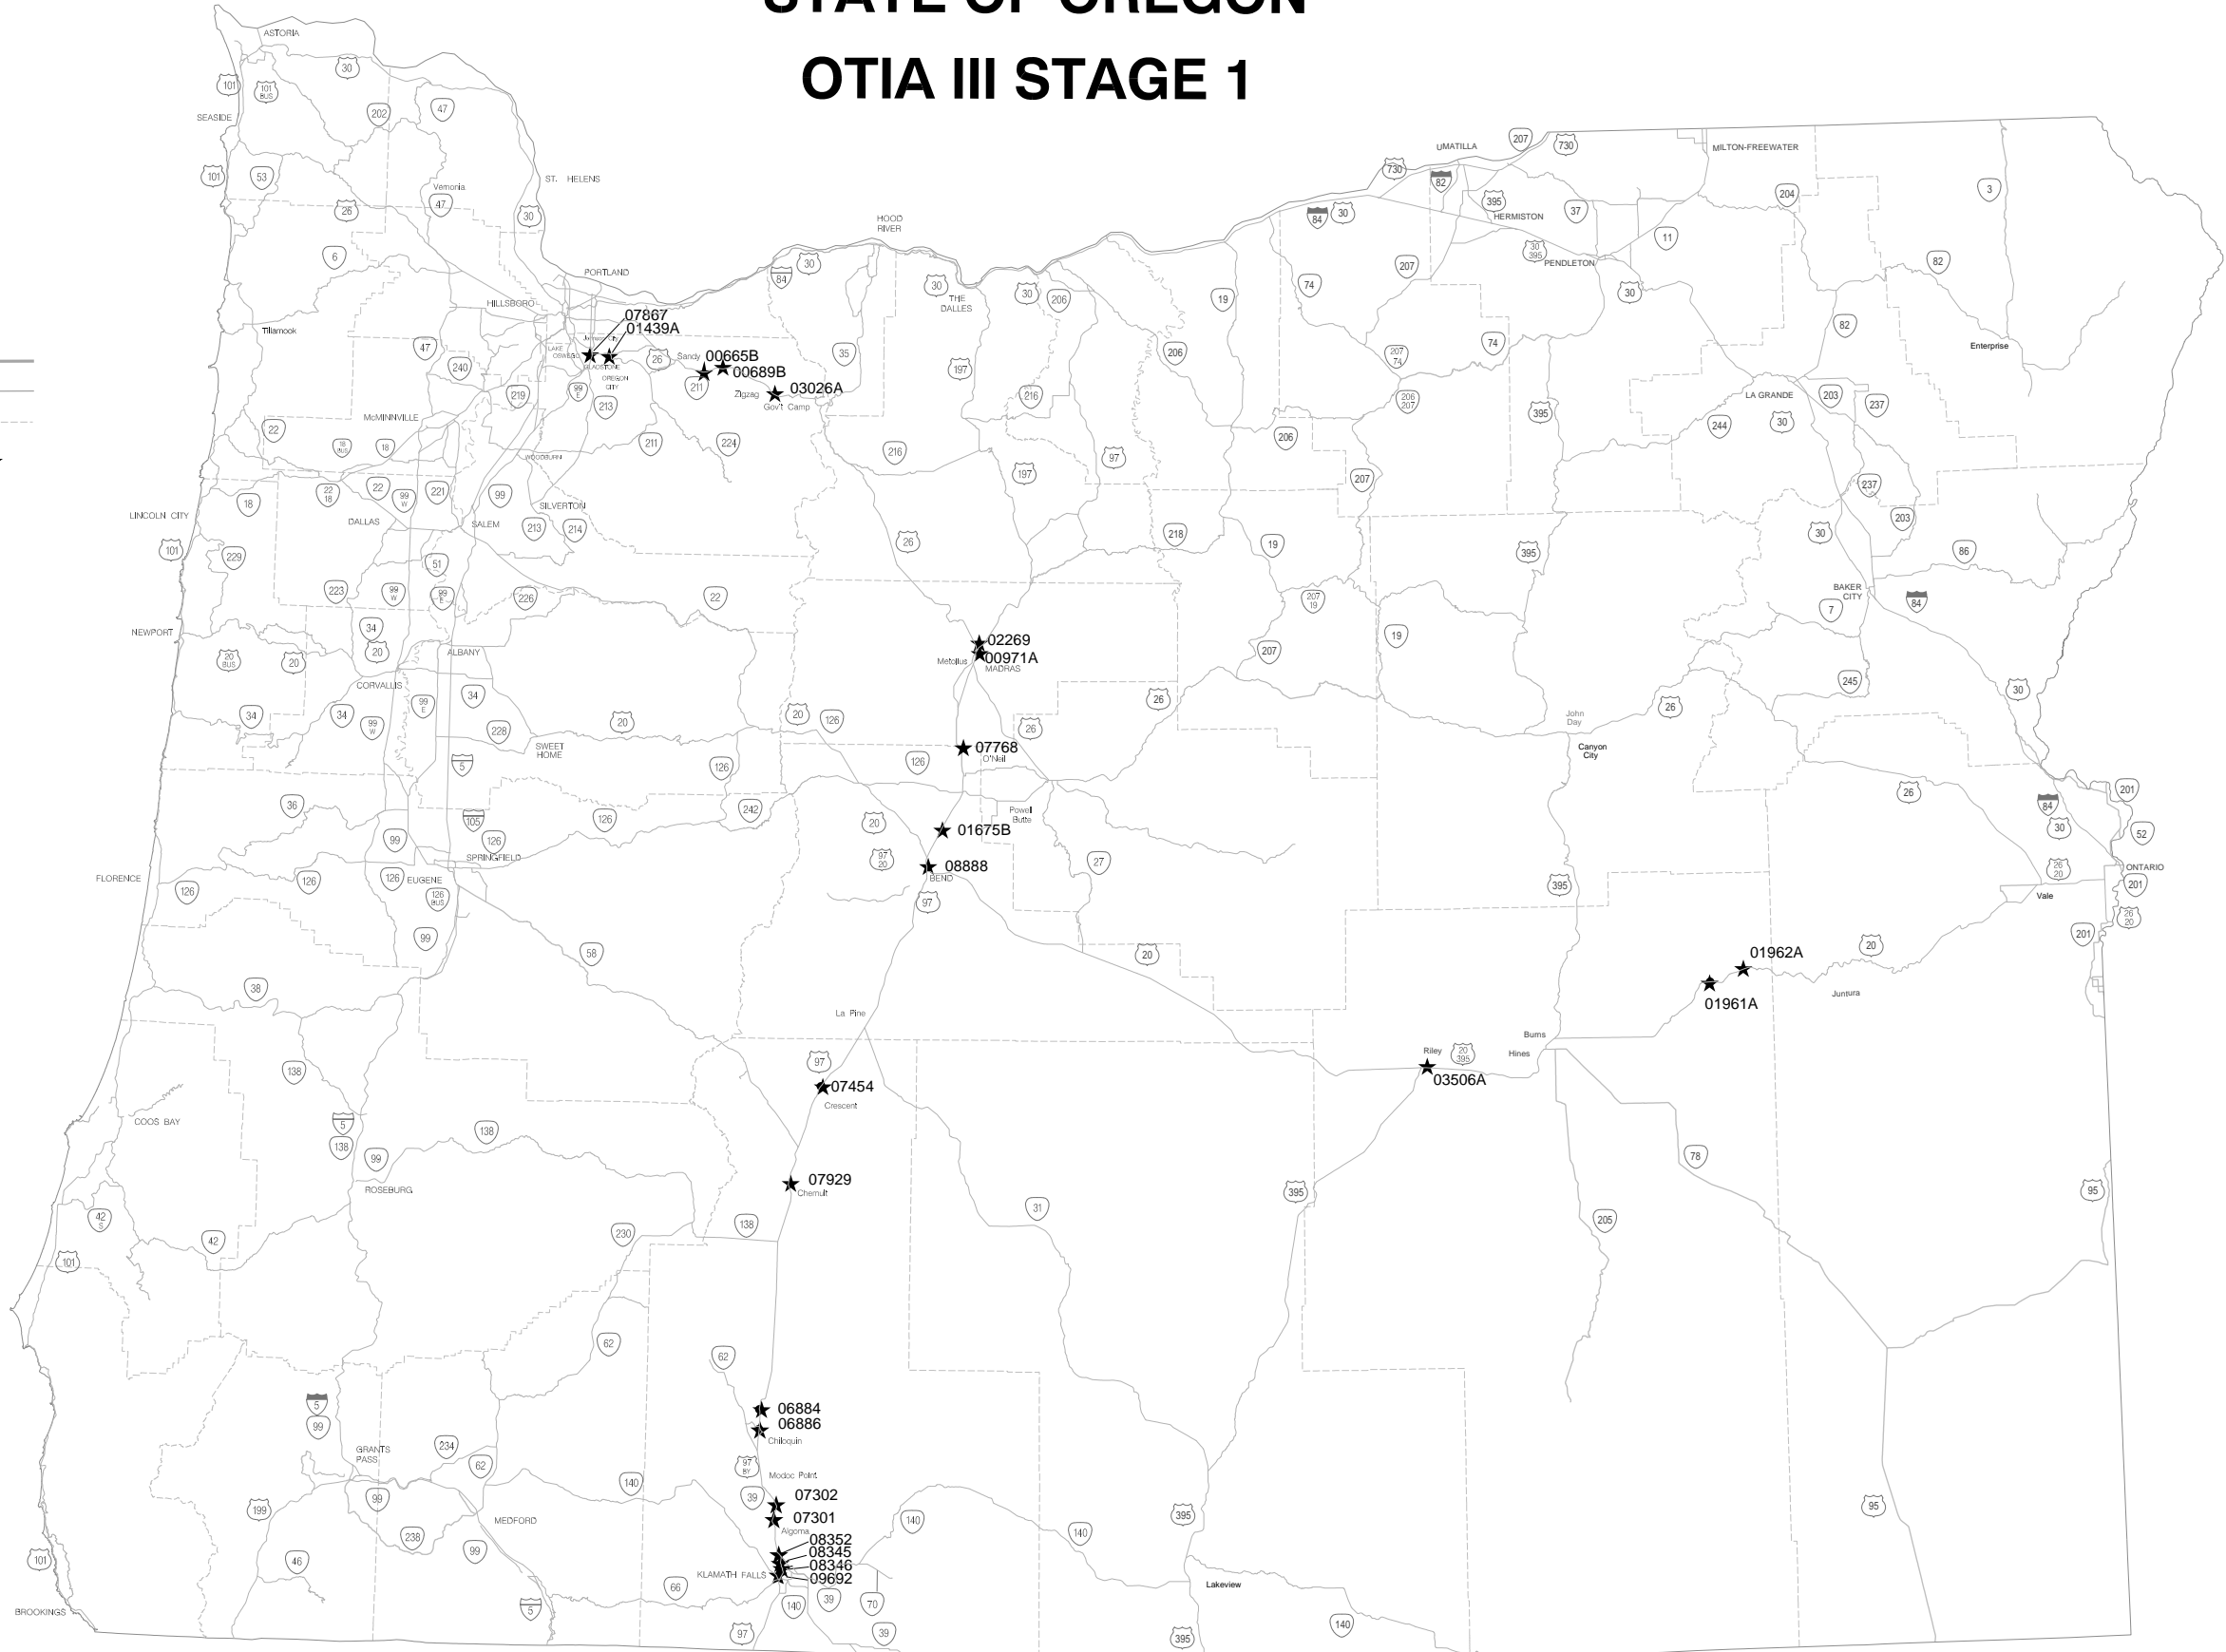

# STATE OF OREGON

### LEGEND

- ODOT REGION
- STATE HIGHWAYS
- COUNTY LINE
- PROJECT LOCATION

PROJECTS WITHOUT SPECIFIC LOCATION INFORMATION COULD NOT BE INCLUDED IN THIS MAP THEREFORE NOT ALL STIP PROJECTS ARE SHOWN.