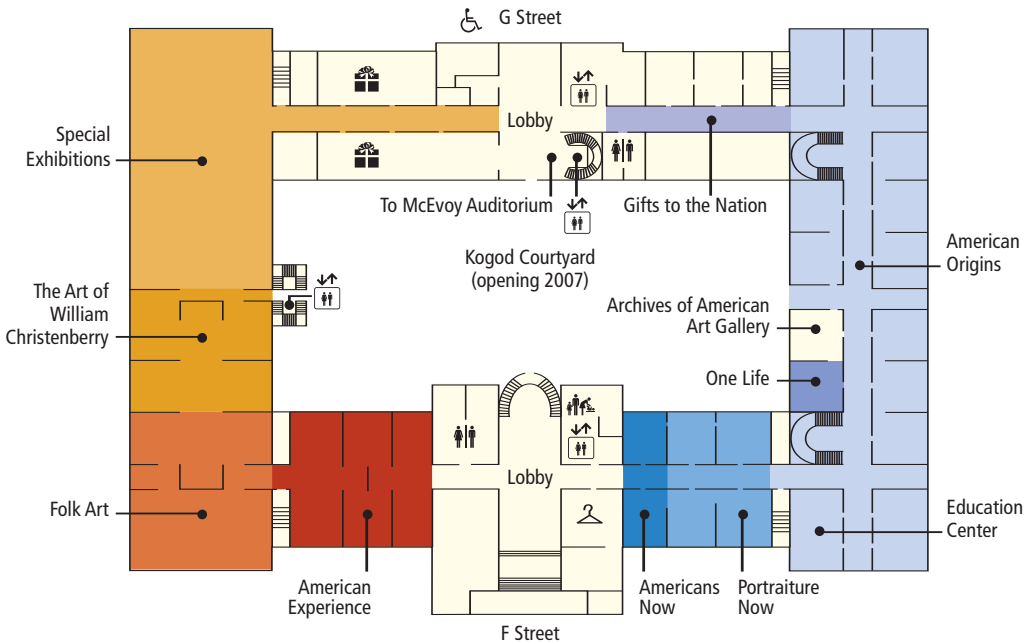

First Floor

Smithsonian American Art Museum

- American Experience
- Folk Art
- The Art of William Christenberry
- Special Exhibitions

National Portrait Gallery

- Americans Now
- Portraiture Now
- American Origins, 1600–1900
- One Life
- Gifts to the Nation

■ American Experience

■ Folk Art

■ Americans Now

■ American Origins

Second Floor

National Portrait Gallery

- America's Presidents
- The Presidency and the Cold War
- Portrait Connection
- Special Exhibitions

- Luce Foundation Center
- Special Exhibitions
- Art Since 1945
- Contemporary Art

National Portrait Gallery

- 20th-Century Americans
- Great Hall

■ Art Since 1945

■ Contemporary Art

■ 20th-Century Americans

■ 20th-Century Americans

Third Floor Mezzanine

National Portrait Gallery

- BRAVO!
- Champions

Smithsonian American Art Museum

- Luce Foundation Center

Smithsonian American Art Museum and National Portrait Gallery