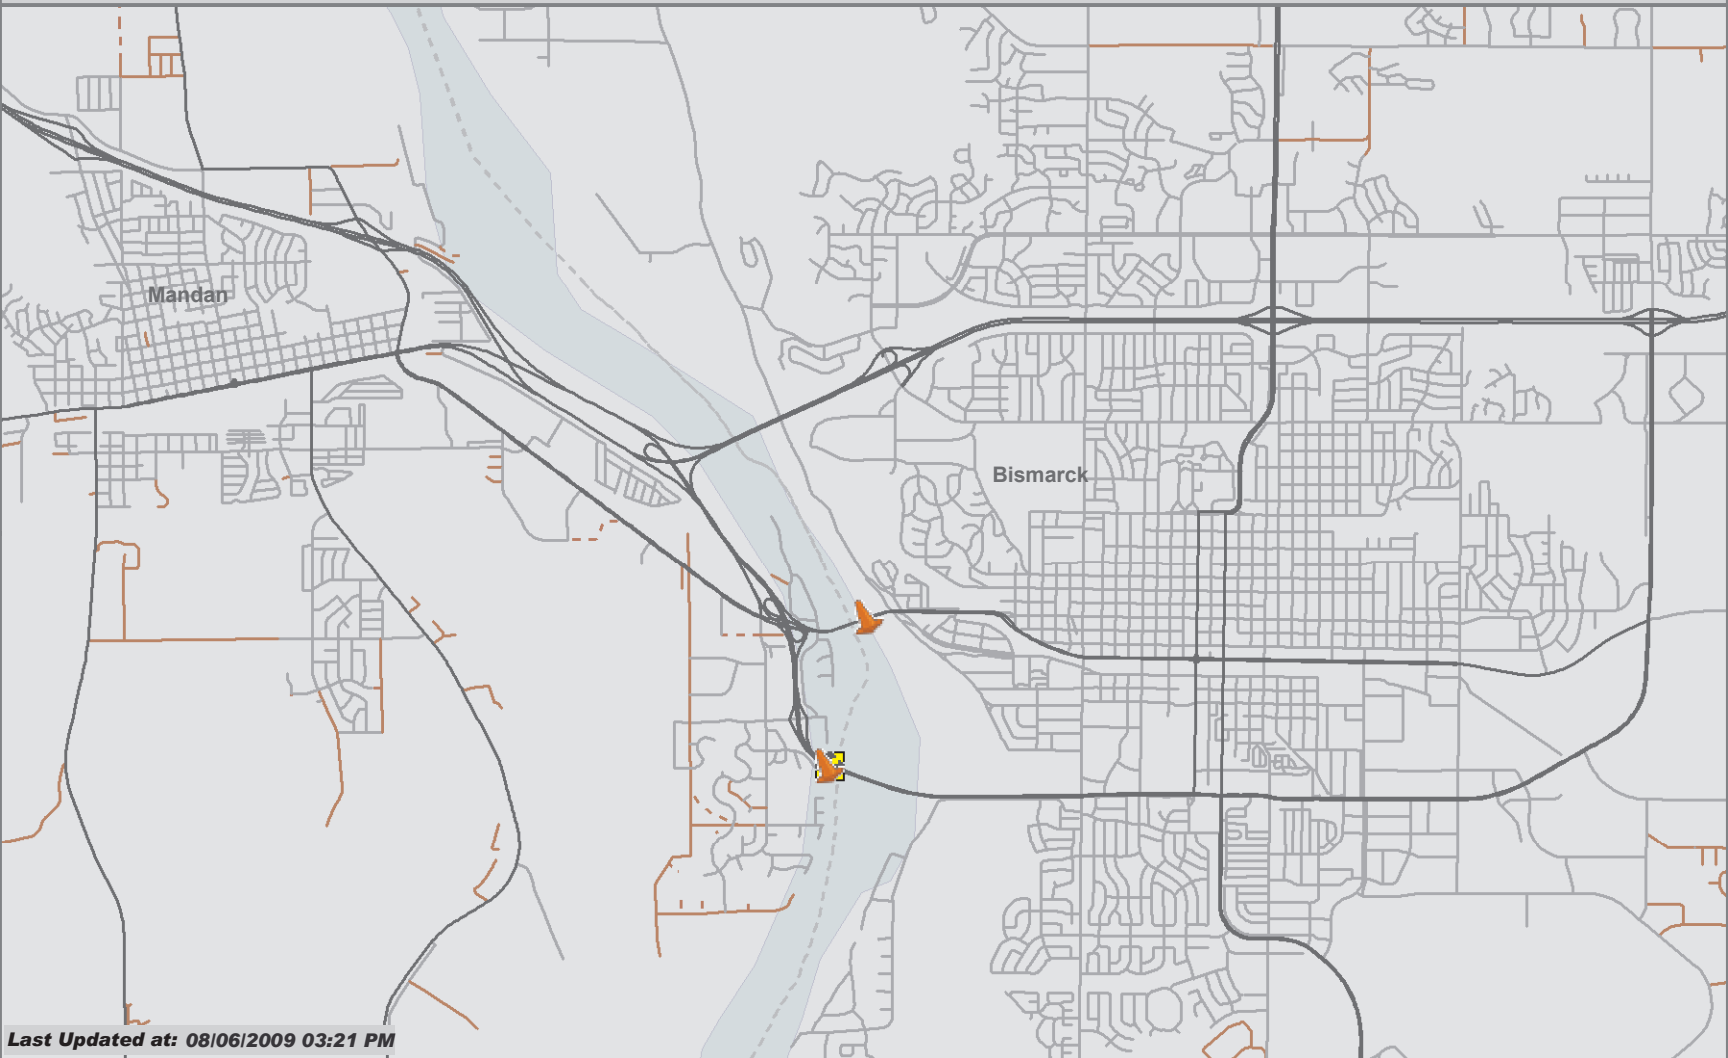

North Dakota Work Zones and Width/Height Restrictions

Last Updated at: 08/06/2009 03:21 PM

-  Work Zones less than 8 miles
-  Work Zones greater than 8 miles
-  Width/Height Restrictions

The traveler information reports are based upon information available at the time of preparation. Actual conditions may vary. Be alert for changing conditions.