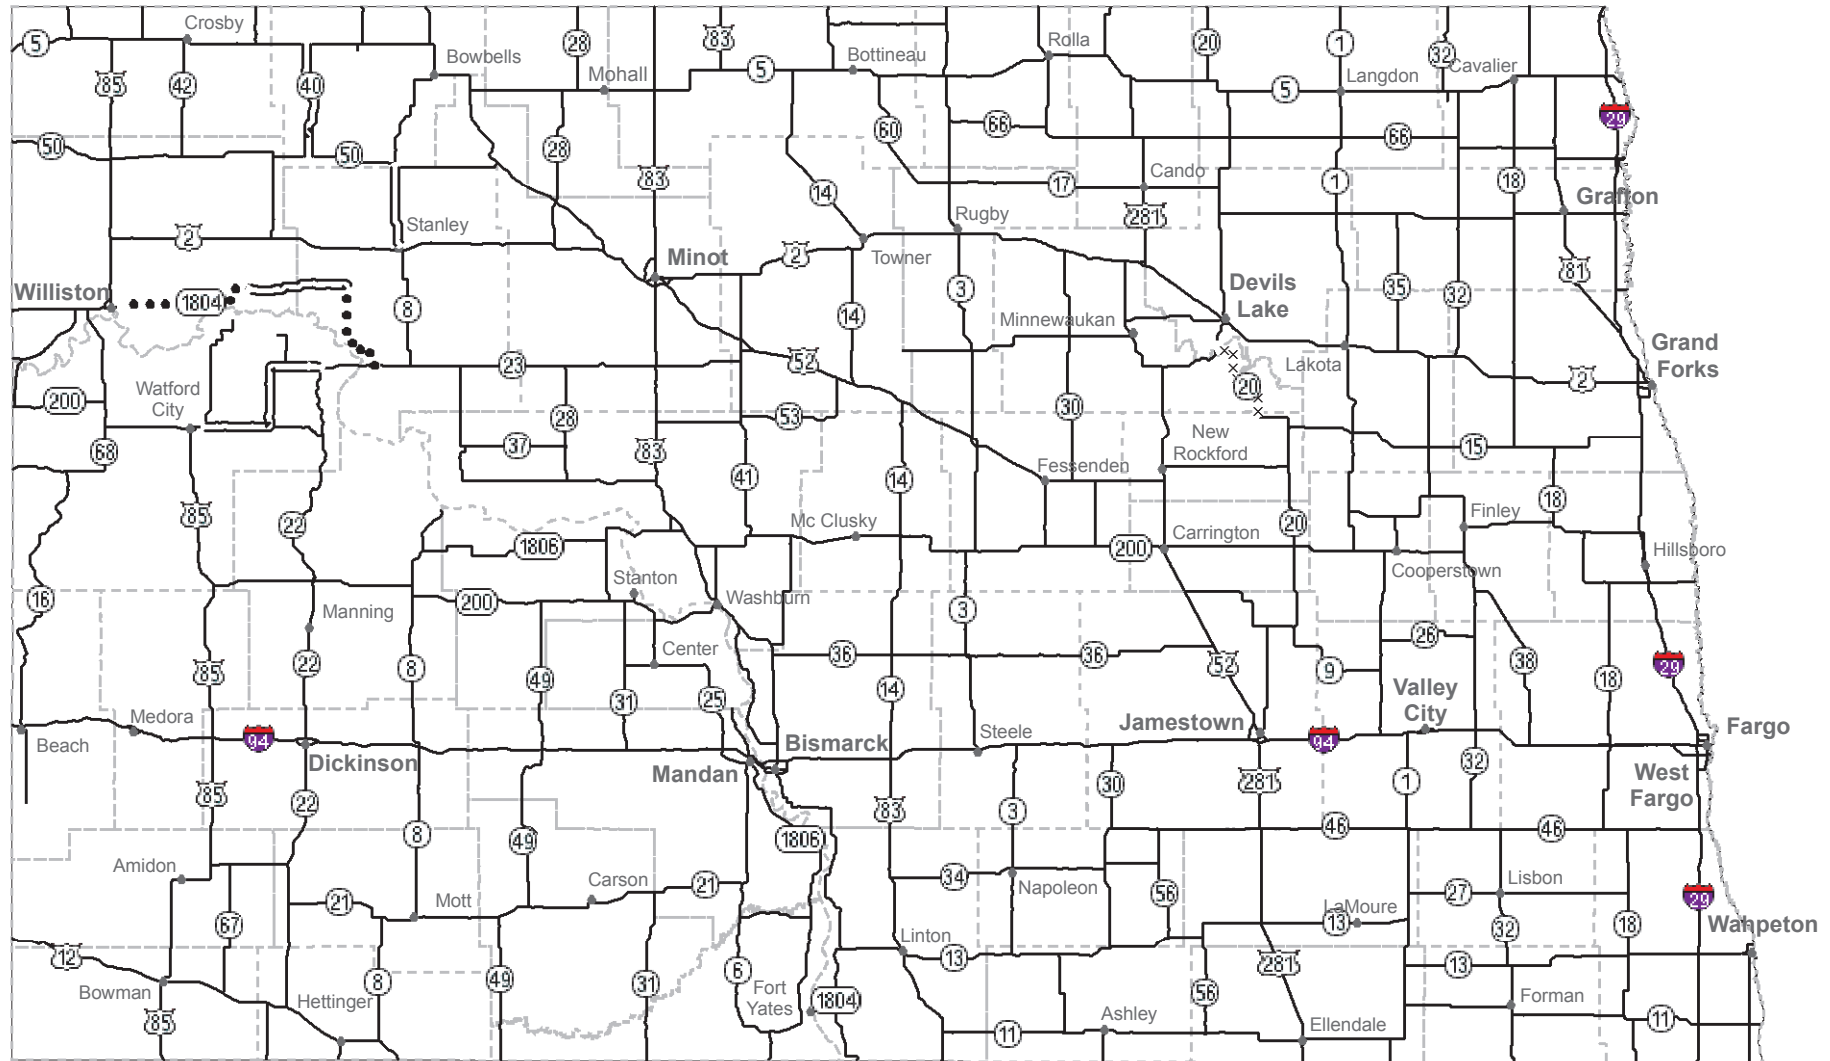

**North Dakota Load Restrictions**  
**Order #18 Effective 08/03/2009 7:00 A.M. CT**

**Interstate System & Highways Not Affected**

**Single Axle**  
**Tandem Axle**  
**3 Axle Group or more per Axle**  
**Maximum Axle Group**  
**Gross Weight**

by Legal Weight	8 - Ton	7 - Ton	6 - Ton	5 - Ton
20,000 lbs	16,000 lbs	14,000 lbs	12,000 lbs	10,000 lbs
34,000 lbs	32,000 lbs	28,000 lbs	24,000 lbs	20,000 lbs
17,000 lbs	14,000 lbs	12,000 lbs	10,000 lbs	10,000 lbs
48,000 lbs	42,000 lbs	36,000 lbs	30,000 lbs	30,000 lbs
105,500 lbs	105,500 lbs	105,500 lbs	80,000 lbs	80,000 lbs