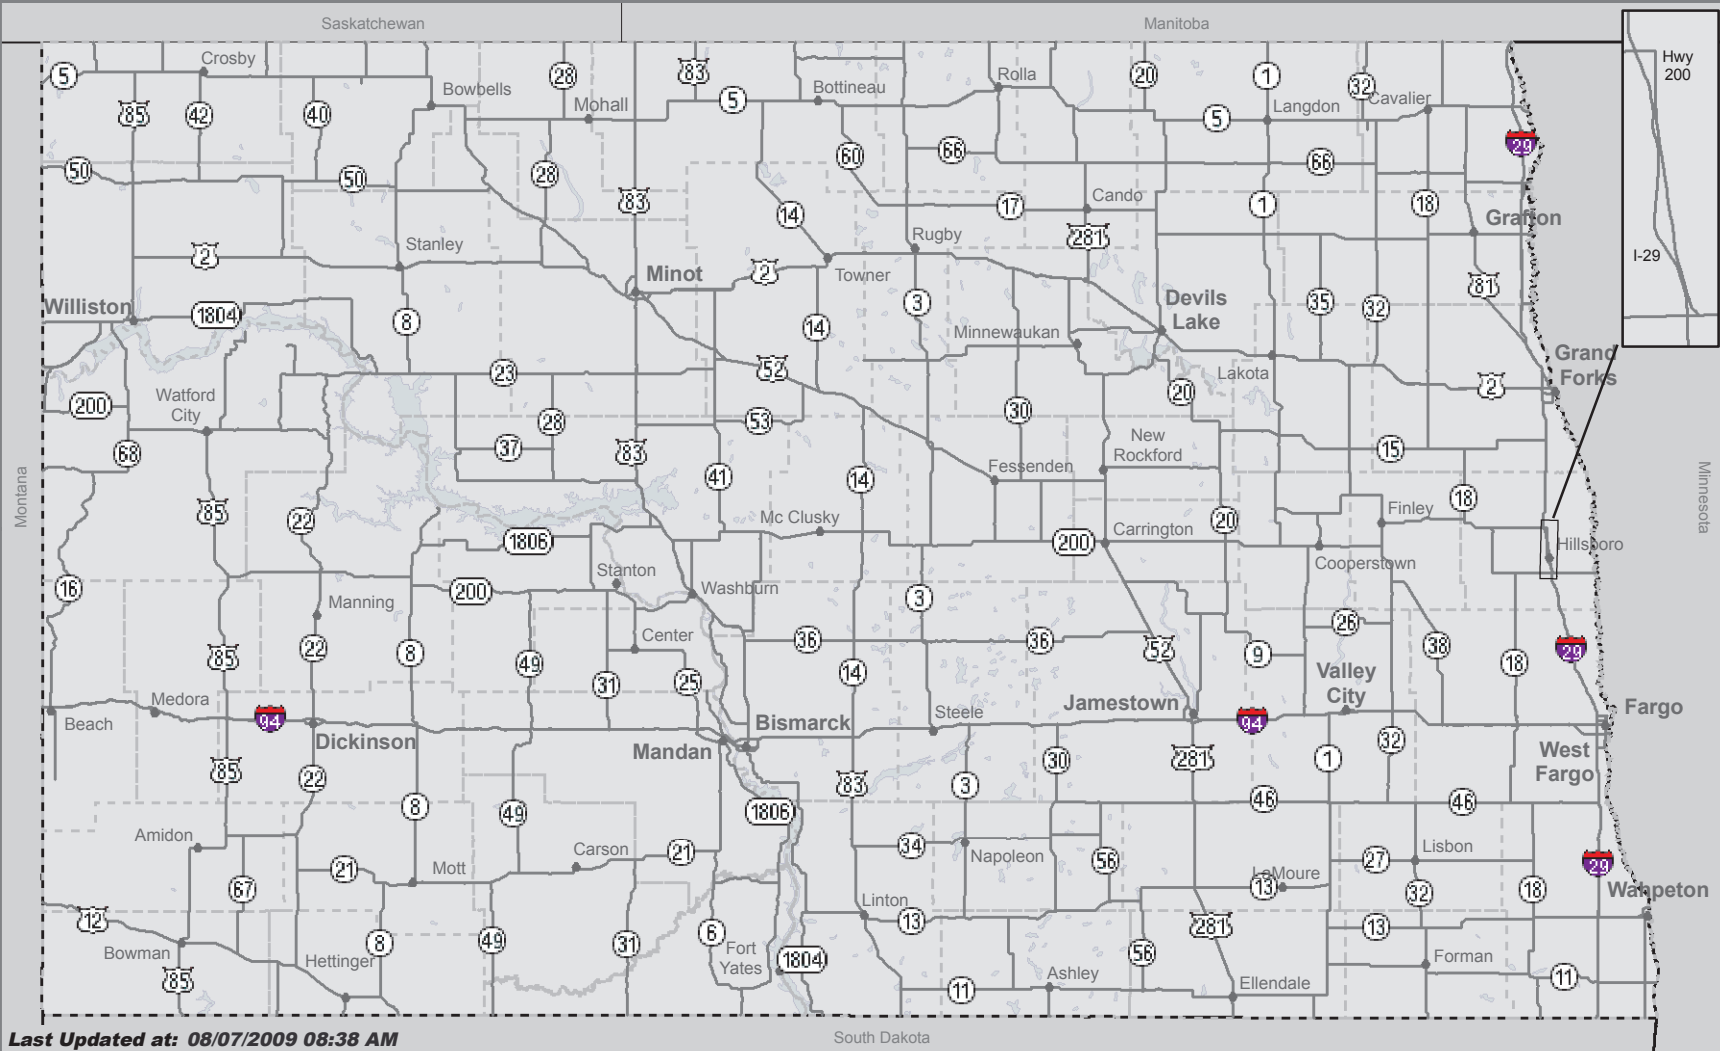

North Dakota Emergencies and Incidents

Last Updated at: 08/07/2009 08:38 AM

South Dakota

- Road Closed/Blocked
- - - No Travel Advised
- ▲ Incidents
- Flooded (Road Closed)

The traveler information reports are based upon information available at the time of preparation. Actual conditions may vary. Be alert for changing conditions.