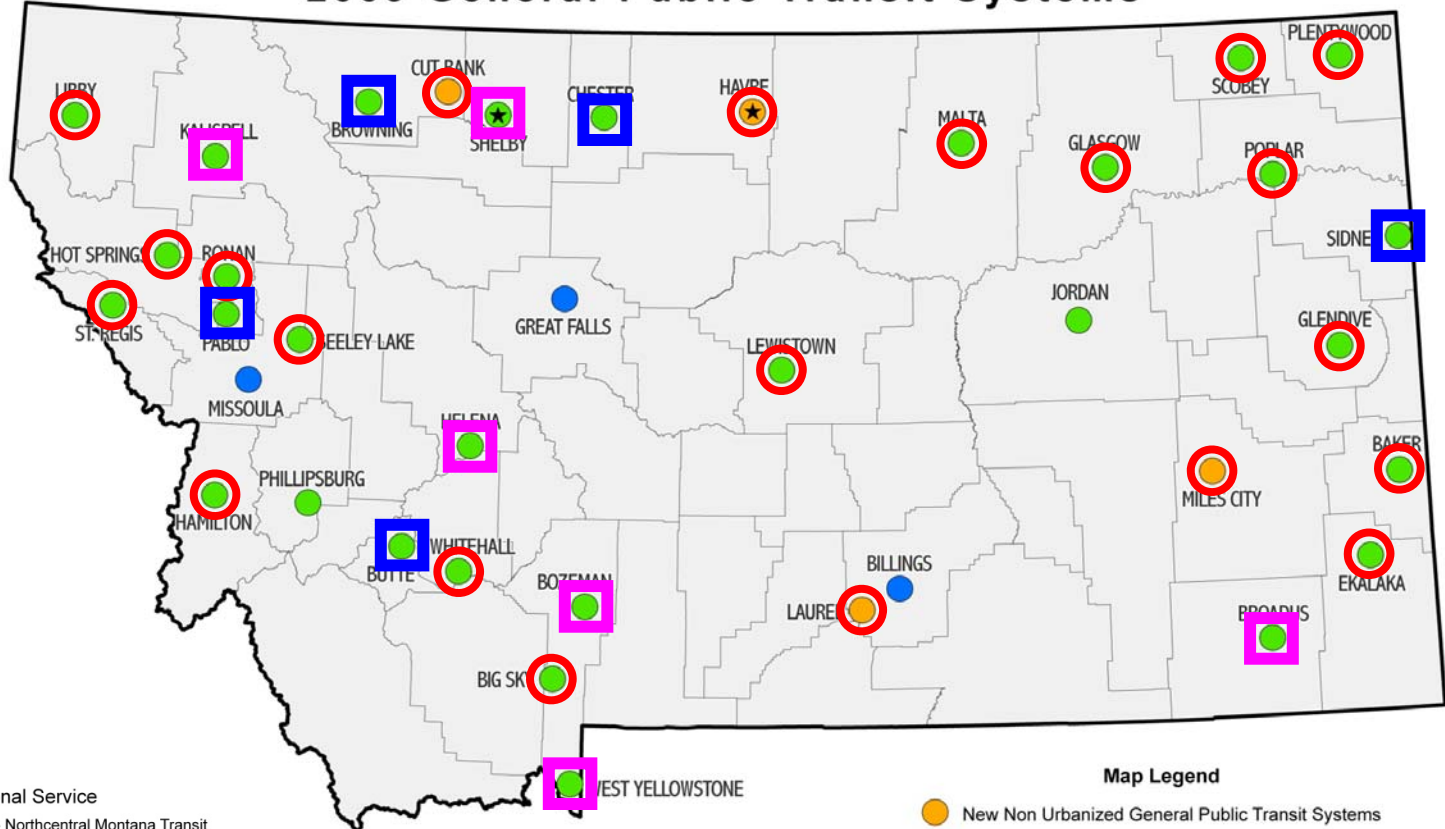

Transit Systems in Montana

ARRA Distribution

2009 General Public Transit Systems

★ Regional Service
 Havre - Northcentral Montana Transit
 Hill, Blaine, Choteau, Rocky Boy, Fort Belknap
 Shelby - Northern Transit Interlocal
 Toole, Pondera, Teton, Glacier

Map Legend

- Orange circle: New Non Urbanized General Public Transit Systems
- Blue circle: Urbanized General Public Transit Systems
- Green circle: Existing Non Urbanized General Public Transit Systems

Blue square: Facilities and Vehicles

Magenta square: Facilities

Red circle: Vehicles