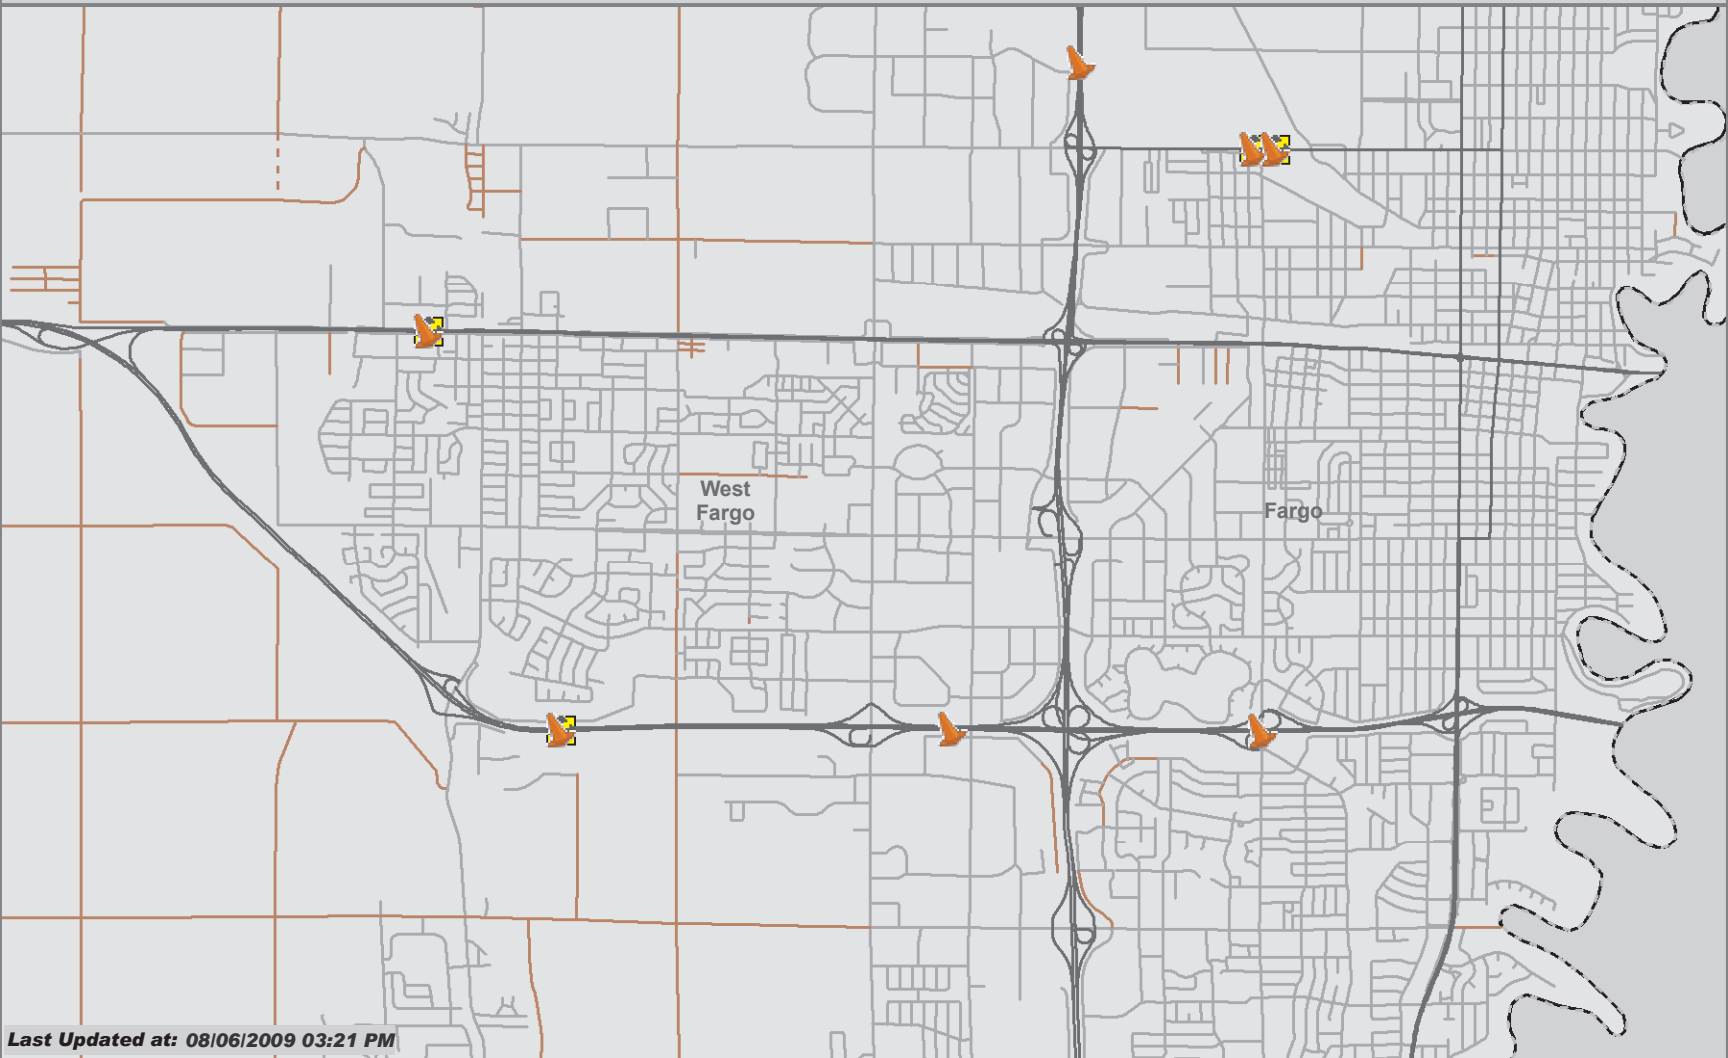

# North Dakota Work Zones and Width/Height Restrictions

Last Updated at: 08/06/2009 03:21 PM

-  Work Zones less than 8 miles
-  Work Zones greater than 8 miles
-  Width/Height Restrictions

The traveler information reports are based upon information available at the time of preparation. Actual conditions may vary. Be alert for changing conditions.