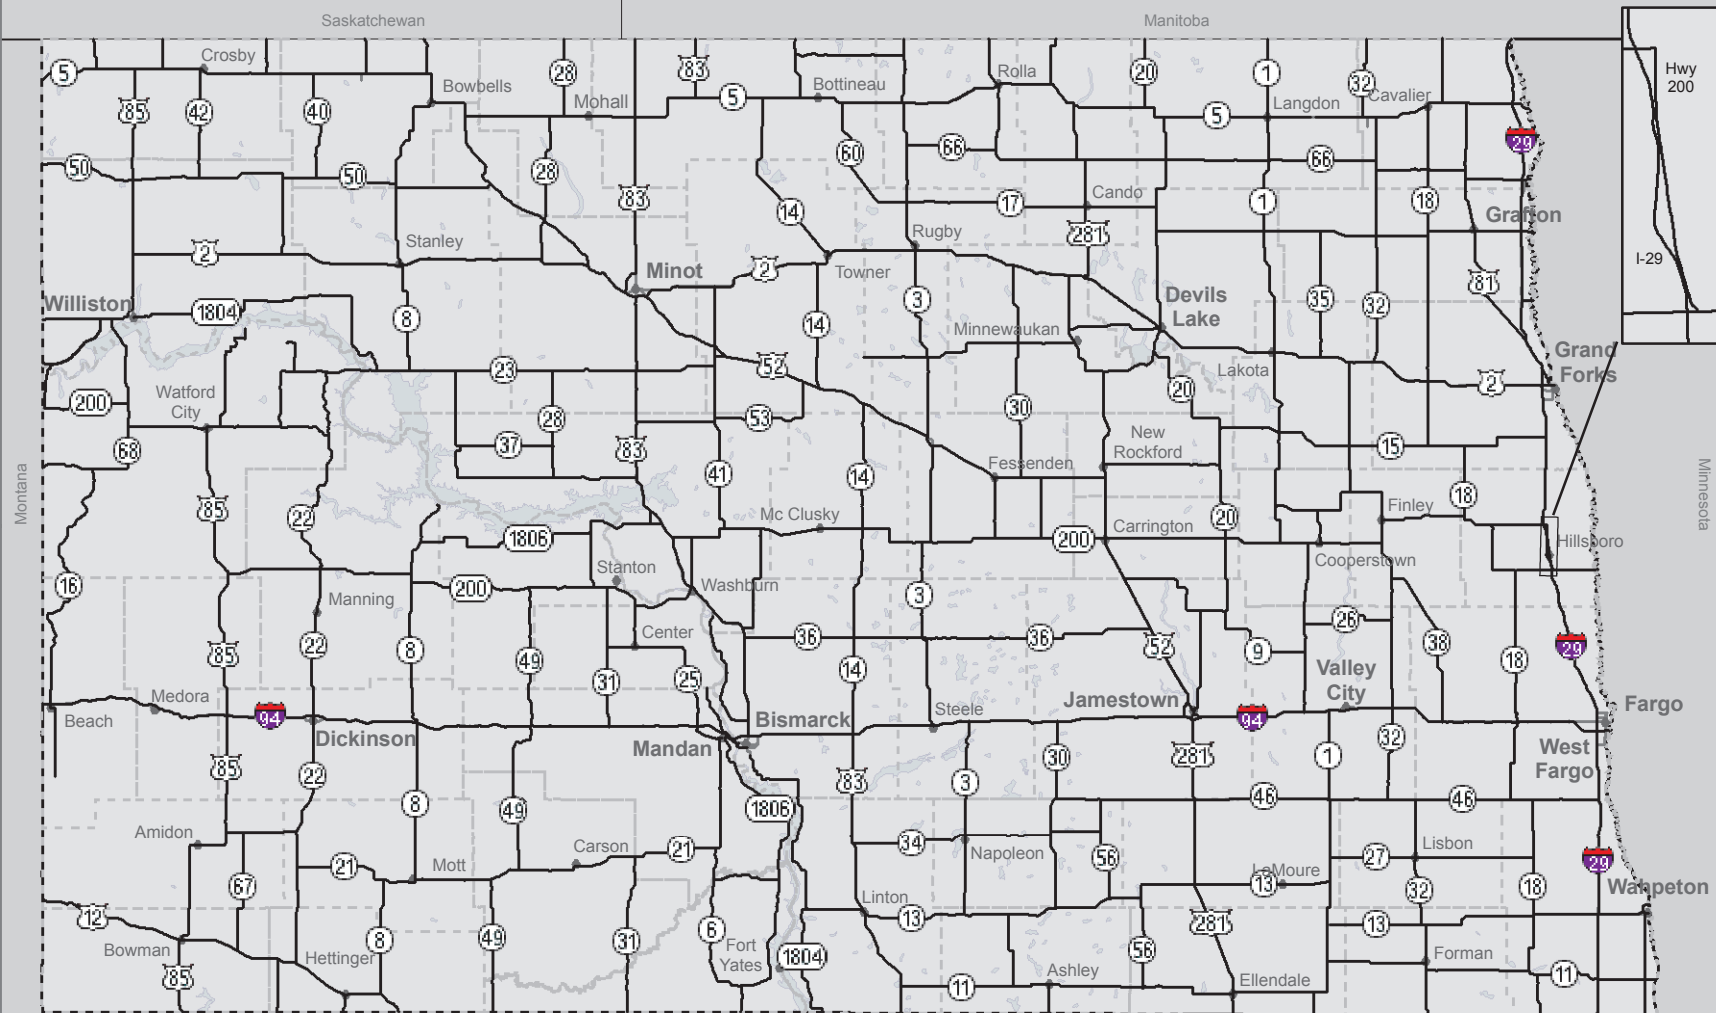

North Dakota Road Conditions

Last Updated at: 08/07/2009 08:38 AM

South Dakota

New reports issued as conditions warrant for summer reporting.

- | | | | |
|-------------------------------|-----------------------|---------------------------------|-----------------------|
| Road Closed/Blocked | No Travel Advised | Incidents | Flooded (Road Closed) |
| Continuous Ice/Compacted Snow | Snow Covered | Water on Road (Traffic Allowed) | Good |
| Scattered Ice/Frost | Scattered Snow/Drifts | Wet/Slush | Seasonal Conditions |
| | | | Alternate Route |

The traveler information reports are based upon information available at the time of preparation. Actual conditions may vary. Be alert for changing conditions.