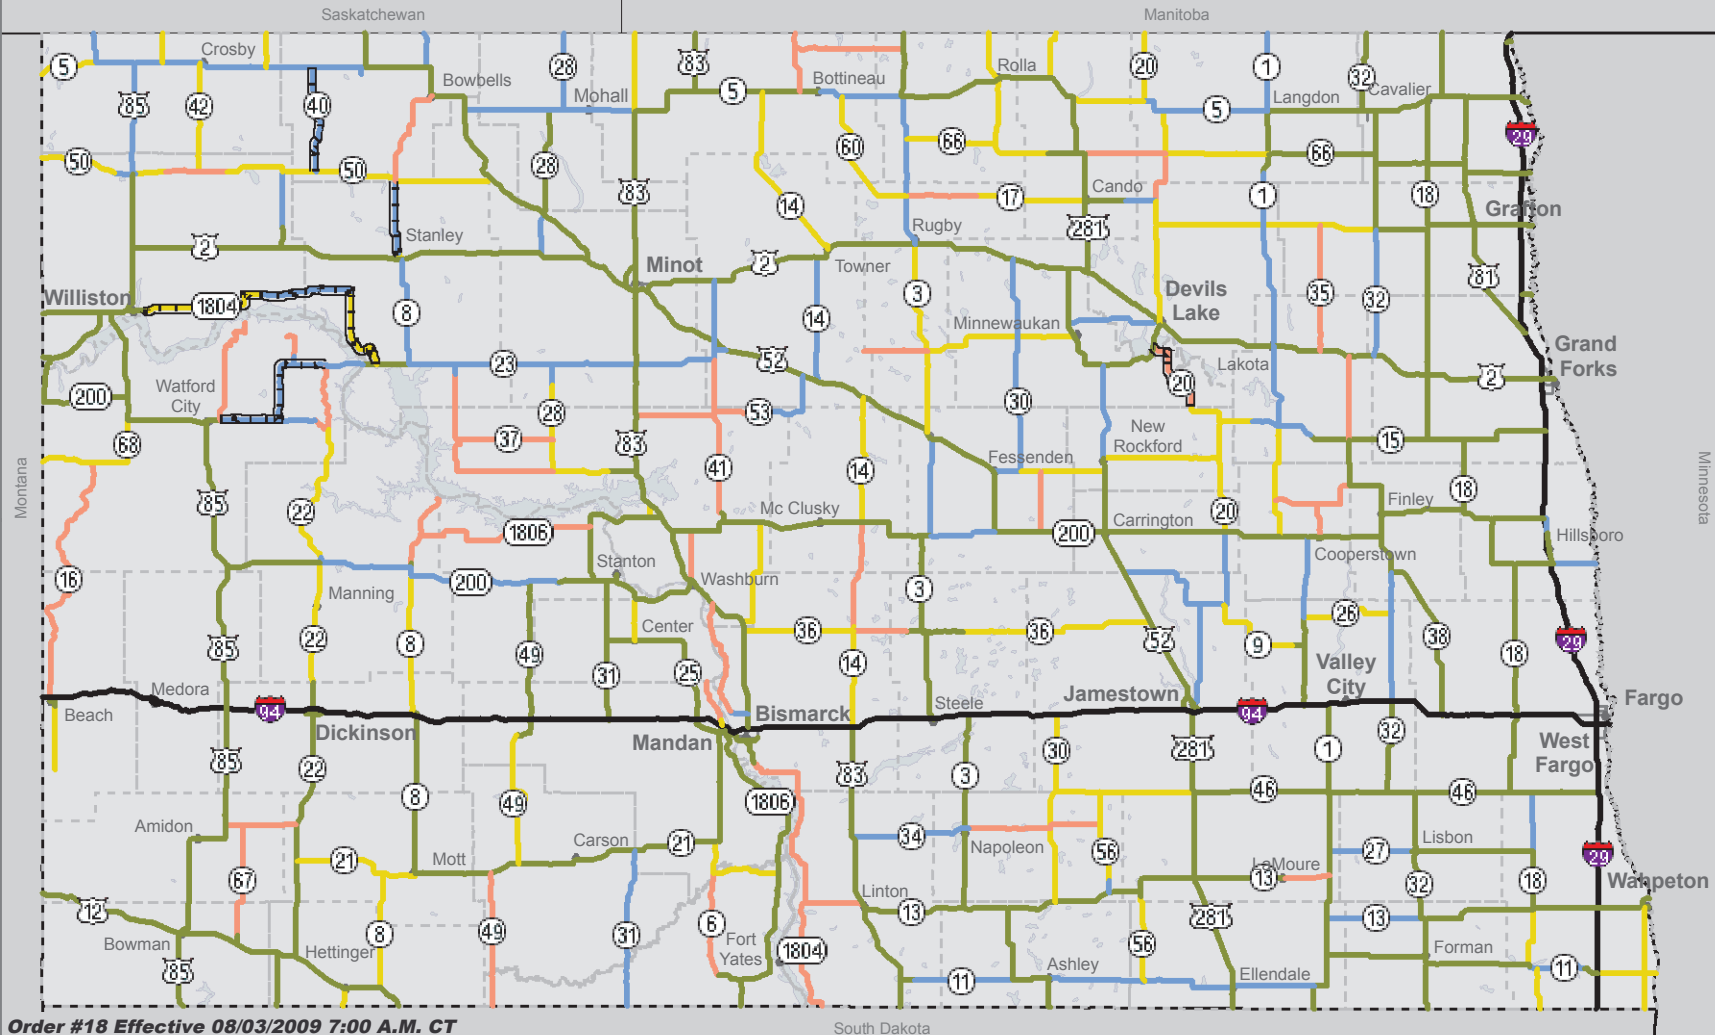

# North Dakota Load Restrictions

Order #18 Effective 08/03/2009 7:00 A.M. CT

## Restrictions in Effect

### Interstate System

	by Legal Weight	8 - Ton	7 - Ton	6 - Ton	5 - Ton
<b>Single Axle</b>	20,000 lbs	16,000 lbs	14,000 lbs	12,000 lbs	10,000 lbs
<b>Tandem Axle</b>	34,000 lbs	32,000 lbs	28,000 lbs	24,000 lbs	20,000 lbs
<b>3 Axle Group or more per Axle</b>	17,000 lbs	14,000 lbs	12,000 lbs	10,000 lbs	10,000 lbs
<b>Max. Axle Group</b>	48,000 lbs	42,000 lbs	36,000 lbs	30,000 lbs	30,000 lbs
<b>Gross Weight</b>	105,500 lbs	105,500 lbs	105,500 lbs	80,000 lbs	80,000 lbs