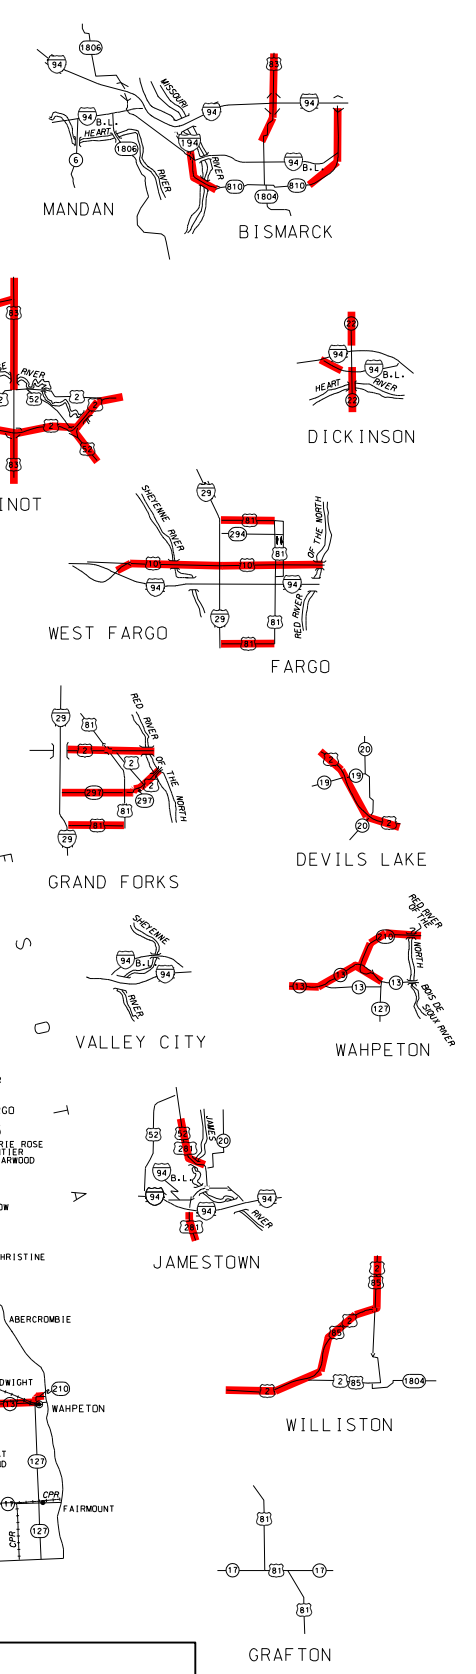

2008 - Highway Access Control Map

C A N A D A

M O N T A N A

M I N N E S O T A

S O U T H D A K O T A

LEGEND

- - PROPOSED PARTIAL CONTROL OF HIGHWAY ACCESS
- - PARTIAL CONTROL OF HIGHWAY ACCESS

MAP LOCATION: R:\project\PLATS.msc\ACCESSMAP.DGN