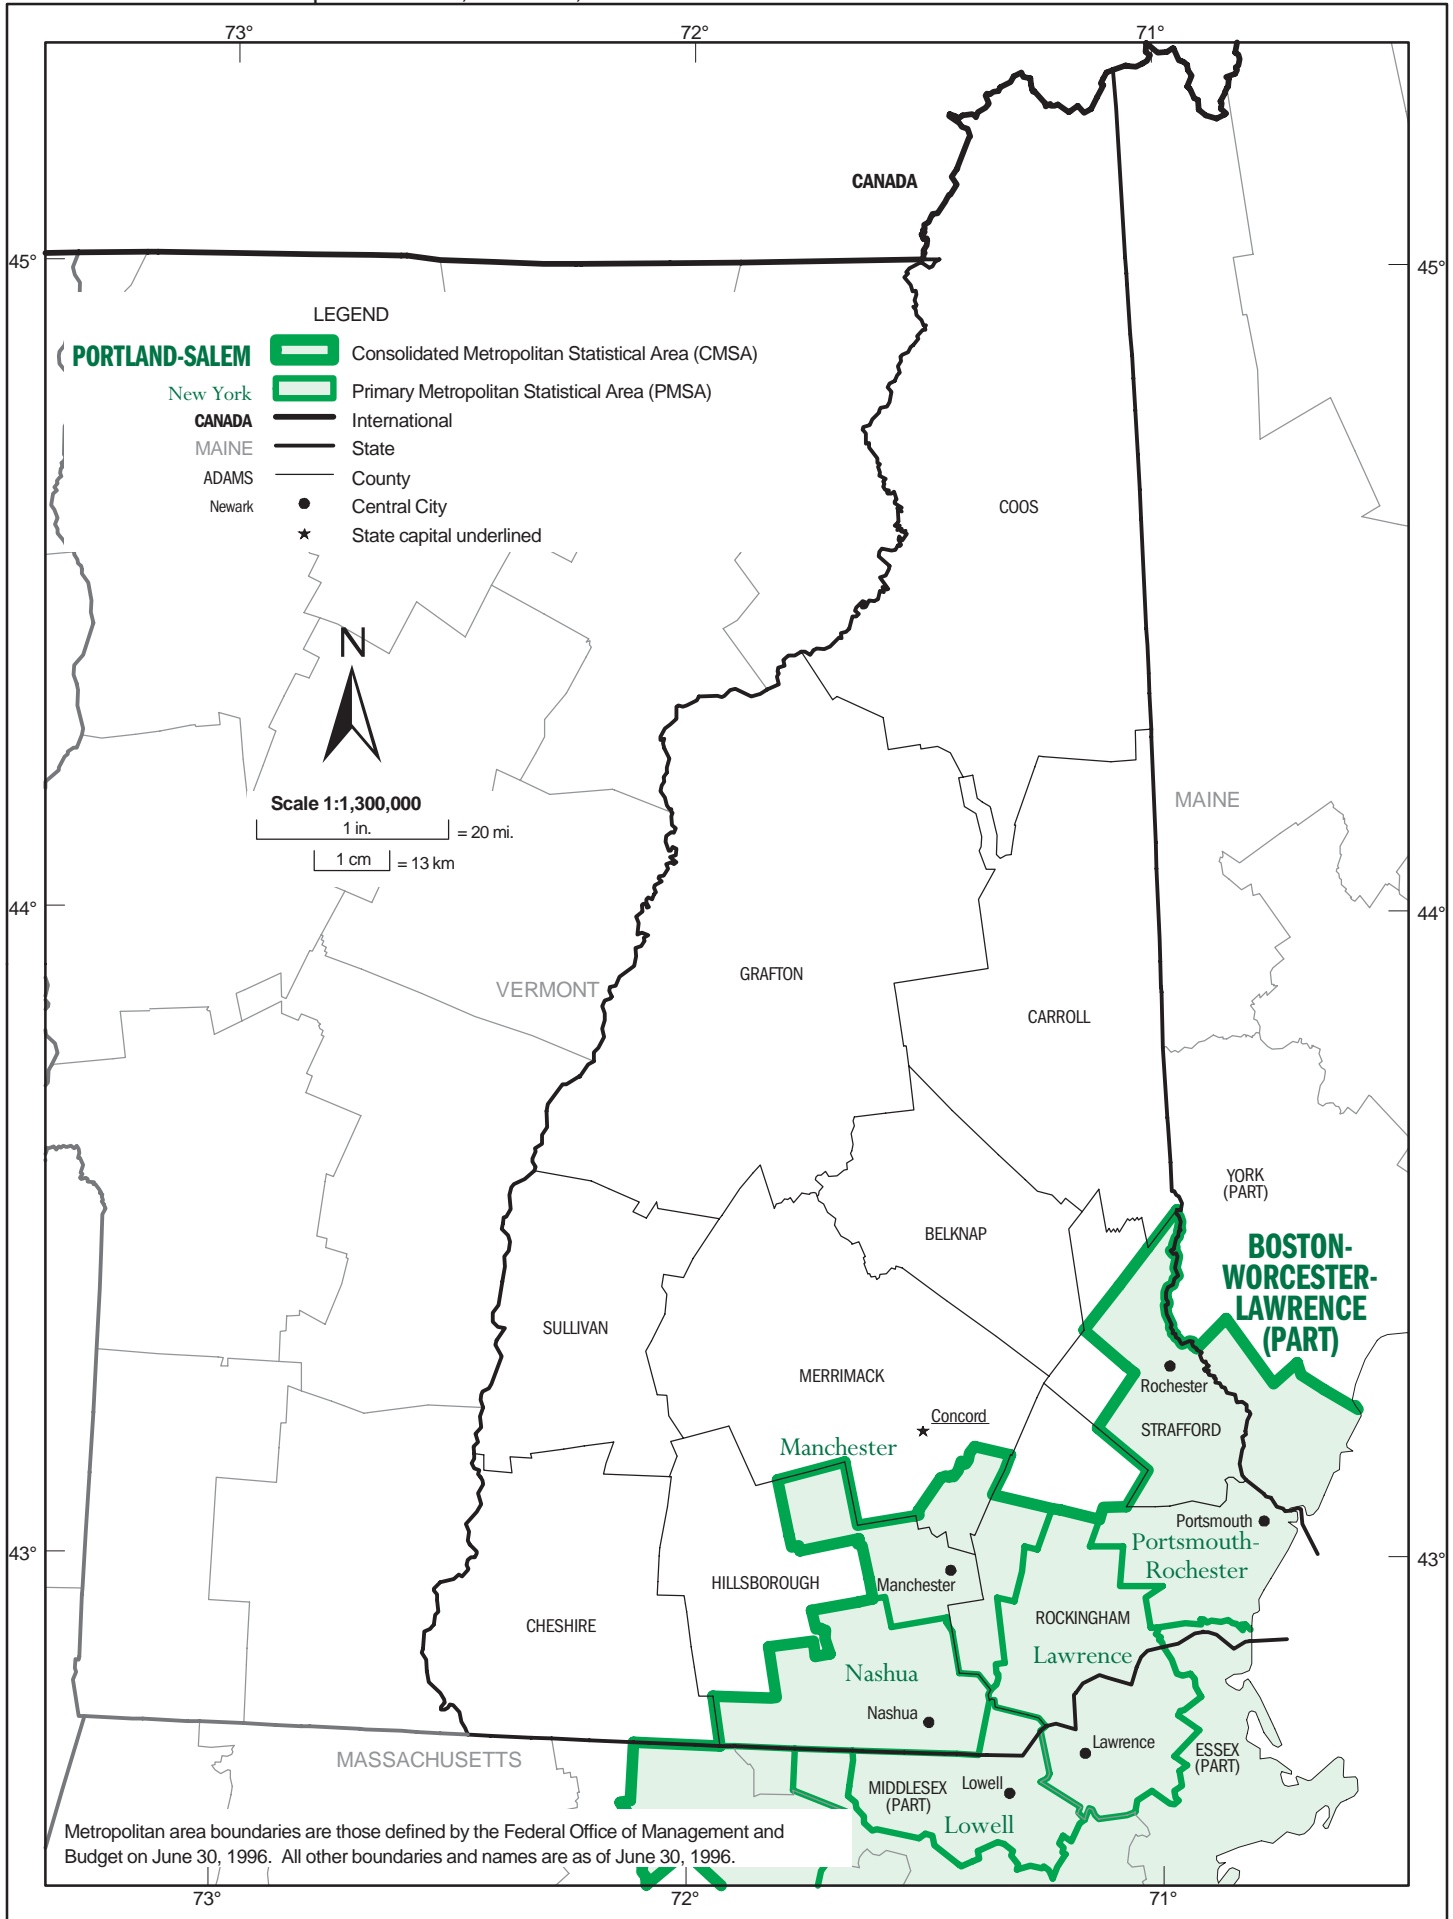

NEW HAMPSHIRE –Metropolitan Areas, Counties, and Central Cities

Metropolitan area boundaries are those defined by the Federal Office of Management and Budget on June 30, 1996. All other boundaries and names are as of June 30, 1996.