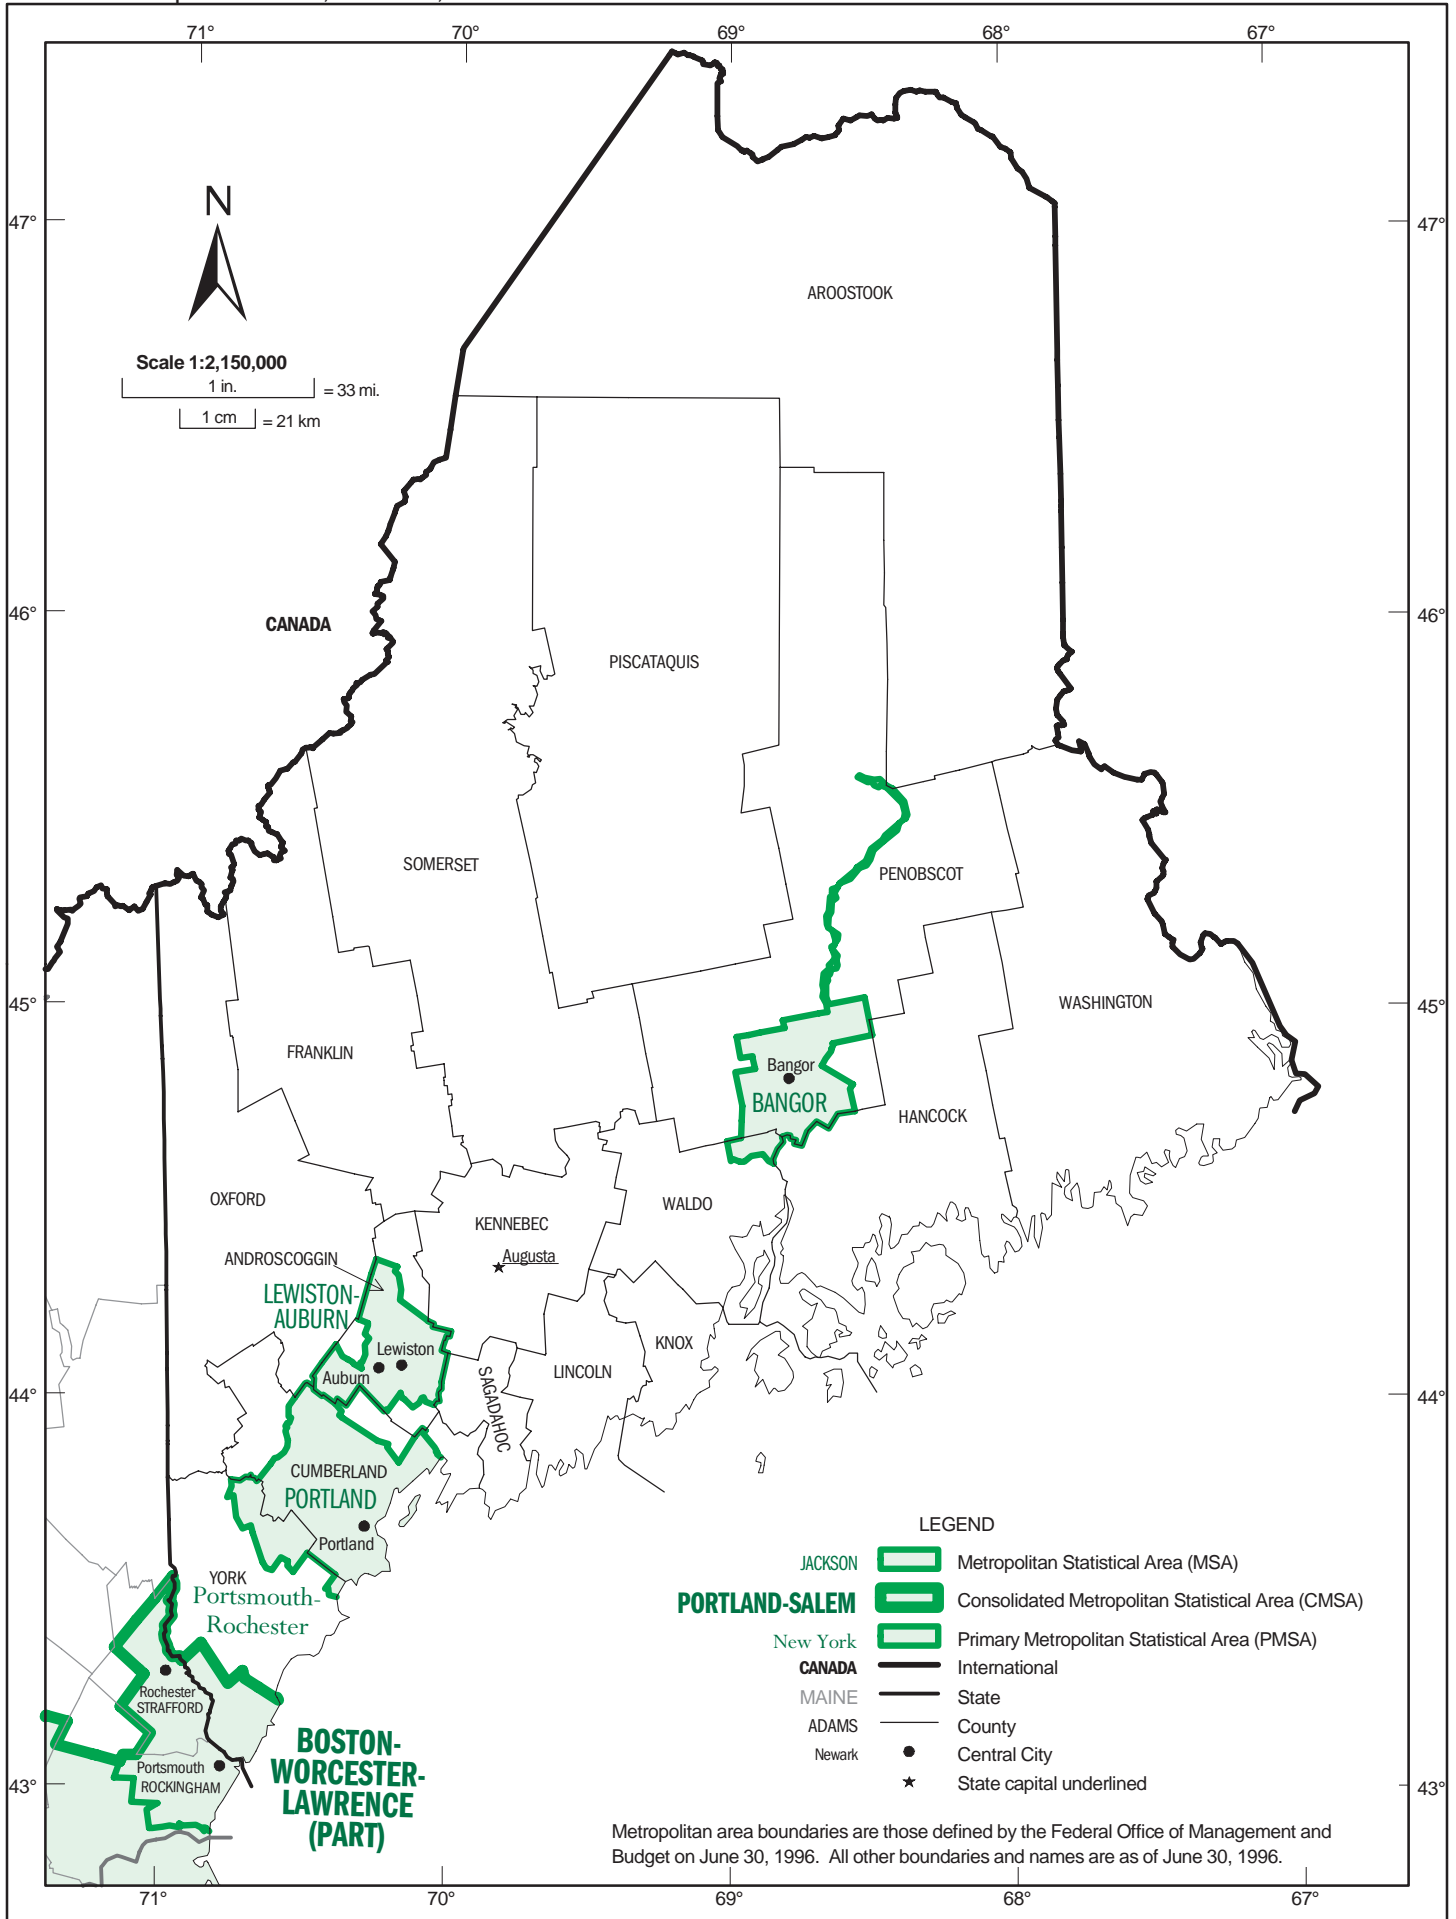

MAINE –Metropolitan Areas, Counties, and Central Cities

Metropolitan area boundaries are those defined by the Federal Office of Management and Budget on June 30, 1996. All other boundaries and names are as of June 30, 1996.