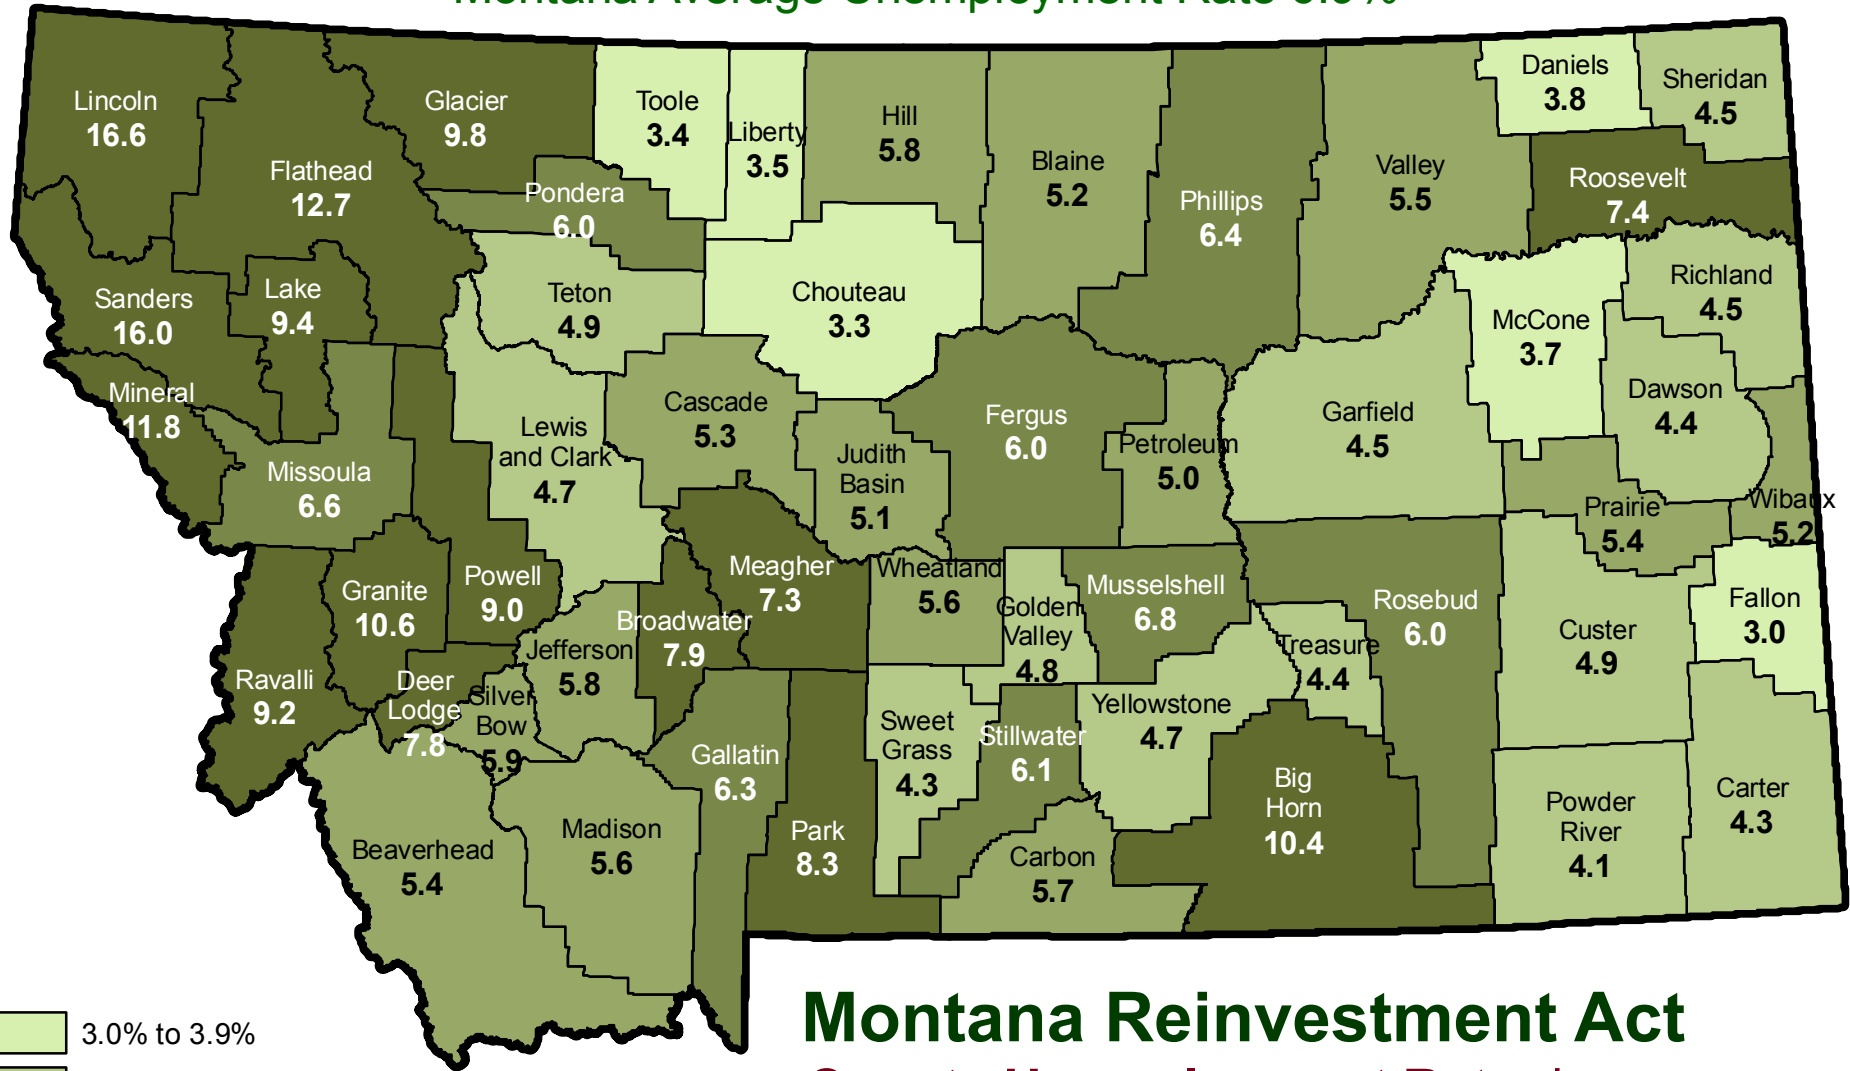

Montana Average Unemployment Rate 6.9%

- 3.0% to 3.9%
- 4.0% to 4.9%
- 5.0% to 5.9%
- 6.0% to 6.9%
- 7.0% and above

* Not Seasonally Adjusted

Montana Reinvestment Act County Unemployment Rates* March 2009

Data Source: MT Department of Labor & Industry
Mapping Agency: Research & Analysis Bureau
Mapping Date: 04/17/2009