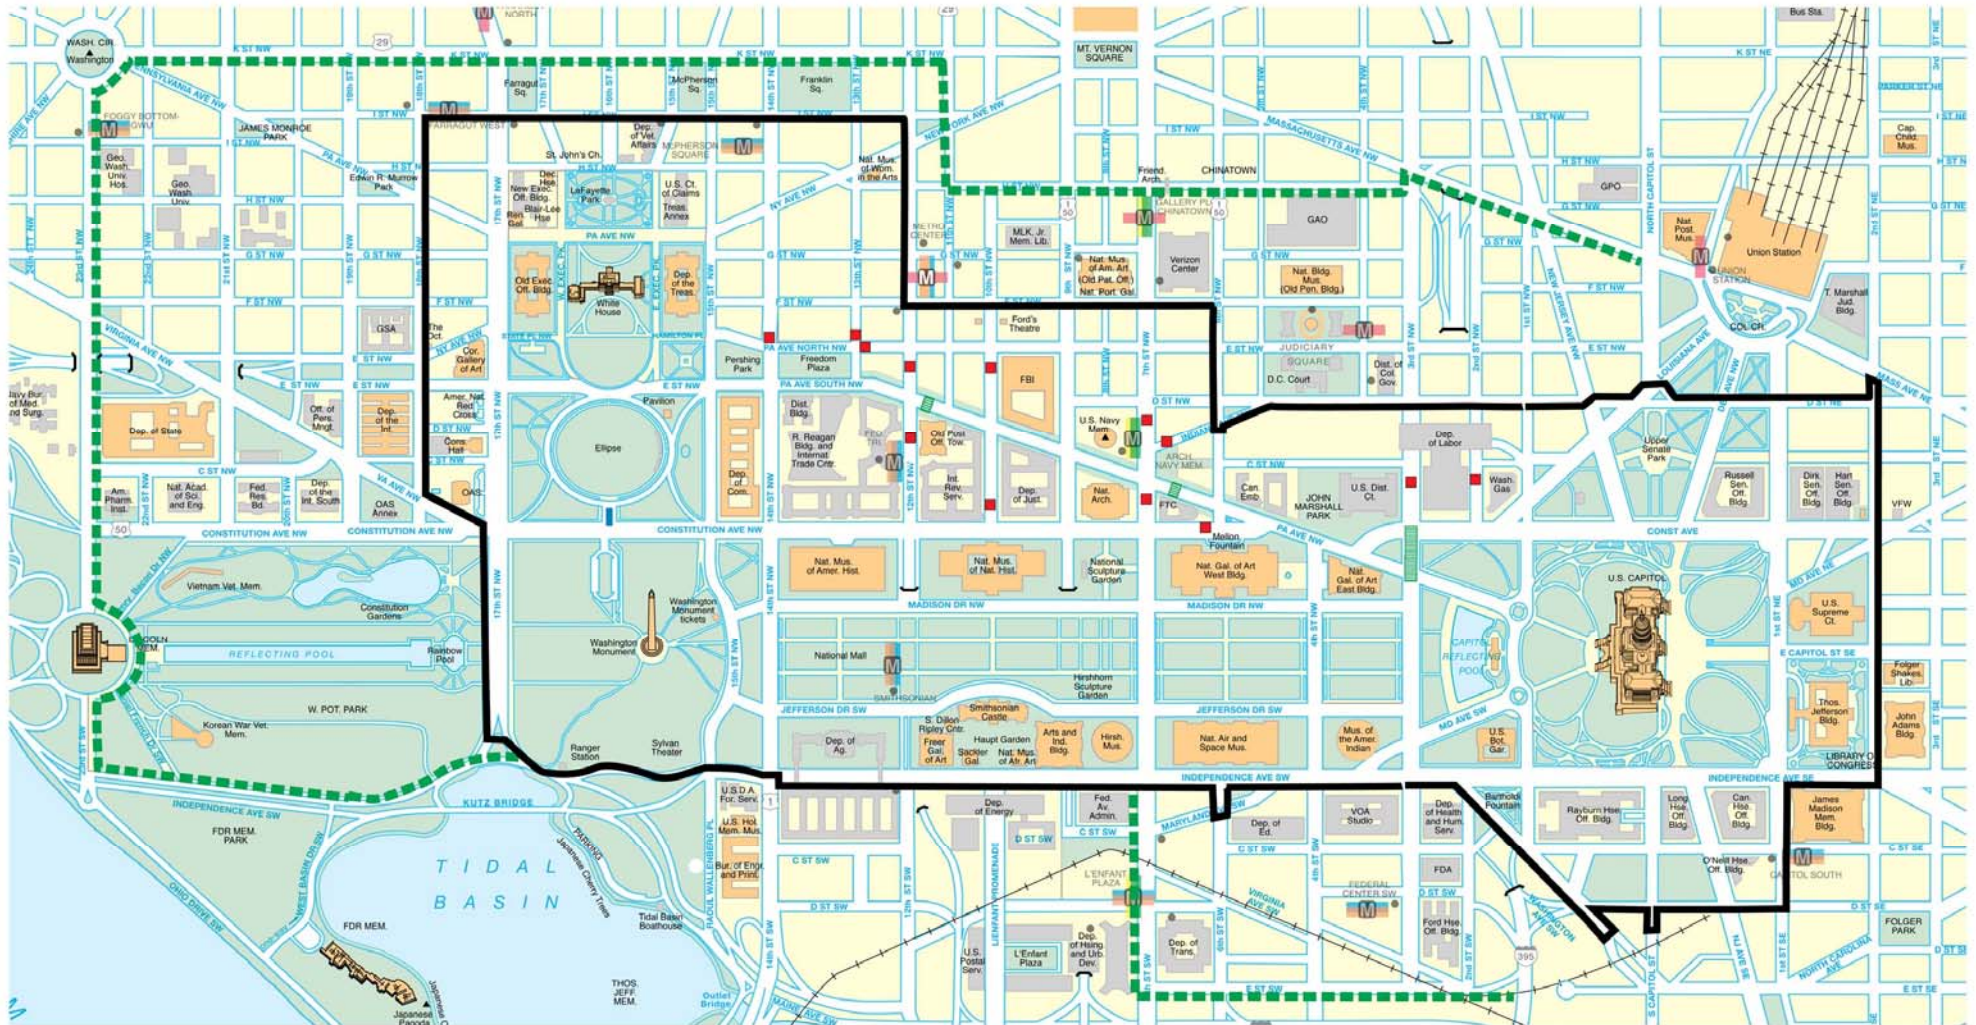

Press Release

U.S. Department of
Homeland Security

United States
Secret Service

Road Closures and General Public Entry Points for the 2009 Presidential Inaugural and Parade

Key:

Vehicular Restricted Area - - - - -

Vehicular Road Closures —————

General Public Entry Points ■

Pedestrian Crossovers ▨▨▨▨▨

January 7, 2009