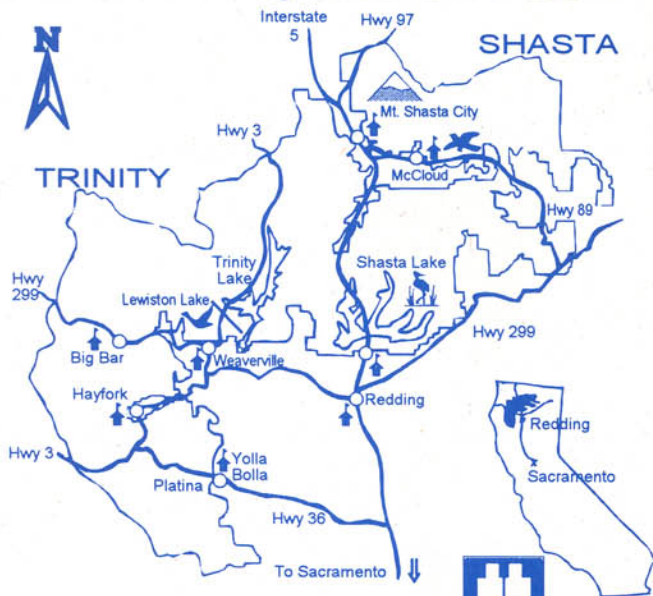

BIRD CHECKLIST

Shasta-Trinity National Forest

Lazuli Bunting

United States
Department of
Agriculture

PREPARED BY:
Forest
Service

Pacific
Southwest
Region

Shasta-Trinity National Forest

Good Birding Locations:

 **Lewiston Lake Area** (Trinity River Hatchery, Lewiston Lake, Trinity Lake and Trinity Alps Wilderness).

 **McCloud Flats Area** (Upper Falls, Bigelow Meadow, Lakin Dam, Stillwater Meadows, Colby Meadow, Moosehead Creek, Elk Flat and Mt. Shasta Wilderness).

 **Shasta Lake**

Welcome to Shasta-Trinity National Forest!

Listen to the majestic cry of the bald eagle overhead. Watch the northern flicker as it swoops past with brilliant red wings outstretched and white rump patch exposed. A day of birding the Shasta-Trinity National Forest has just begun.