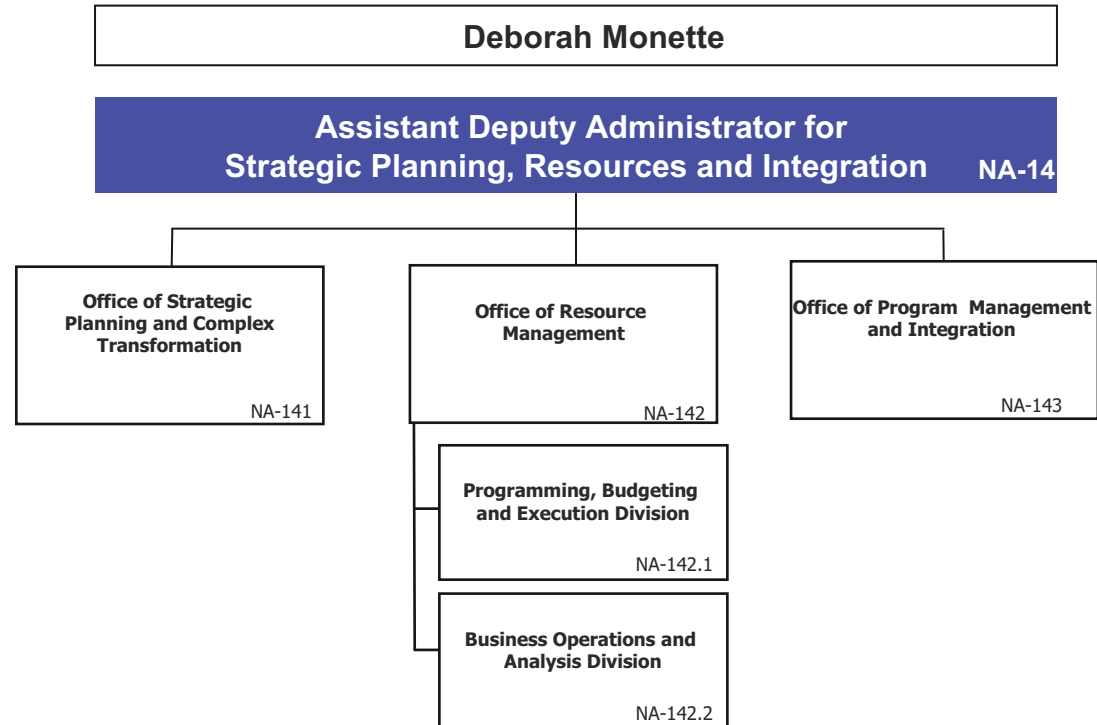

Defense Programs (NA-10)

Assistant Deputy Administrator for Science, Engineering & Production Programs

Stockpile Research, Development and Engineering Division NA-121.3

Nuclear Weapon Surety and Quality Division NA-122.1

Nuclear Weapons Stockpile Division

NA-122.2

Assistant Deputy Administrator for Strategic Planning, Resources and Integration

Assistant Deputy Administrator for Secure Transportation

Assistant Deputy Administrator for Nuclear Safety & Operations