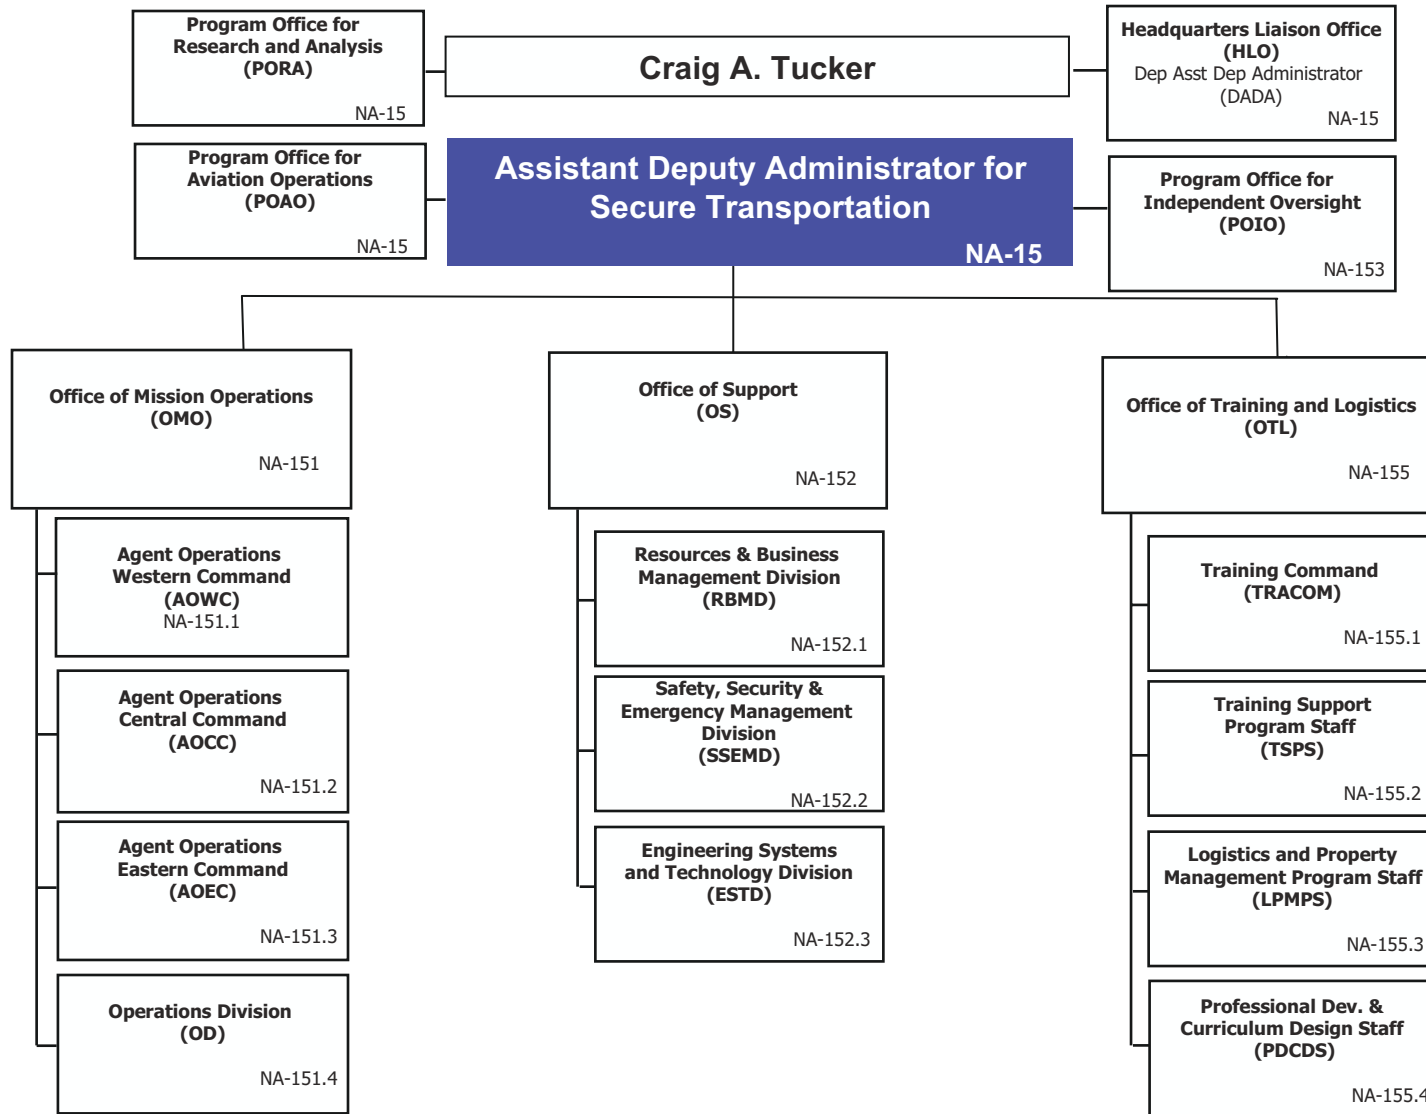

Defense Programs (NA-10)

Assistant Deputy Administrator for Science, Engineering & Production Programs

Stockpile Research, Development and Engineering Division NA-121.3

Nuclear Weapon Surety and Quality Division NA-122.1

Nuclear Weapons Stockpile Division

NA-122.2

Assistant Deputy Administrator for Strategic Planning, Resources and Integration

Assistant Deputy Administrator for Secure Transportation

Assistant Deputy Administrator for Nuclear Safety & Operations