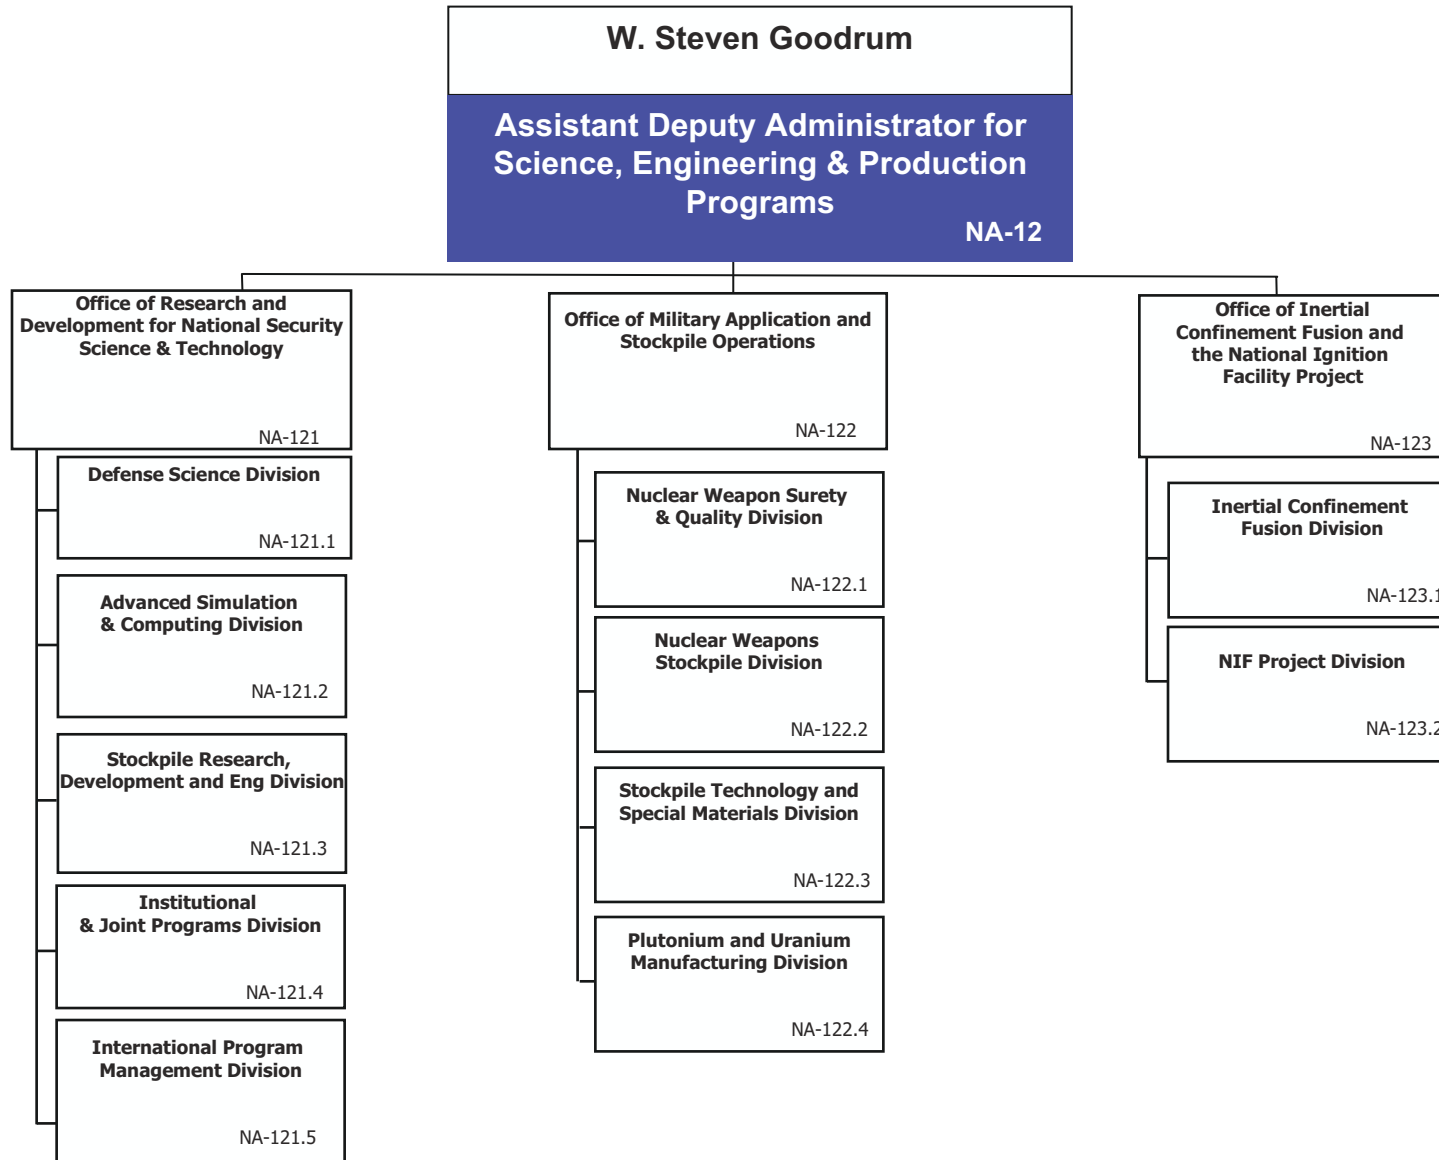

Defense Programs (NA-10)

Assistant Deputy Administrator for Science, Engineering & Production Programs

Stockpile Research, Development and Engineering Division NA-121.3

Nuclear Weapon Surety and Quality Division NA-122.1

Nuclear Weapons Stockpile Division

NA-122.2

Assistant Deputy Administrator for Strategic Planning, Resources and Integration

Assistant Deputy Administrator for Secure Transportation

Assistant Deputy Administrator for Nuclear Safety & Operations