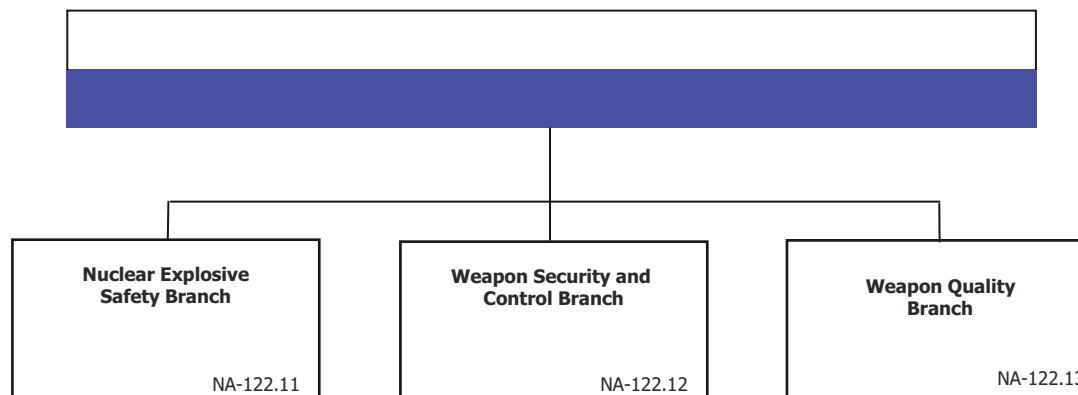

Defense Programs (NA-10)

Assistant Deputy Administrator for Science, Engineering & Production Programs

Stockpile Research, Development and Engineering Division NA-121.3

Nuclear Weapon Surety and Quality Division NA-122.1

Nuclear Weapons Stockpile Division

NA-122.2

Assistant Deputy Administrator for Strategic Planning, Resources and Integration

Assistant Deputy Administrator for Secure Transportation

Assistant Deputy Administrator for Nuclear Safety & Operations