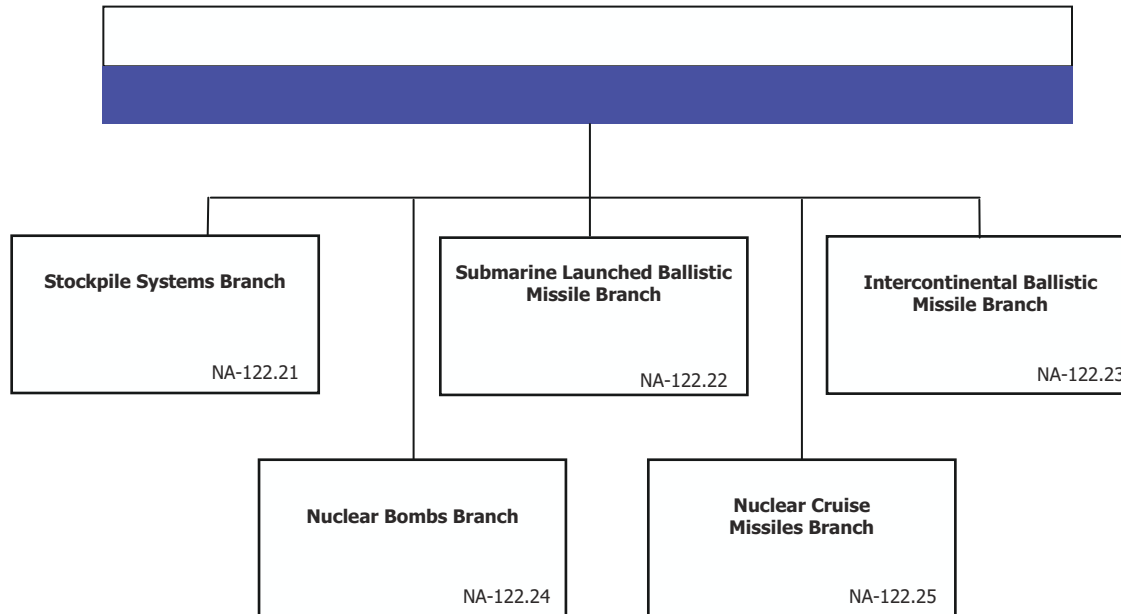

Defense Programs (NA-10)

Assistant Deputy Administrator for Science, Engineering & Production Programs

Stockpile Research, Development and Engineering Division NA-121.3

Nuclear Weapon Surety and Quality Division NA-122.1

Nuclear Weapons Stockpile Division

NA-122.2

Assistant Deputy Administrator for Strategic Planning, Resources and Integration

Assistant Deputy Administrator for Secure Transportation

Assistant Deputy Administrator for Nuclear Safety & Operations