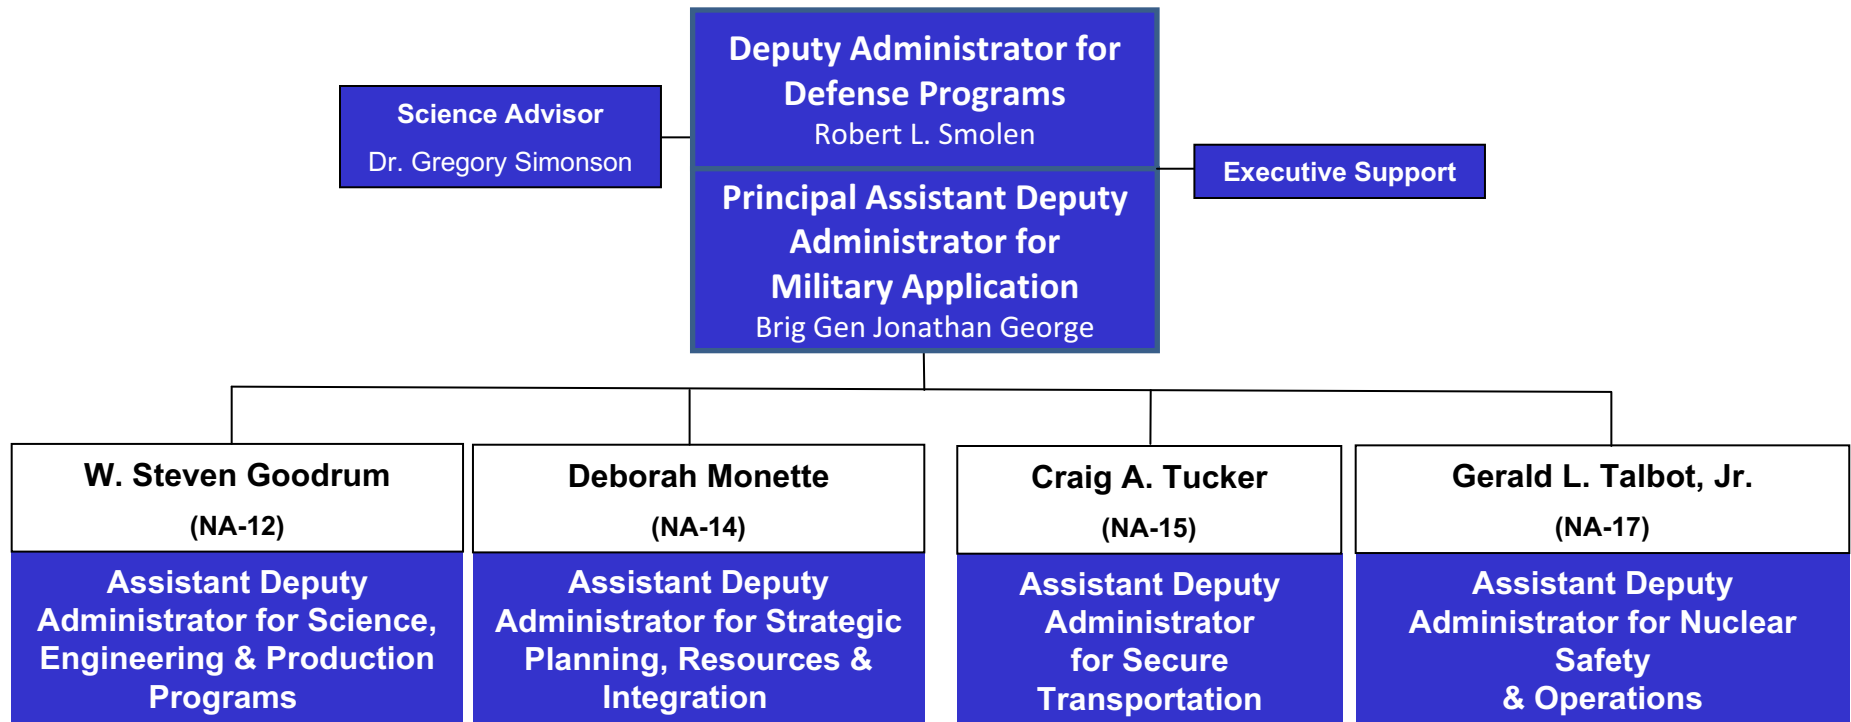

Defense Programs (NA-10)

Assistant Deputy Administrator for Science, Engineering & Production Programs

Stockpile Research, Development and Engineering Division NA-121.3

Nuclear Weapon Surety and Quality Division NA-122.1

Nuclear Weapons Stockpile Division

NA-122.2

Assistant Deputy Administrator for Strategic Planning, Resources and Integration

Assistant Deputy Administrator for Secure Transportation

Assistant Deputy Administrator for Nuclear Safety & Operations