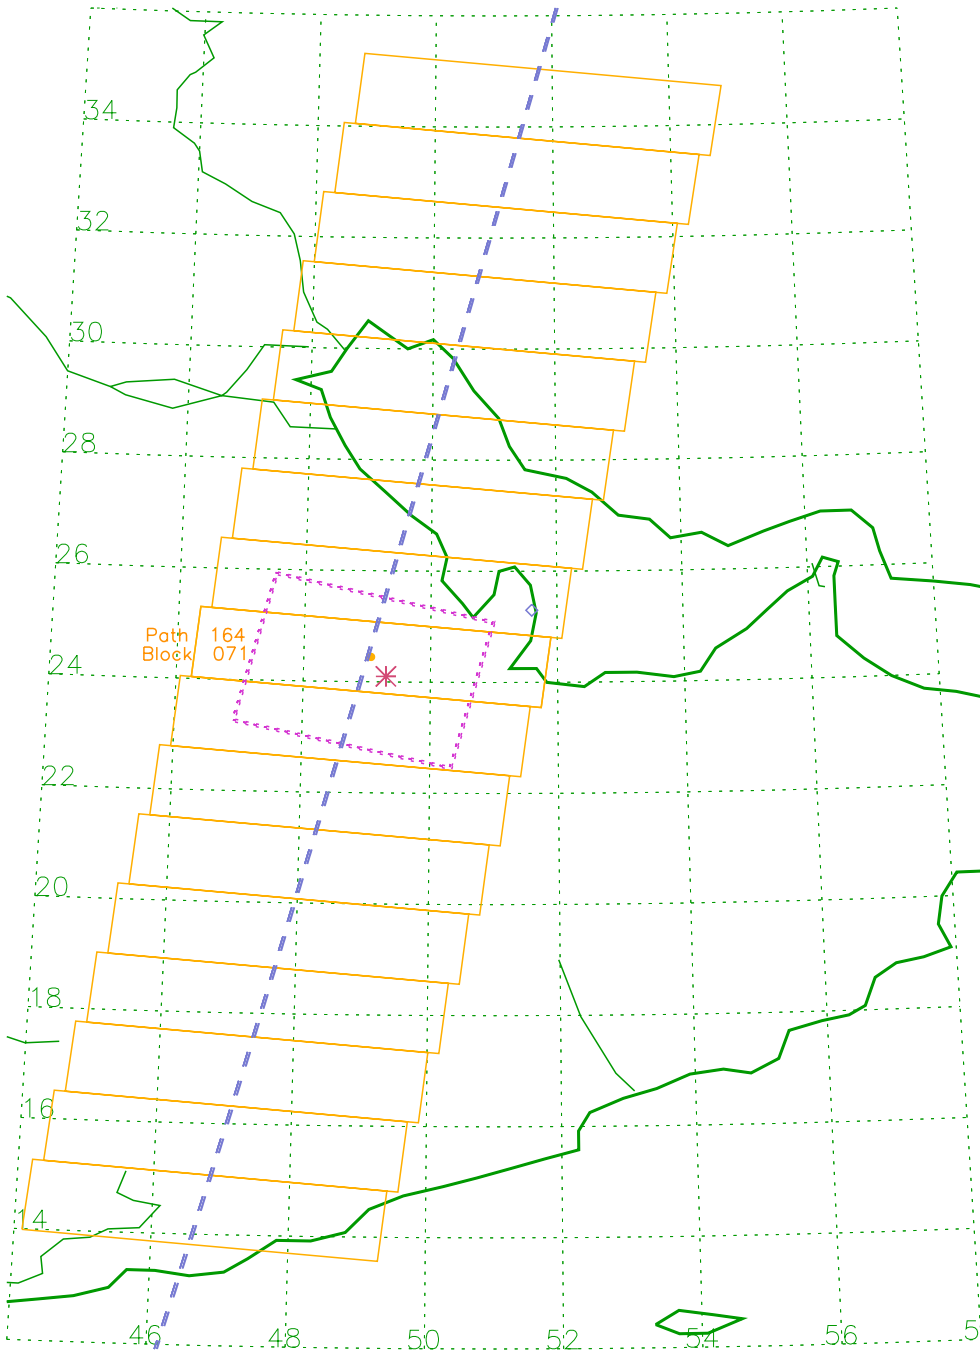

MISR paths over Ar_Ruways, Local Mode Site #232 (24.100, 52.800)

Path 161, Block 071

Orbit	X-Track	Df Time	Df Date
#23998	75.6 km	07:06:19	22Jun04
#24231	79.5 km	07:06:03	08Jul04
#24464	74.5 km	07:06:09	24Jul04
#24697	76.0 km	07:06:00	09Aug04
#24930	76.0 km	07:06:00	25Aug04
#25163	76.0 km	07:06:00	10Sep04
#25396	76.0 km	07:06:00	26Sep04

Nearby LM Sites

233 Qatar

MISR paths over Bahrain, Local Mode Site #234 (26.170, 50.500)

Path 164, Block 070

Orbit	X-Track	Df Time	Df Date
#24071	103.1 km	07:24:05	27Jun04
#24304	102.2 km	07:23:56	13Jul04
#24537	106.0 km	07:24:00	29Jul04
#24770	106.0 km	07:24:00	14Aug04
#25003	106.0 km	07:24:00	30Aug04
#25236	106.0 km	07:24:00	15Sep04
#25469	106.0 km	07:24:00	01Oct04

Nearby LM Sites

233 Qatar

MISR paths over Harad, Local Mode Site #235 (24.100, 49.300)

Path 163, Block 071

Orbit	X-Track	Df Time	Df Date
#24202	120.1 km	07:18:28	06Jul04
#24435	115.7 km	07:18:31	22Jul04
#24668	116.0 km	07:19:00	07Aug04
#24901	116.0 km	07:19:00	23Aug04
#25134	116.0 km	07:19:00	08Sep04
#25367	116.0 km	07:19:00	24Sep04
#25600	116.0 km	07:19:00	10Oct04

Nearby LM Sites

233 Qatar

MISR paths over Harad, Local Mode Site #235 (24.100, 49.300)

Path 164, Block 071

Orbit	X-Track	Df Time	Df Date
#24071	36.1 km	07:24:42	27Jun04
#24304	34.9 km	07:24:34	13Jul04
#24537	39.0 km	07:25:00	29Jul04
#24770	39.0 km	07:25:00	14Aug04
#25003	39.0 km	07:25:00	30Aug04
#25236	39.0 km	07:25:00	15Sep04
#25469	39.0 km	07:25:00	01Oct04