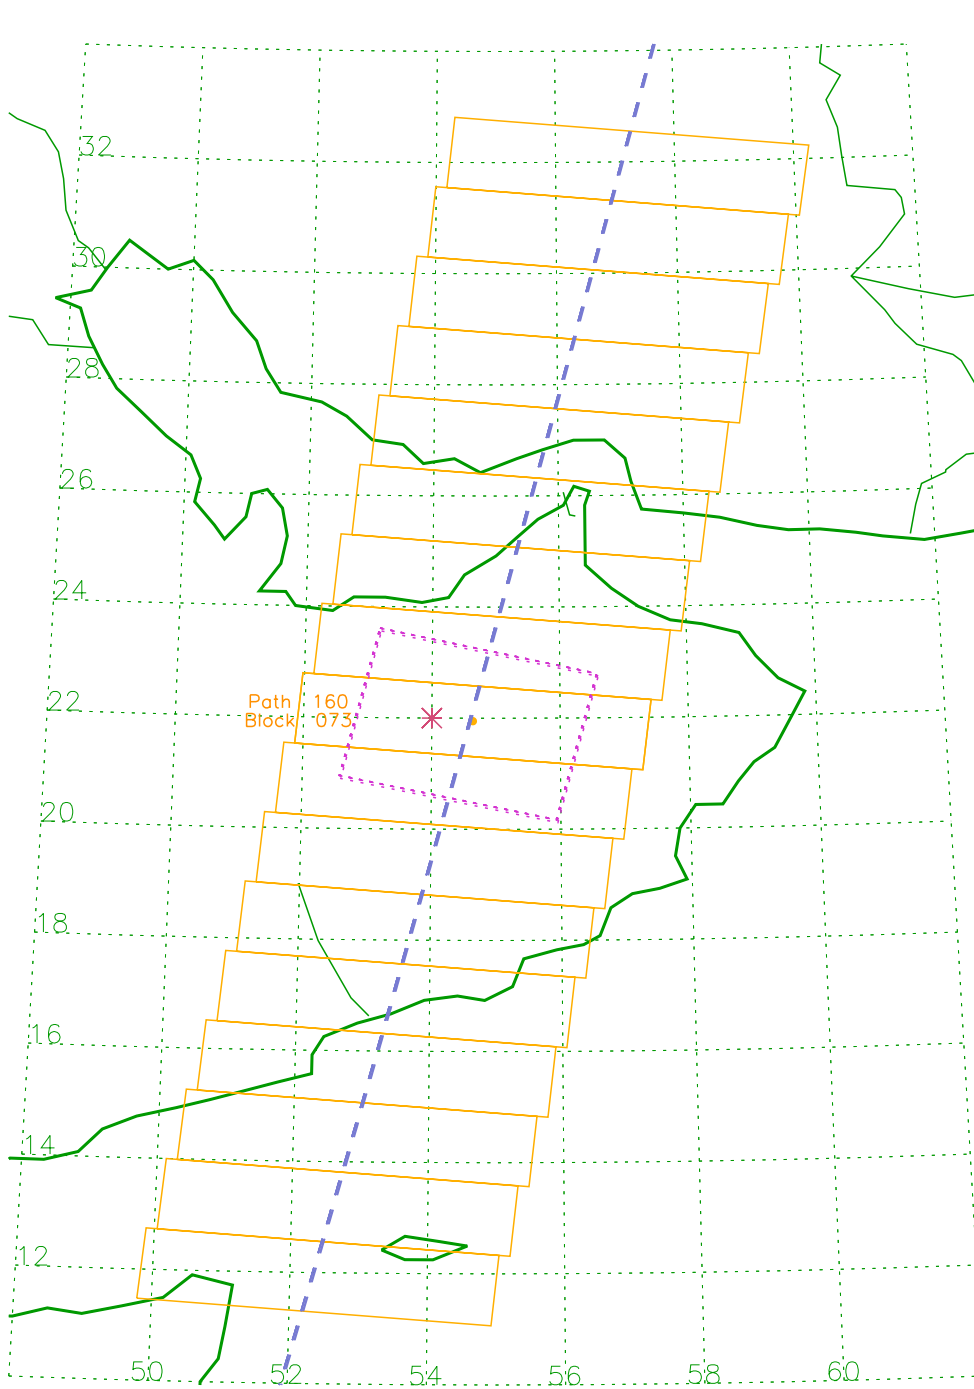

Nearby LM Sites

- 228 AL_Jabal
- 230 AL_Dhafra

MISR paths over Al_Dhafra, Local Mode Site #230 (24.250, 54.510)

Path 160, Block 071

Orbit	X-Track	Df Time	Df Date
#24129	64.8 km	06:59:56	01Jul04
#24362	63.7 km	06:59:53	17Jul04
#24595	61.0 km	07:00:00	02Aug04
#24828	61.0 km	07:00:00	18Aug04
#25061	61.0 km	07:00:00	03Sep04
#25294	61.0 km	07:00:00	19Sep04
#25527	61.0 km	07:00:00	05Oct04

Nearby LM Sites

- 229 AL_Fujayrah
- 232 Ar_Ruways

MISR paths over Al_Dhafra, Local Mode Site #230 (24.250, 54.510)

Path 161, Block 071

Orbit	X-Track	Df Time	Df Date
#23998	90.6 km	07:06:10	22Jun04
#24231	86.7 km	07:05:54	08Jul04
#24464	91.5 km	07:06:00	24Jul04
#24697	91.0 km	07:06:00	09Aug04
#24930	91.0 km	07:06:00	25Aug04
#25163	91.0 km	07:06:00	10Sep04
#25396	91.0 km	07:06:00	26Sep04

Nearby LM Sites

- 229 AL_Fujayrah
- 232 Ar_Ruways

MISR paths over AL_Qurayni, Local Mode Site #231 (22.000, 54.000)

Path 160, Block 073

Orbit	X-Track	Df Time	Df Date
#24129	63.4 km	07:00:34	01Jul04
#24362	62.0 km	07:00:30	17Jul04
#24595	60.0 km	07:01:00	02Aug04
#24828	60.0 km	07:01:00	18Aug04
#25061	60.0 km	07:01:00	03Sep04
#25294	60.0 km	07:01:00	19Sep04
#25527	60.0 km	07:01:00	05Oct04

MISR paths over AL_Qurayni, Local Mode Site #231 (22.000, 54.000)

Path 161, Block 073

Orbit	X-Track	Df Time	Df Date
#23998	94.9 km	07:06:47	22Jun04
#24231	90.7 km	07:06:32	08Jul04
#24464	95.9 km	07:06:37	24Jul04
#24697	95.0 km	07:07:00	09Aug04
#24930	95.0 km	07:07:00	25Aug04
#25163	95.0 km	07:07:00	10Sep04
#25396	95.0 km	07:07:00	26Sep04