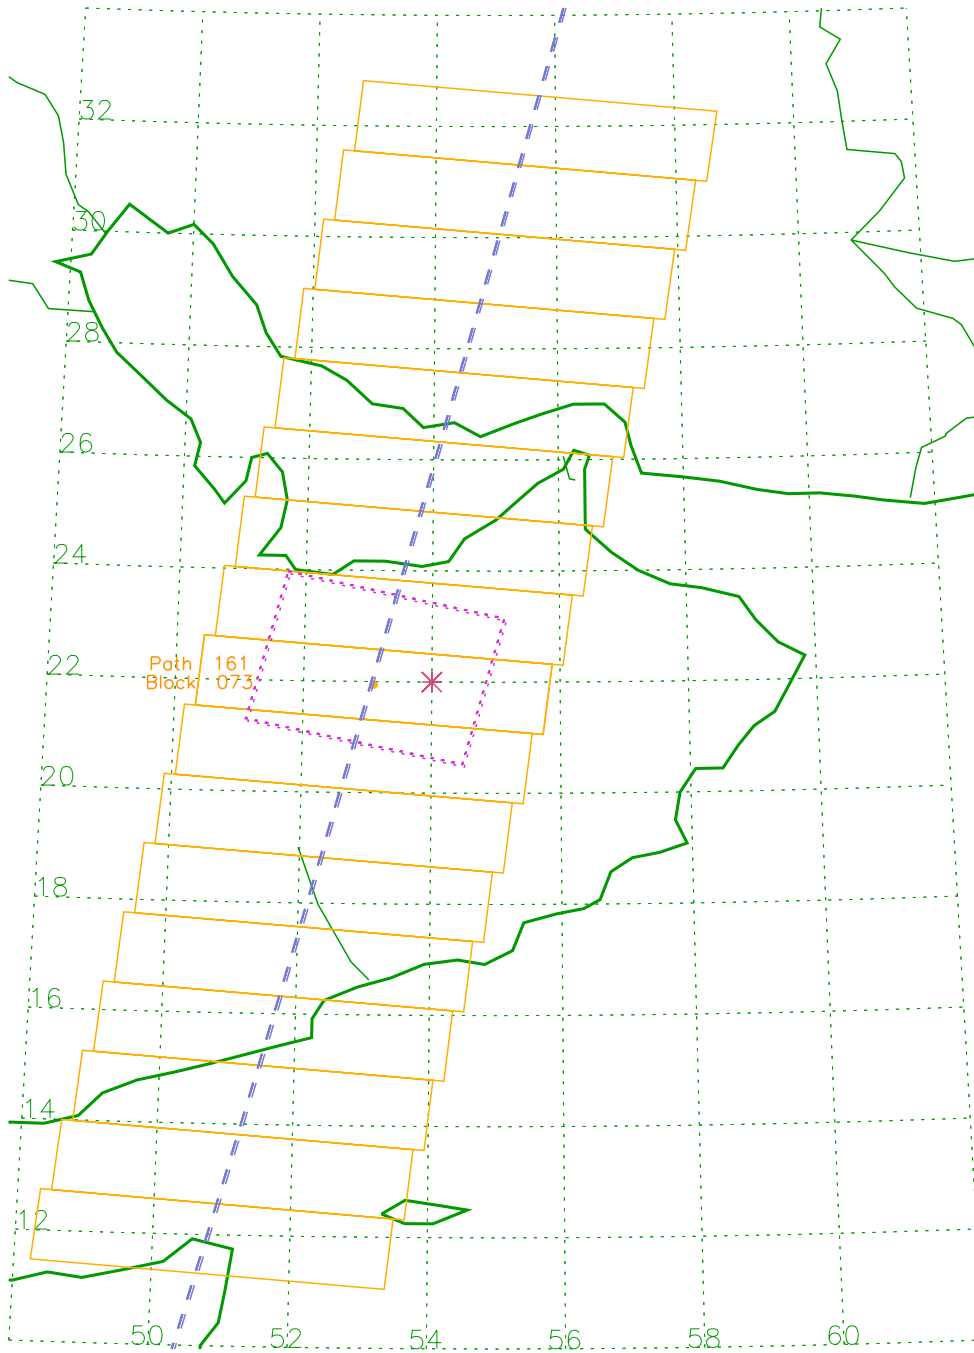

Nearby LM Sites

- 229 AL_Fujayrah
- 232 Ar_Ruways

MISR paths over Al_Dhafra, Local Mode Site #230 (24.250, 54.510)

Path 161, Block 071

Orbit	X-Track	Df Time	Df Date
#23998	90.6 km	07:06:10	22Jun04
#24231	86.7 km	07:05:54	08Jul04
#24464	91.5 km	07:06:00	24Jul04
#24697	91.0 km	07:06:00	09Aug04
#24930	91.0 km	07:06:00	25Aug04
#25163	91.0 km	07:06:00	10Sep04
#25396	91.0 km	07:06:00	26Sep04

Nearby LM Sites

- 229 AL_Fujayrah
- 232 Ar_Ruways

MISR paths over AL_Qurayni, Local Mode Site #231 (22.000, 54.000)

Path 160, Block 073

Orbit	X-Track	Df Time	Df Date
#24129	63.4 km	07:00:34	01Jul04
#24362	62.0 km	07:00:30	17Jul04
#24595	60.0 km	07:01:00	02Aug04
#24828	60.0 km	07:01:00	18Aug04
#25061	60.0 km	07:01:00	03Sep04
#25294	60.0 km	07:01:00	19Sep04
#25527	60.0 km	07:01:00	05Oct04

MISR paths over AL_Qurayni, Local Mode Site #231 (22.000, 54.000)

Path 161, Block 073

Orbit	X-Track	Df Time	Df Date
#23998	94.9 km	07:06:47	22Jun04
#24231	90.7 km	07:06:32	08Jul04
#24464	95.9 km	07:06:37	24Jul04
#24697	95.0 km	07:07:00	09Aug04
#24930	95.0 km	07:07:00	25Aug04
#25163	95.0 km	07:07:00	10Sep04
#25396	95.0 km	07:07:00	26Sep04

MISR paths over Ar_Ruways, Local Mode Site #232 (24.100, 52.800)

Path 161, Block 071

Orbit	X-Track	Df Time	Df Date
#23998	75.6 km	07:06:19	22Jun04
#24231	79.5 km	07:06:03	08Jul04
#24464	74.5 km	07:06:09	24Jul04
#24697	76.0 km	07:06:00	09Aug04
#24930	76.0 km	07:06:00	25Aug04
#25163	76.0 km	07:06:00	10Sep04
#25396	76.0 km	07:06:00	26Sep04