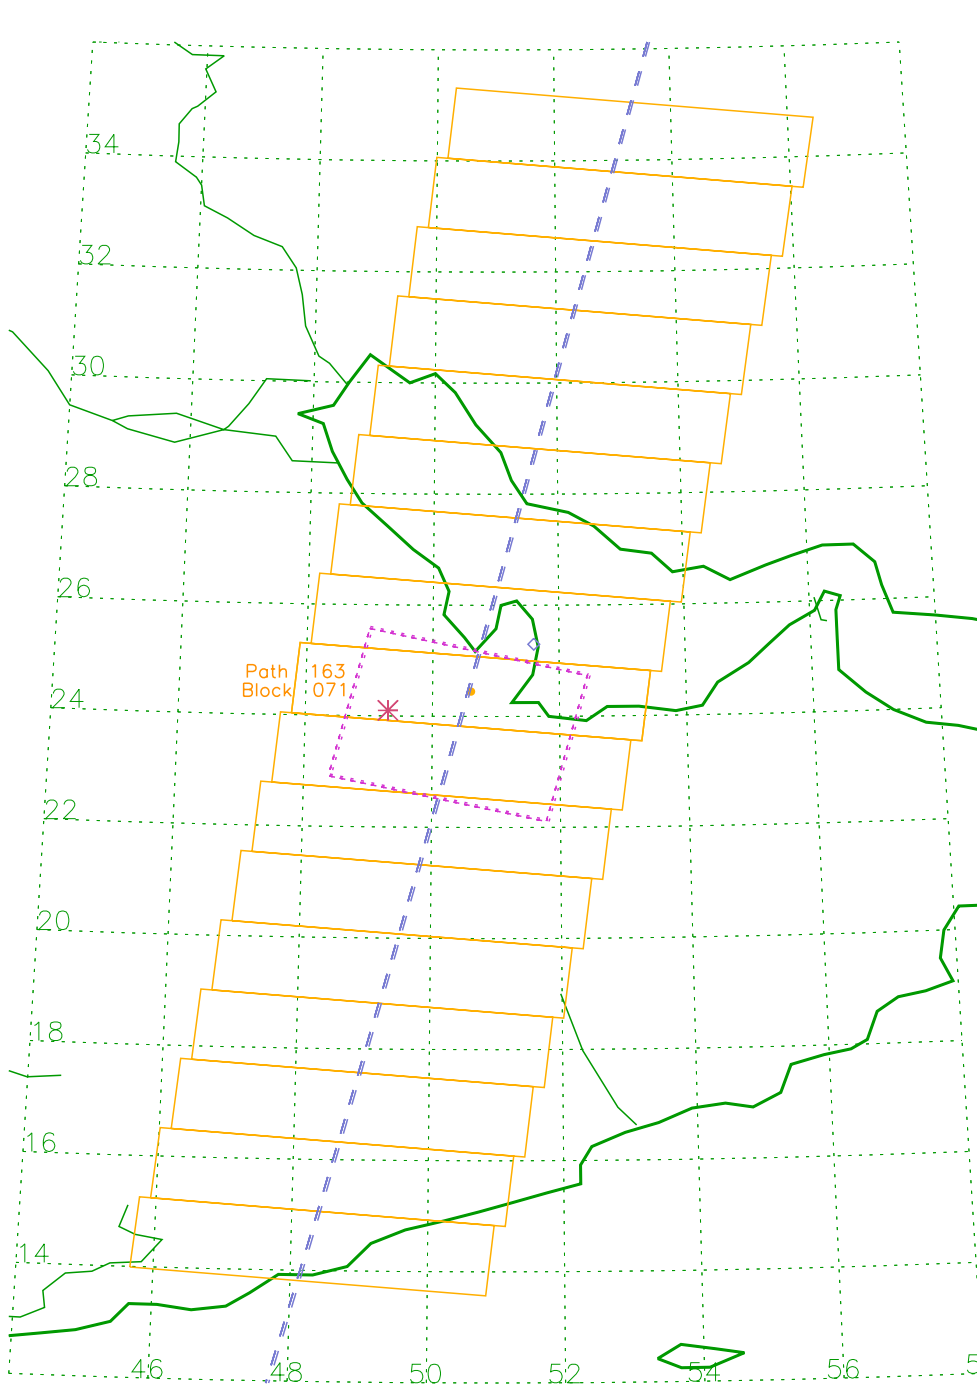

MISR paths over Ar_Ruways, Local Mode Site #232 (24.100, 52.800)

Path 161, Block 071

Orbit	X-Track	Df Time	Df Date
#23998	75.6 km	07:06:19	22Jun04
#24231	79.5 km	07:06:03	08Jul04
#24464	74.5 km	07:06:09	24Jul04
#24697	76.0 km	07:06:00	09Aug04
#24930	76.0 km	07:06:00	25Aug04
#25163	76.0 km	07:06:00	10Sep04
#25396	76.0 km	07:06:00	26Sep04

Nearby LM Sites

- 232 Ar_Ruways
- 234 Bahrain
- 235 Harad

MISR paths over Bahrain, Local Mode Site #234 (26.170, 50.500)

Path 163, Block 070

Orbit	X-Track	Df Time	Df Date
#24202	50.3 km	07:17:51	06Jul04
#24435	46.3 km	07:17:55	22Jul04
#24668	46.0 km	07:18:00	07Aug04
#24901	46.0 km	07:18:00	23Aug04
#25134	46.0 km	07:18:00	08Sep04
#25367	46.0 km	07:18:00	24Sep04
#25600	46.0 km	07:18:00	10Oct04

Nearby LM Sites

233 Qatar

MISR paths over Bahrain, Local Mode Site #234 (26.170, 50.500)

Path 164, Block 070

Orbit	X-Track	Df Time	Df Date
#24071	103.1 km	07:24:05	27Jun04
#24304	102.2 km	07:23:56	13Jul04
#24537	106.0 km	07:24:00	29Jul04
#24770	106.0 km	07:24:00	14Aug04
#25003	106.0 km	07:24:00	30Aug04
#25236	106.0 km	07:24:00	15Sep04
#25469	106.0 km	07:24:00	01Oct04

Nearby LM Sites

233 Qatar

MISR paths over Harad, Local Mode Site #235 (24.100, 49.300)

Path 163, Block 071

Orbit	X-Track	Df Time	Df Date
#24202	120.1 km	07:18:28	06Jul04
#24435	115.7 km	07:18:31	22Jul04
#24668	116.0 km	07:19:00	07Aug04
#24901	116.0 km	07:19:00	23Aug04
#25134	116.0 km	07:19:00	08Sep04
#25367	116.0 km	07:19:00	24Sep04
#25600	116.0 km	07:19:00	10Oct04