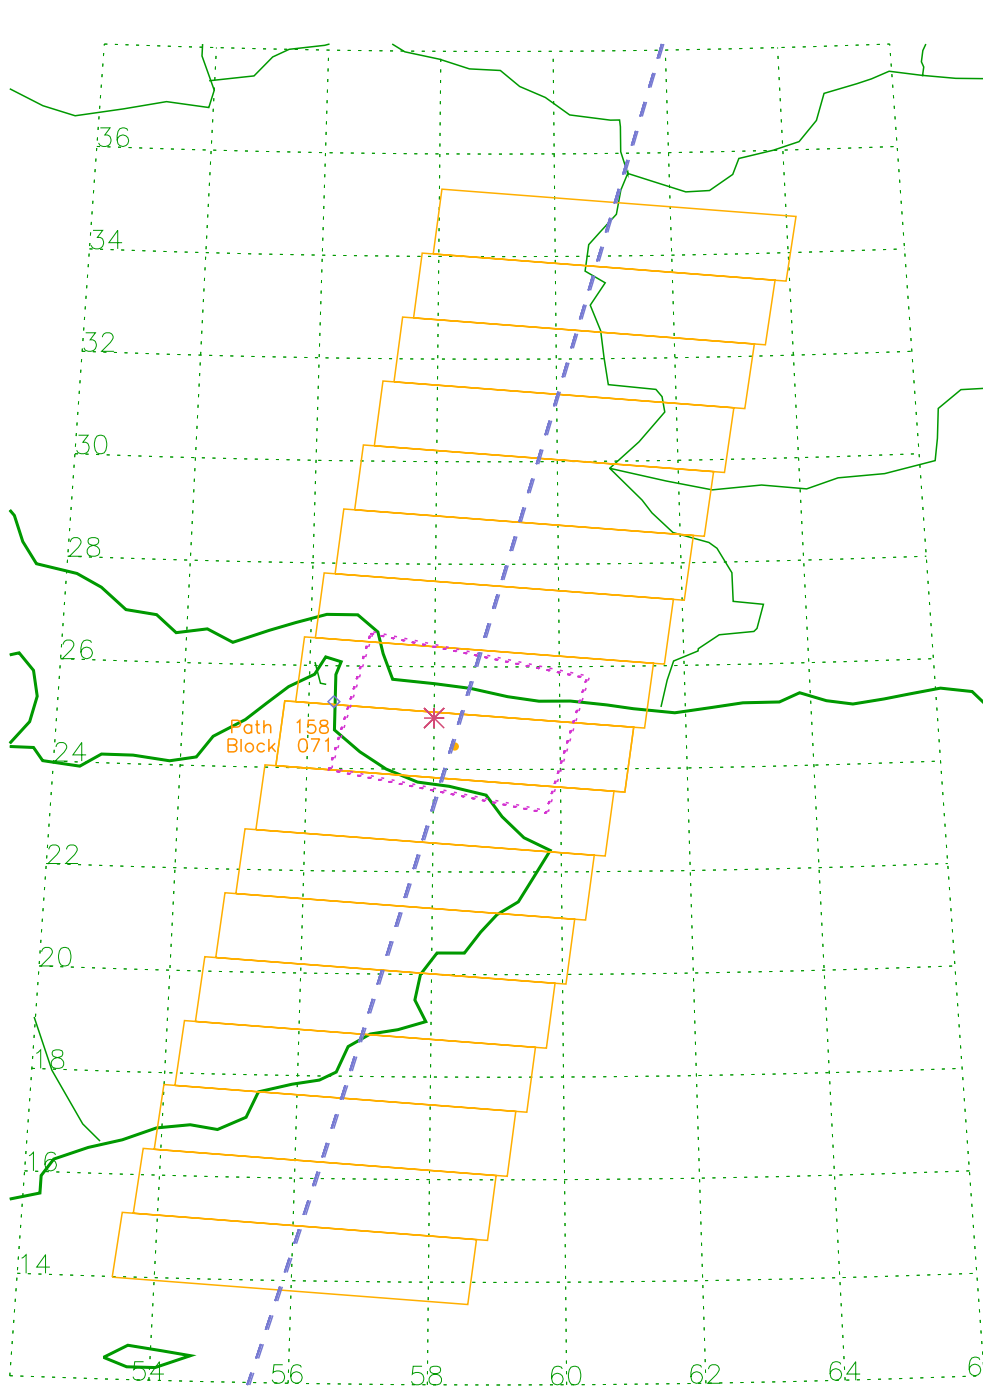

MISR Local Mode Sites, MidEast

MISR paths over AL_Jabal, Local Mode Site #228 (25.000, 58.000)

Path 158, Block 071

Orbit	X-Track	Df Time	Df Date
#24158	43.6 km	06:47:19	03Jul04
#24391	41.3 km	06:47:19	19Jul04
#24624	40.0 km	06:47:00	04Aug04
#24857	40.0 km	06:47:00	20Aug04
#25090	40.0 km	06:47:00	05Sep04
#25323	40.0 km	06:47:00	21Sep04
#25556	40.0 km	06:47:00	07Oct04

Nearby LM Sites

229 AL_Fujayrah

MISR paths over Al_Jabal, Local Mode Site #228 (25.000, 58.000)

Path 159, Block 070

Orbit	X-Track	Df Time	Df Date
#24027	111.1 km	06:53:33	24Jun04
#24260	108.3 km	06:53:20	10Jul04
#24493	114.0 km	06:54:00	26Jul04
#24726	114.0 km	06:54:00	11Aug04
#24959	114.0 km	06:54:00	27Aug04
#25192	114.0 km	06:54:00	12Sep04
#25425	114.0 km	06:54:00	28Sep04

Nearby LM Sites

229 AL_Fujayrah

MISR paths over Al_Fujayrah, Local Mode Site #229 (25.300, 56.400)

Path 159, Block 070

Orbit	X-Track	Df Time	Df Date
#24027	53.9 km	06:53:35	24Jun04
#24260	56.7 km	06:53:22	10Jul04
#24493	51.0 km	06:54:00	26Jul04
#24726	51.0 km	06:54:00	11Aug04
#24959	51.0 km	06:54:00	27Aug04
#25192	51.0 km	06:54:00	12Sep04
#25425	51.0 km	06:54:00	28Sep04

Nearby LM Sites

- 228 Al_Jabal
- 230 Al_Dhafra

MISR paths over Al_Fujayrah, Local Mode Site #229 (25.300, 56.400)

Path 160, Block 070

Orbit	X-Track	Df Time	Df Date
#24129	96.2 km	06:59:33	01Jul04
#24362	97.6 km	06:59:29	17Jul04
#24595	100.0 km	07:00:00	02Aug04
#24828	100.0 km	07:00:00	18Aug04
#25061	100.0 km	07:00:00	03Sep04
#25294	100.0 km	07:00:00	19Sep04
#25527	100.0 km	07:00:00	05Oct04