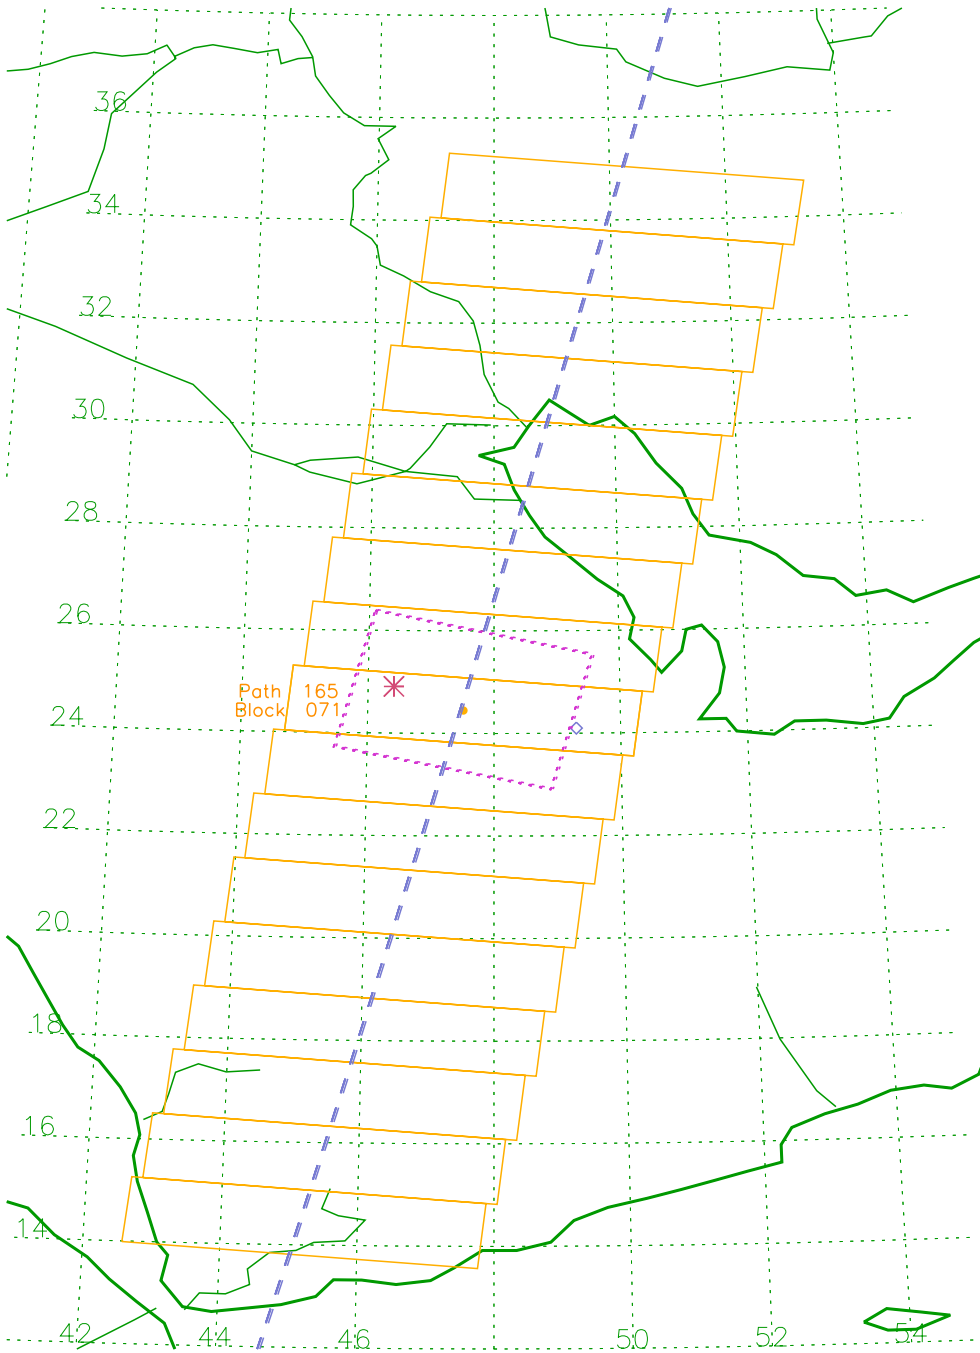

MISR paths over Ar_Ruways, Local Mode Site #232 (24.100, 52.800)

Path 161, Block 071

Orbit	X-Track	Df Time	Df Date
#23998	75.6 km	07:06:19	22Jun04
#24231	79.5 km	07:06:03	08Jul04
#24464	74.5 km	07:06:09	24Jul04
#24697	76.0 km	07:06:00	09Aug04
#24930	76.0 km	07:06:00	25Aug04
#25163	76.0 km	07:06:00	10Sep04
#25396	76.0 km	07:06:00	26Sep04

Nearby LM Sites

- 232 Ar_Ruways
- 234 Bahrain
- 235 Harad

MISR paths over Bahrain, Local Mode Site #234 (26.170, 50.500)

Path 163, Block 070

Orbit	X-Track	Df Time	Df Date
#24202	50.3 km	07:17:51	06Jul04
#24435	46.3 km	07:17:55	22Jul04
#24668	46.0 km	07:18:00	07Aug04
#24901	46.0 km	07:18:00	23Aug04
#25134	46.0 km	07:18:00	08Sep04
#25367	46.0 km	07:18:00	24Sep04
#25600	46.0 km	07:18:00	10Oct04

Nearby LM Sites

233 Qatar

MISR paths over Harad, Local Mode Site #235 (24.100, 49.300)

Path 164, Block 071

Orbit	X-Track	Df Time	Df Date
#24071	36.1 km	07:24:42	27Jun04
#24304	34.9 km	07:24:34	13Jul04
#24537	39.0 km	07:25:00	29Jul04
#24770	39.0 km	07:25:00	14Aug04
#25003	39.0 km	07:25:00	30Aug04
#25236	39.0 km	07:25:00	15Sep04
#25469	39.0 km	07:25:00	01Oct04

Nearby LM Sites

233 Qatar

MISR paths over SolarVillage, Local Mode Site #236 (24.910, 46.410)

Path 165, Block 071

Orbit	X-Track	Df Time	Df Date
#24173	118.3 km	07:30:38	04Jul04
#24406	115.2 km	07:30:39	20Jul04
#24639	114.0 km	07:31:00	05Aug04
#24872	114.0 km	07:31:00	21Aug04
#25105	114.0 km	07:31:00	06Sep04
#25338	114.0 km	07:31:00	22Sep04
#25571	114.0 km	07:31:00	08Oct04