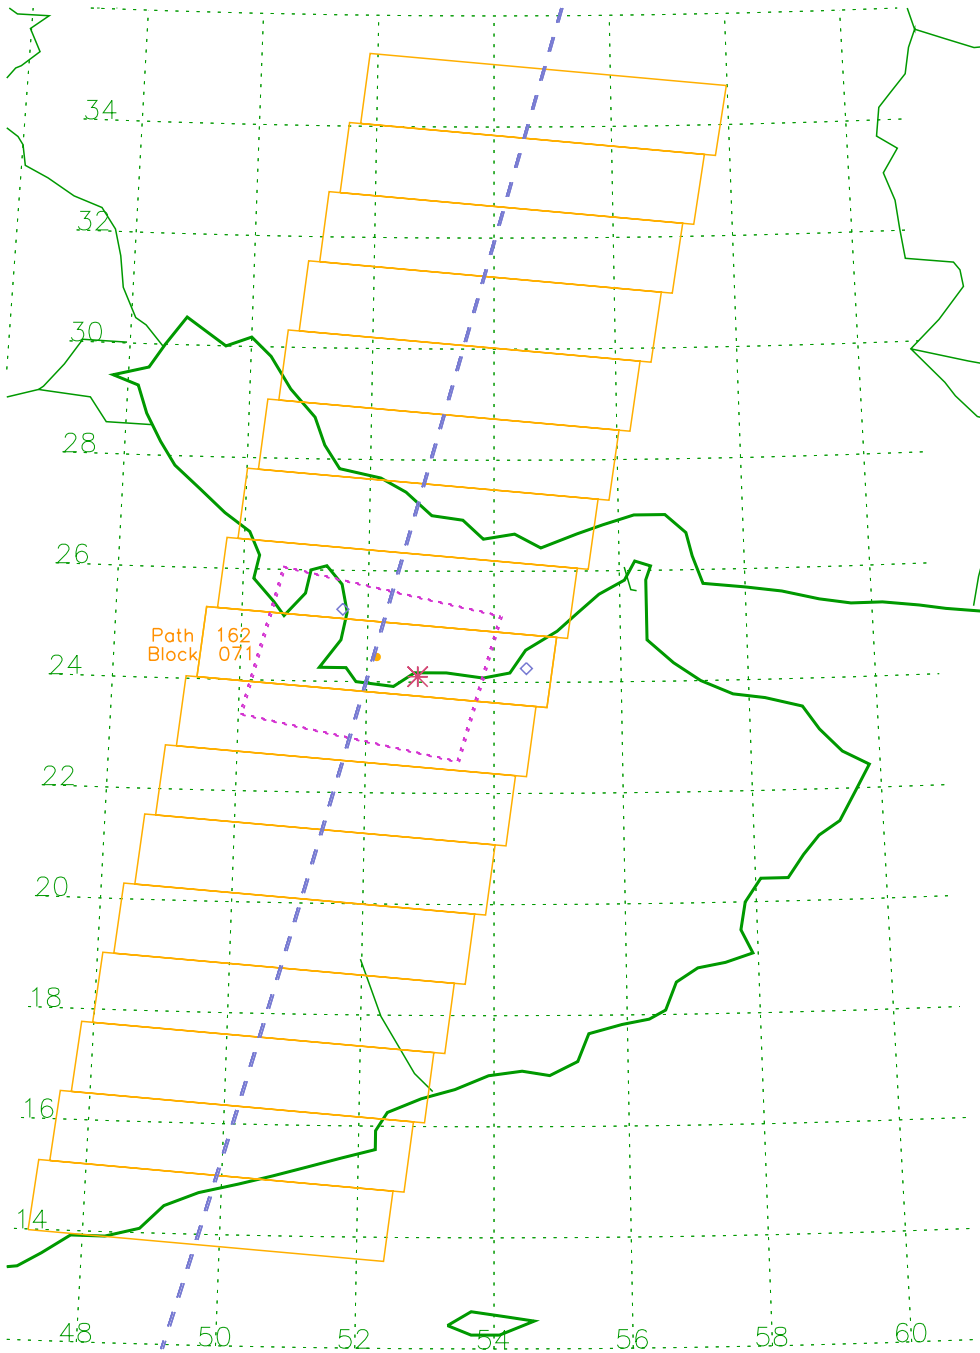

MISR paths over AL_Qurayni, Local Mode Site #231 (22.000, 54.000)

Path 161, Block 073

Orbit	X-Track	Df Time	Df Date
#23998	94.9 km	07:06:47	22Jun04
#24231	90.7 km	07:06:32	08Jul04
#24464	95.9 km	07:06:37	24Jul04
#24697	95.0 km	07:07:00	09Aug04
#24930	95.0 km	07:07:00	25Aug04
#25163	95.0 km	07:07:00	10Sep04
#25396	95.0 km	07:07:00	26Sep04

MISR paths over Ar_Ruways, Local Mode Site #232 (24.100, 52.800)

Path 161, Block 071

Orbit	X-Track	Df Time	Df Date
#23998	75.6 km	07:06:19	22Jun04
#24231	79.5 km	07:06:03	08Jul04
#24464	74.5 km	07:06:09	24Jul04
#24697	76.0 km	07:06:00	09Aug04
#24930	76.0 km	07:06:00	25Aug04
#25163	76.0 km	07:06:00	10Sep04
#25396	76.0 km	07:06:00	26Sep04

Nearby LM Sites

- 230 Al_Dhafra
- 233 Qatar

MISR paths over Ar_Ruways, Local Mode Site #232 (24.100, 52.800)

Path 162, Block 071

Orbit	X-Track	Df Time	Df Date
#24100	76.1 km	07:12:17	29Jun04
#24333	76.3 km	07:12:11	15Jul04
#24566	80.0 km	07:12:00	31Jul04
#24799	80.0 km	07:12:00	16Aug04
#25032	80.0 km	07:12:00	01Sep04
#25265	80.0 km	07:12:00	17Sep04
#25498	80.0 km	07:12:00	03Oct04

Nearby LM Sites

- 230 Al_Dhafra
- 233 Qatar

MISR paths over Qatar, Local Mode Site #233 (25.300, 51.600)

MISR paths over Qatar, Local Mode Site #233 (25.300, 51.600)

Path 163, Block 070

Orbit	X-Track	Df Time	Df Date
#24202	78.8 km	07:18:00	06Jul04
#24435	82.8 km	07:18:04	22Jul04
#24668	83.0 km	07:18:00	07Aug04
#24901	83.0 km	07:18:00	23Aug04
#25134	83.0 km	07:18:00	08Sep04
#25367	83.0 km	07:18:00	24Sep04
#25600	83.0 km	07:18:00	10Oct04