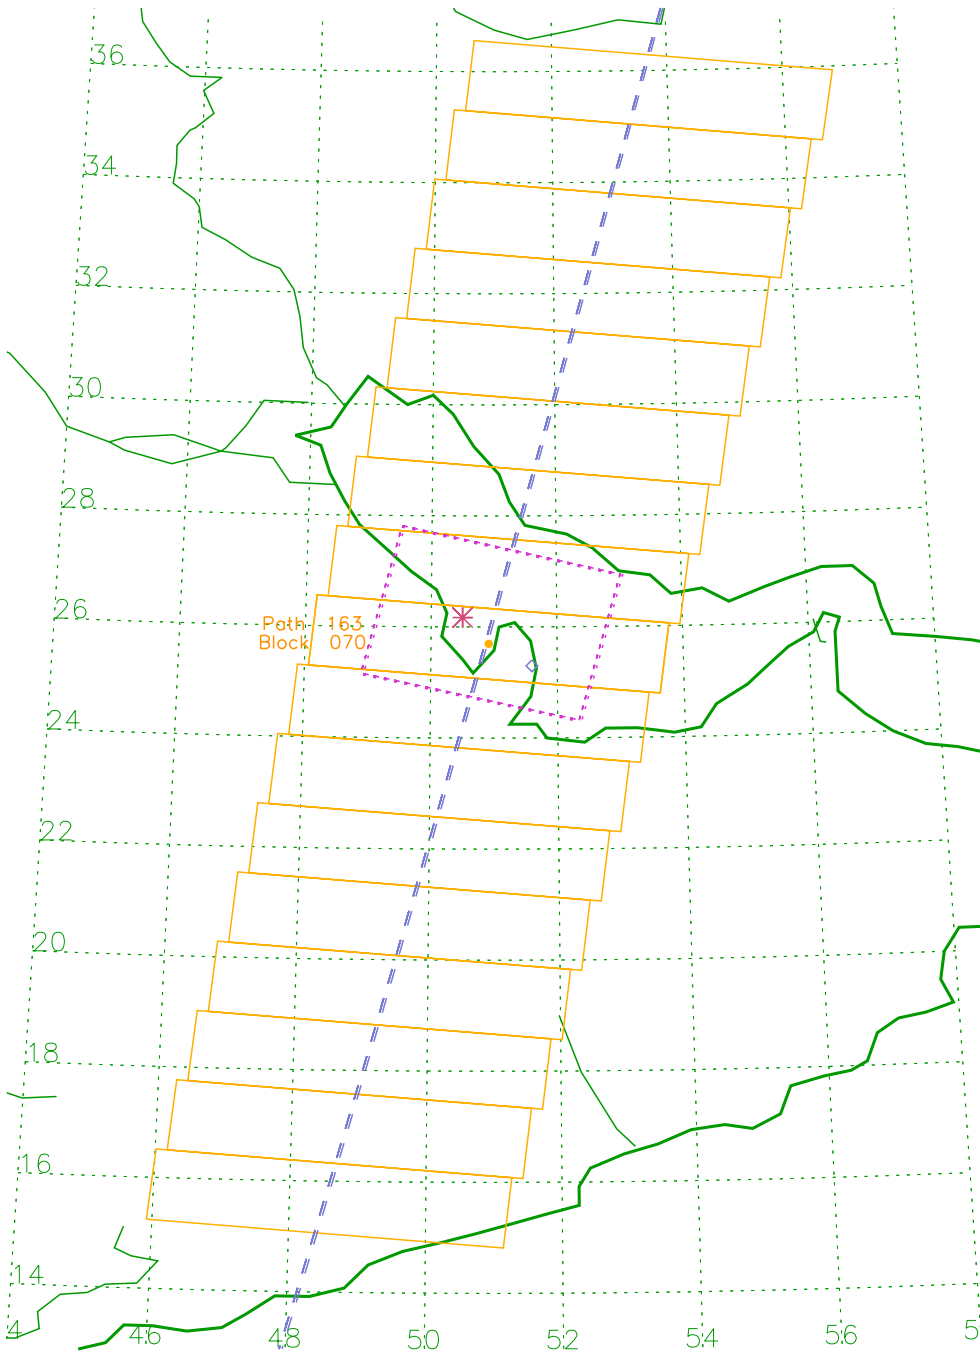

MISR paths over Ar_Ruways, Local Mode Site #232 (24.100, 52.800)

Path 161, Block 071

Orbit	X-Track	Df Time	Df Date
#23998	75.6 km	07:06:19	22Jun04
#24231	79.5 km	07:06:03	08Jul04
#24464	74.5 km	07:06:09	24Jul04
#24697	76.0 km	07:06:00	09Aug04
#24930	76.0 km	07:06:00	25Aug04
#25163	76.0 km	07:06:00	10Sep04
#25396	76.0 km	07:06:00	26Sep04

Nearby LM Sites

- 230 Al_Dhafra
- 233 Qatar

MISR paths over Ar_Ruways, Local Mode Site #232 (24.100, 52.800)

Path 162, Block 071

Orbit	X-Track	Df Time	Df Date
#24100	76.1 km	07:12:17	29Jun04
#24333	76.3 km	07:12:11	15Jul04
#24566	80.0 km	07:12:00	31Jul04
#24799	80.0 km	07:12:00	16Aug04
#25032	80.0 km	07:12:00	01Sep04
#25265	80.0 km	07:12:00	17Sep04
#25498	80.0 km	07:12:00	03Oct04

Nearby LM Sites

- 230 Al_Dhafra
- 233 Qatar

MISR paths over Qatar, Local Mode Site #233 (25.300, 51.600)

MISR paths over Qatar, Local Mode Site #233 (25.300, 51.600)

Path 163, Block 070

Orbit	X-Track	Df Time	Df Date
#24202	78.8 km	07:18:00	06Jul04
#24435	82.8 km	07:18:04	22Jul04
#24668	83.0 km	07:18:00	07Aug04
#24901	83.0 km	07:18:00	23Aug04
#25134	83.0 km	07:18:00	08Sep04
#25367	83.0 km	07:18:00	24Sep04
#25600	83.0 km	07:18:00	10Oct04

Nearby LM Sites

- 232 Ar_Ruways
- 234 Bahrain
- 235 Harad

MISR paths over Bahrain, Local Mode Site #234 (26.170, 50.500)

Path 163, Block 070

Orbit	X-Track	Df Time	Df Date
#24202	50.3 km	07:17:51	06Jul04
#24435	46.3 km	07:17:55	22Jul04
#24668	46.0 km	07:18:00	07Aug04
#24901	46.0 km	07:18:00	23Aug04
#25134	46.0 km	07:18:00	08Sep04
#25367	46.0 km	07:18:00	24Sep04
#25600	46.0 km	07:18:00	10Oct04