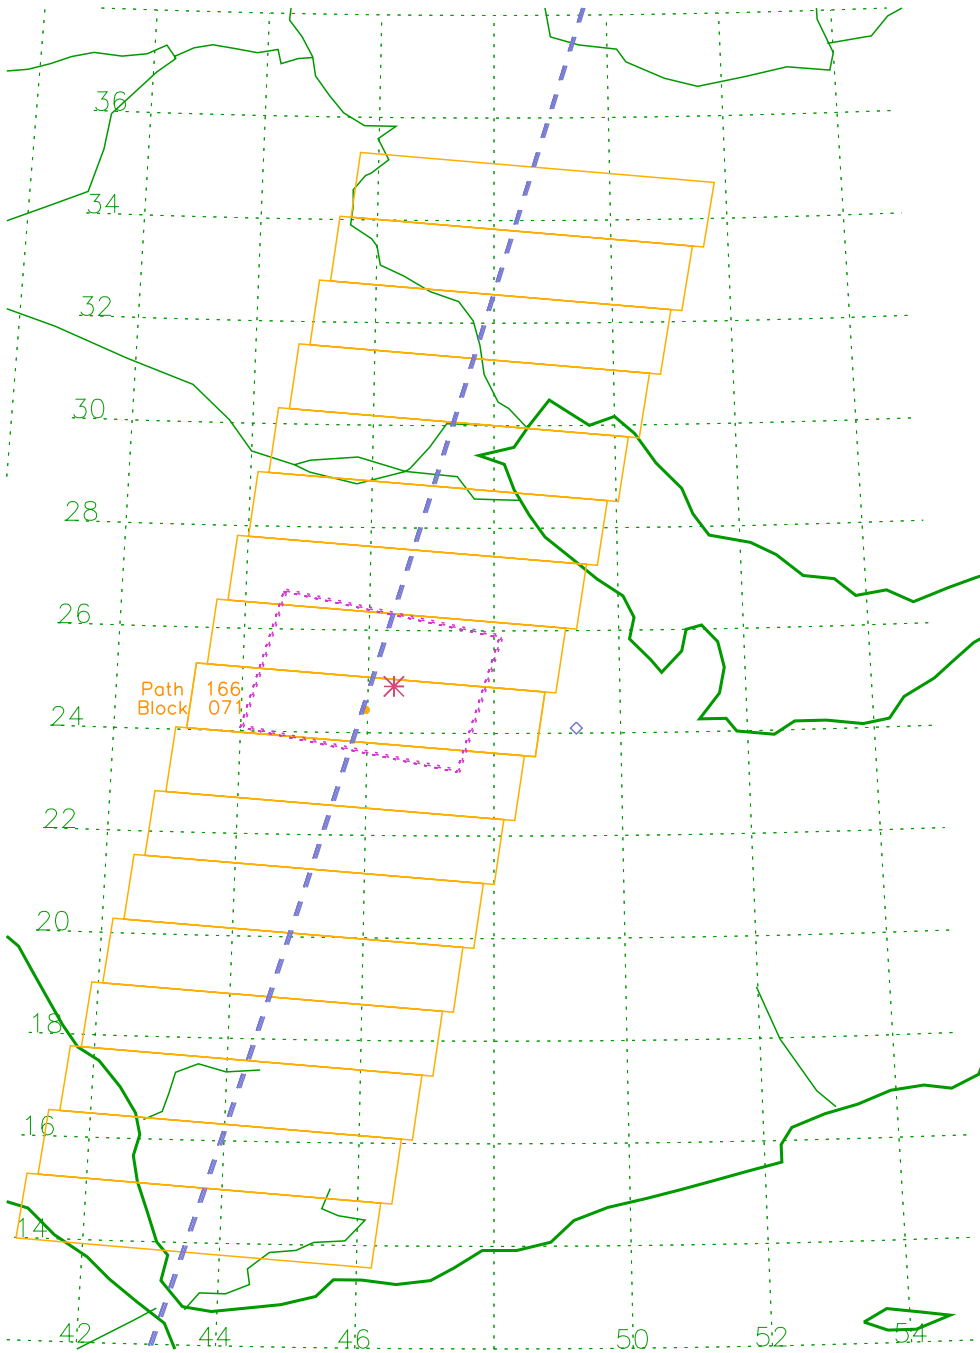

MISR paths over Ar_Ruways, Local Mode Site #232 (24.100, 52.800)

Path 161, Block 071

Orbit	X-Track	Df Time	Df Date
#23998	75.6 km	07:06:19	22Jun04
#24231	79.5 km	07:06:03	08Jul04
#24464	74.5 km	07:06:09	24Jul04
#24697	76.0 km	07:06:00	09Aug04
#24930	76.0 km	07:06:00	25Aug04
#25163	76.0 km	07:06:00	10Sep04
#25396	76.0 km	07:06:00	26Sep04

Nearby LM Sites

- 232 Ar_Ruways
- 234 Bahrain
- 235 Harad

MISR paths over Bahrain, Local Mode Site #234 (26.170, 50.500)

Path 163, Block 070

Orbit	X-Track	Df Time	Df Date
#24202	50.3 km	07:17:51	06Jul04
#24435	46.3 km	07:17:55	22Jul04
#24668	46.0 km	07:18:00	07Aug04
#24901	46.0 km	07:18:00	23Aug04
#25134	46.0 km	07:18:00	08Sep04
#25367	46.0 km	07:18:00	24Sep04
#25600	46.0 km	07:18:00	10Oct04

Nearby LM Sites

233 Qatar

MISR paths over SolarVillage, Local Mode Site #236 (24.910, 46.410)

Path 165, Block 071

Orbit	X-Track	Df Time	Df Date
#24173	118.3 km	07:30:38	04Jul04
#24406	115.2 km	07:30:39	20Jul04
#24639	114.0 km	07:31:00	05Aug04
#24872	114.0 km	07:31:00	21Aug04
#25105	114.0 km	07:31:00	06Sep04
#25338	114.0 km	07:31:00	22Sep04
#25571	114.0 km	07:31:00	08Oct04

Nearby LM Sites

235 Harad

MISR paths over SolarVillage, Local Mode Site #236 (24.910, 46.410)

Path 166, Block 071

Orbit	X-Track	Df Time	Df Date
#24042	36.8 km	07:36:52	25Jun04
#24275	34.4 km	07:36:41	11Jul04
#24508	40.0 km	07:37:00	27Jul04
#24741	40.0 km	07:37:00	12Aug04
#24974	40.0 km	07:37:00	28Aug04
#25207	40.0 km	07:37:00	13Sep04
#25440	40.0 km	07:37:00	29Sep04