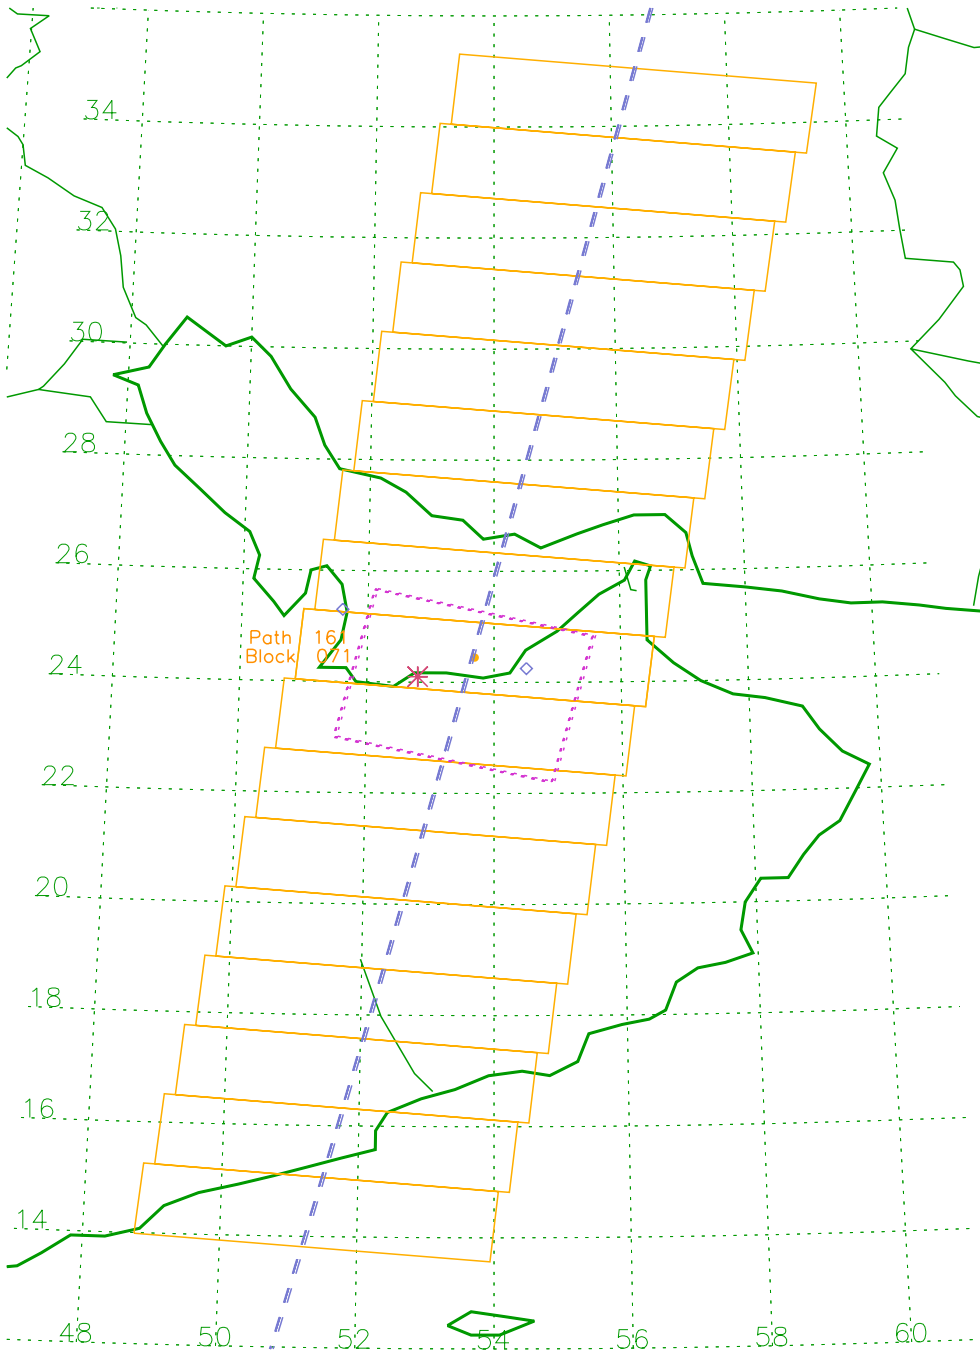

MISR Local Mode Sites, MidEast

MISR paths over AL_Jabal, Local Mode Site #228 (25.000, 58.000)

Path 158, Block 071

Orbit	X-Track	Df Time	Df Date
#24158	43.6 km	06:47:19	03Jul04
#24391	41.3 km	06:47:19	19Jul04
#24624	40.0 km	06:47:00	04Aug04
#24857	40.0 km	06:47:00	20Aug04
#25090	40.0 km	06:47:00	05Sep04
#25323	40.0 km	06:47:00	21Sep04
#25556	40.0 km	06:47:00	07Oct04

Nearby LM Sites

- 229 AL_Fujayrah
- 232 Ar_Ruways

MISR paths over AL_Qurayni, Local Mode Site #231 (22.000, 54.000)

Path 160, Block 073

Orbit	X-Track	Df Time	Df Date
#24129	63.4 km	07:00:34	01Jul04
#24362	62.0 km	07:00:30	17Jul04
#24595	60.0 km	07:01:00	02Aug04
#24828	60.0 km	07:01:00	18Aug04
#25061	60.0 km	07:01:00	03Sep04
#25294	60.0 km	07:01:00	19Sep04
#25527	60.0 km	07:01:00	05Oct04

MISR paths over AL_Qurayni, Local Mode Site #231 (22.000, 54.000)

Path 161, Block 073

Orbit	X-Track	Df Time	Df Date
#23998	94.9 km	07:06:47	22Jun04
#24231	90.7 km	07:06:32	08Jul04
#24464	95.9 km	07:06:37	24Jul04
#24697	95.0 km	07:07:00	09Aug04
#24930	95.0 km	07:07:00	25Aug04
#25163	95.0 km	07:07:00	10Sep04
#25396	95.0 km	07:07:00	26Sep04

MISR paths over Ar_Ruways, Local Mode Site #232 (24.100, 52.800)

Path 161, Block 071

Orbit	X-Track	Df Time	Df Date
#23998	75.6 km	07:06:19	22Jun04
#24231	79.5 km	07:06:03	08Jul04
#24464	74.5 km	07:06:09	24Jul04
#24697	76.0 km	07:06:00	09Aug04
#24930	76.0 km	07:06:00	25Aug04
#25163	76.0 km	07:06:00	10Sep04
#25396	76.0 km	07:06:00	26Sep04