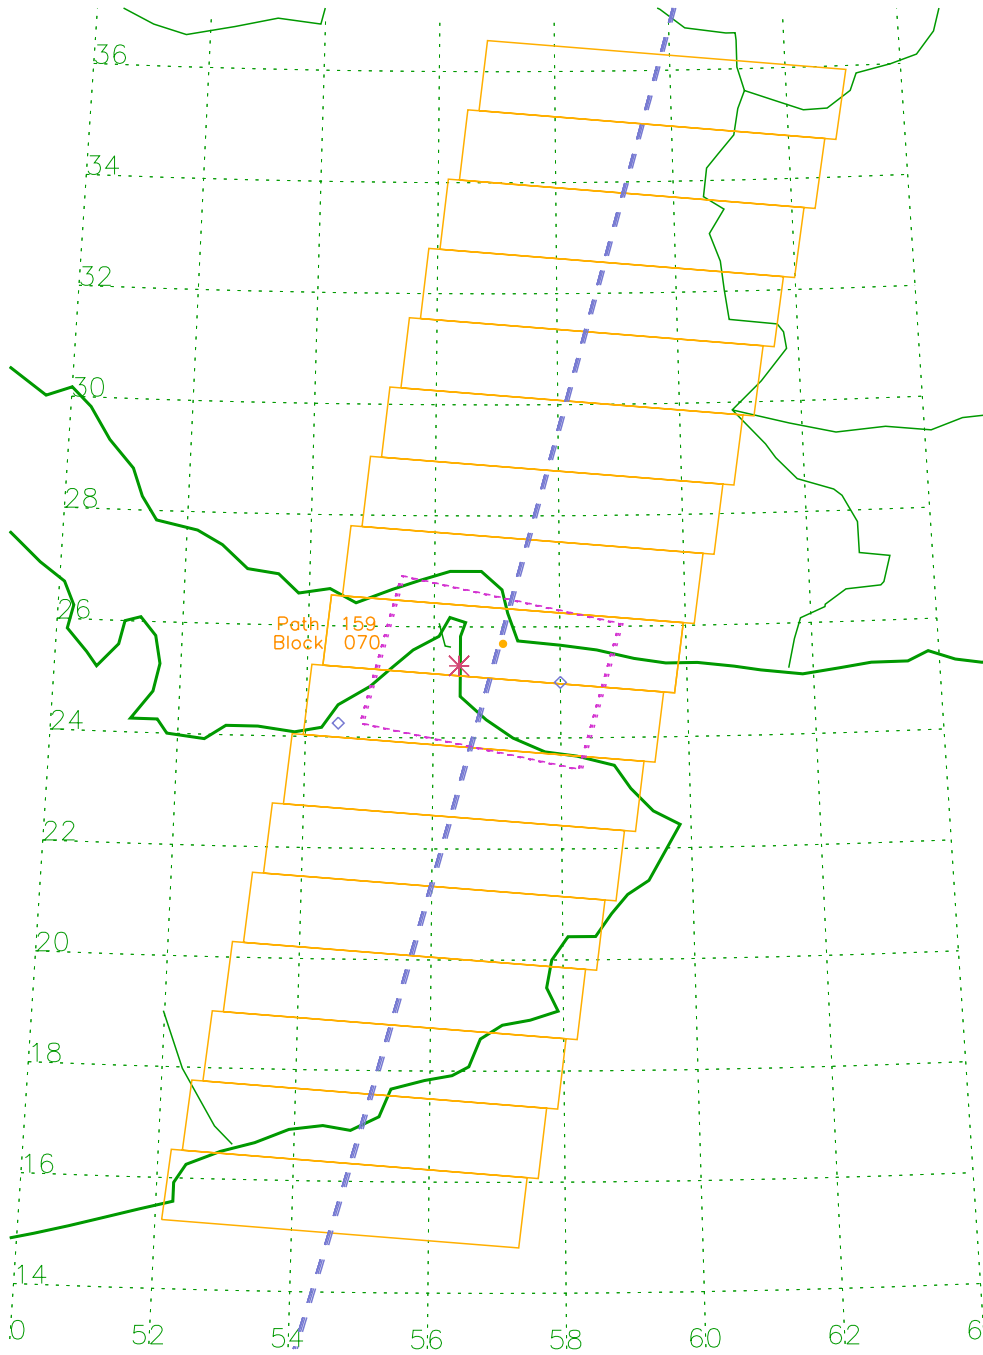

MISR Local Mode Sites, MidEast

MISR paths over AL_Jabal, Local Mode Site #228 (25.000, 58.000)

Path 158, Block 071

Orbit	X-Track	Df Time	Df Date
#24158	43.6 km	06:47:19	03Jul04
#24391	41.3 km	06:47:19	19Jul04
#24624	40.0 km	06:47:00	04Aug04
#24857	40.0 km	06:47:00	20Aug04
#25090	40.0 km	06:47:00	05Sep04
#25323	40.0 km	06:47:00	21Sep04
#25556	40.0 km	06:47:00	07Oct04

Nearby LM Sites

229 AL_Fujayrah

MISR paths over Al_Jabal, Local Mode Site #228 (25.000, 58.000)

Path 159, Block 070

Orbit	X-Track	Df Time	Df Date
#24027	111.1 km	06:53:33	24Jun04
#24260	108.3 km	06:53:20	10Jul04
#24493	114.0 km	06:54:00	26Jul04
#24726	114.0 km	06:54:00	11Aug04
#24959	114.0 km	06:54:00	27Aug04
#25192	114.0 km	06:54:00	12Sep04
#25425	114.0 km	06:54:00	28Sep04

Nearby LM Sites

229 AL_Fujayrah

MISR paths over Al_Fujayrah, Local Mode Site #229 (25.300, 56.400)

Path 159, Block 070

Orbit	X-Track	Df Time	Df Date
#24027	53.9 km	06:53:35	24Jun04
#24260	56.7 km	06:53:22	10Jul04
#24493	51.0 km	06:54:00	26Jul04
#24726	51.0 km	06:54:00	11Aug04
#24959	51.0 km	06:54:00	27Aug04
#25192	51.0 km	06:54:00	12Sep04
#25425	51.0 km	06:54:00	28Sep04

Nearby LM Sites

- 228 Al_Jabal
- 230 Al_Dhafra

MISR paths over Al_Fujayrah, Local Mode Site #229 (25.300, 56.400)

Path 160, Block 070

Orbit	X-Track	Df Time	Df Date
#24129	96.2 km	06:59:33	01Jul04
#24362	97.6 km	06:59:29	17Jul04
#24595	100.0 km	07:00:00	02Aug04
#24828	100.0 km	07:00:00	18Aug04
#25061	100.0 km	07:00:00	03Sep04
#25294	100.0 km	07:00:00	19Sep04
#25527	100.0 km	07:00:00	05Oct04