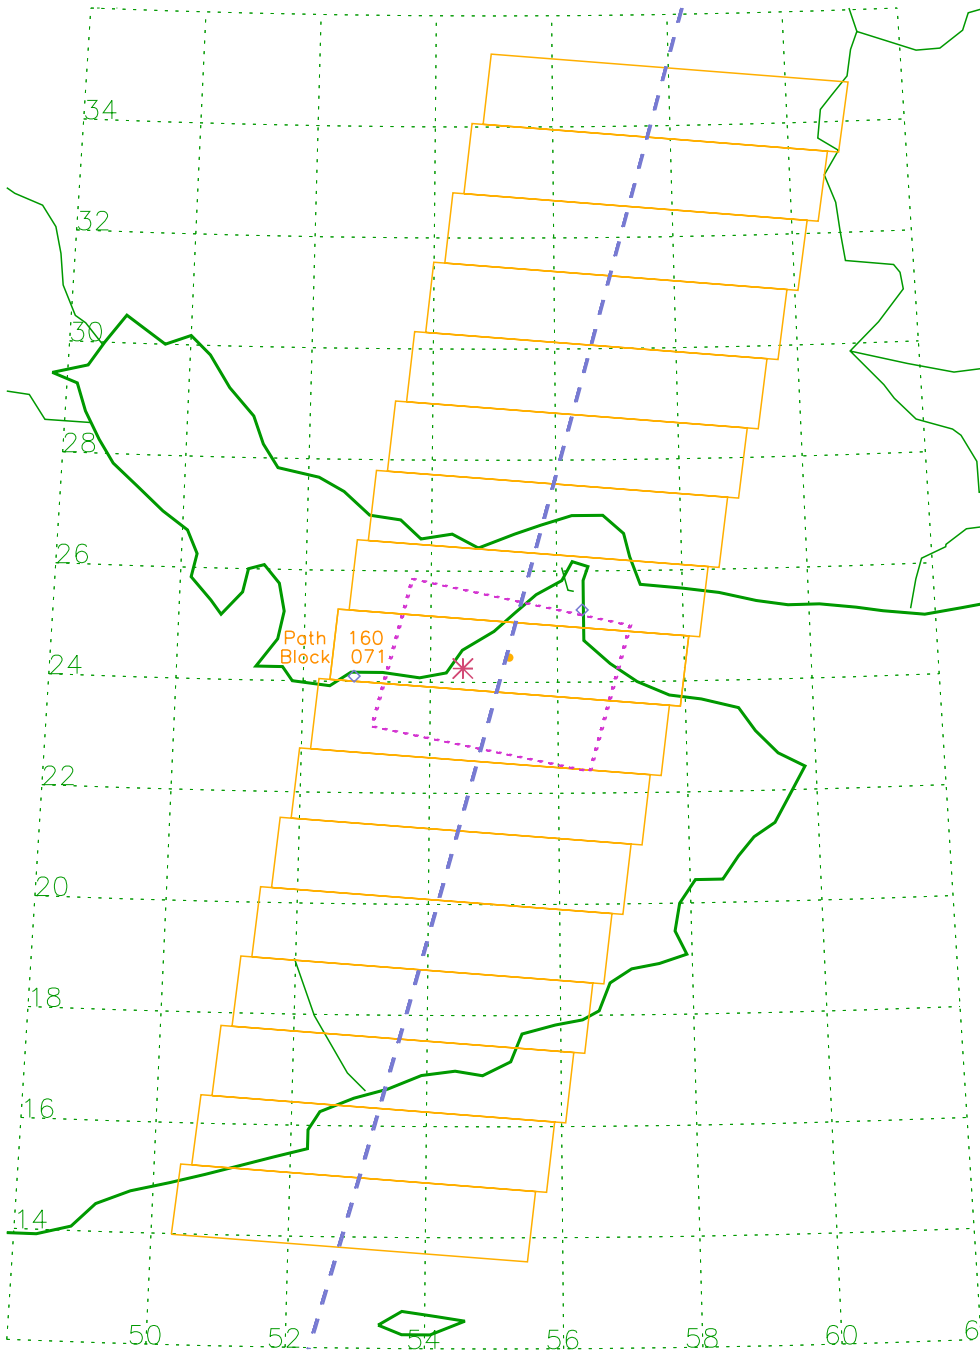

MISR Local Mode Sites, MidEast

MISR paths over AL_Jabal, Local Mode Site #228 (25.000, 58.000)

Path 158, Block 071

Orbit	X-Track	Df Time	Df Date
#24158	43.6 km	06:47:19	03Jul04
#24391	41.3 km	06:47:19	19Jul04
#24624	40.0 km	06:47:00	04Aug04
#24857	40.0 km	06:47:00	20Aug04
#25090	40.0 km	06:47:00	05Sep04
#25323	40.0 km	06:47:00	21Sep04
#25556	40.0 km	06:47:00	07Oct04

Nearby LM Sites

229 AL_Fujayrah

MISR paths over Al_Fujayrah, Local Mode Site #229 (25.300, 56.400)

Path 159, Block 070

Orbit	X-Track	Df Time	Df Date
#24027	53.9 km	06:53:35	24Jun04
#24260	56.7 km	06:53:22	10Jul04
#24493	51.0 km	06:54:00	26Jul04
#24726	51.0 km	06:54:00	11Aug04
#24959	51.0 km	06:54:00	27Aug04
#25192	51.0 km	06:54:00	12Sep04
#25425	51.0 km	06:54:00	28Sep04

Nearby LM Sites

- 228 Al_Jabal
- 230 Al_Dhafra

MISR paths over Al_Fujayrah, Local Mode Site #229 (25.300, 56.400)

Path 160, Block 070

Orbit	X-Track	Df Time	Df Date
#24129	96.2 km	06:59:33	01Jul04
#24362	97.6 km	06:59:29	17Jul04
#24595	100.0 km	07:00:00	02Aug04
#24828	100.0 km	07:00:00	18Aug04
#25061	100.0 km	07:00:00	03Sep04
#25294	100.0 km	07:00:00	19Sep04
#25527	100.0 km	07:00:00	05Oct04

Nearby LM Sites

- 228 AL_Jabal
- 230 AL_Dhafra

MISR paths over Al_Dhafra, Local Mode Site #230 (24.250, 54.510)

Path 160, Block 071

Orbit	X-Track	Df Time	Df Date
#24129	64.8 km	06:59:56	01Jul04
#24362	63.7 km	06:59:53	17Jul04
#24595	61.0 km	07:00:00	02Aug04
#24828	61.0 km	07:00:00	18Aug04
#25061	61.0 km	07:00:00	03Sep04
#25294	61.0 km	07:00:00	19Sep04
#25527	61.0 km	07:00:00	05Oct04