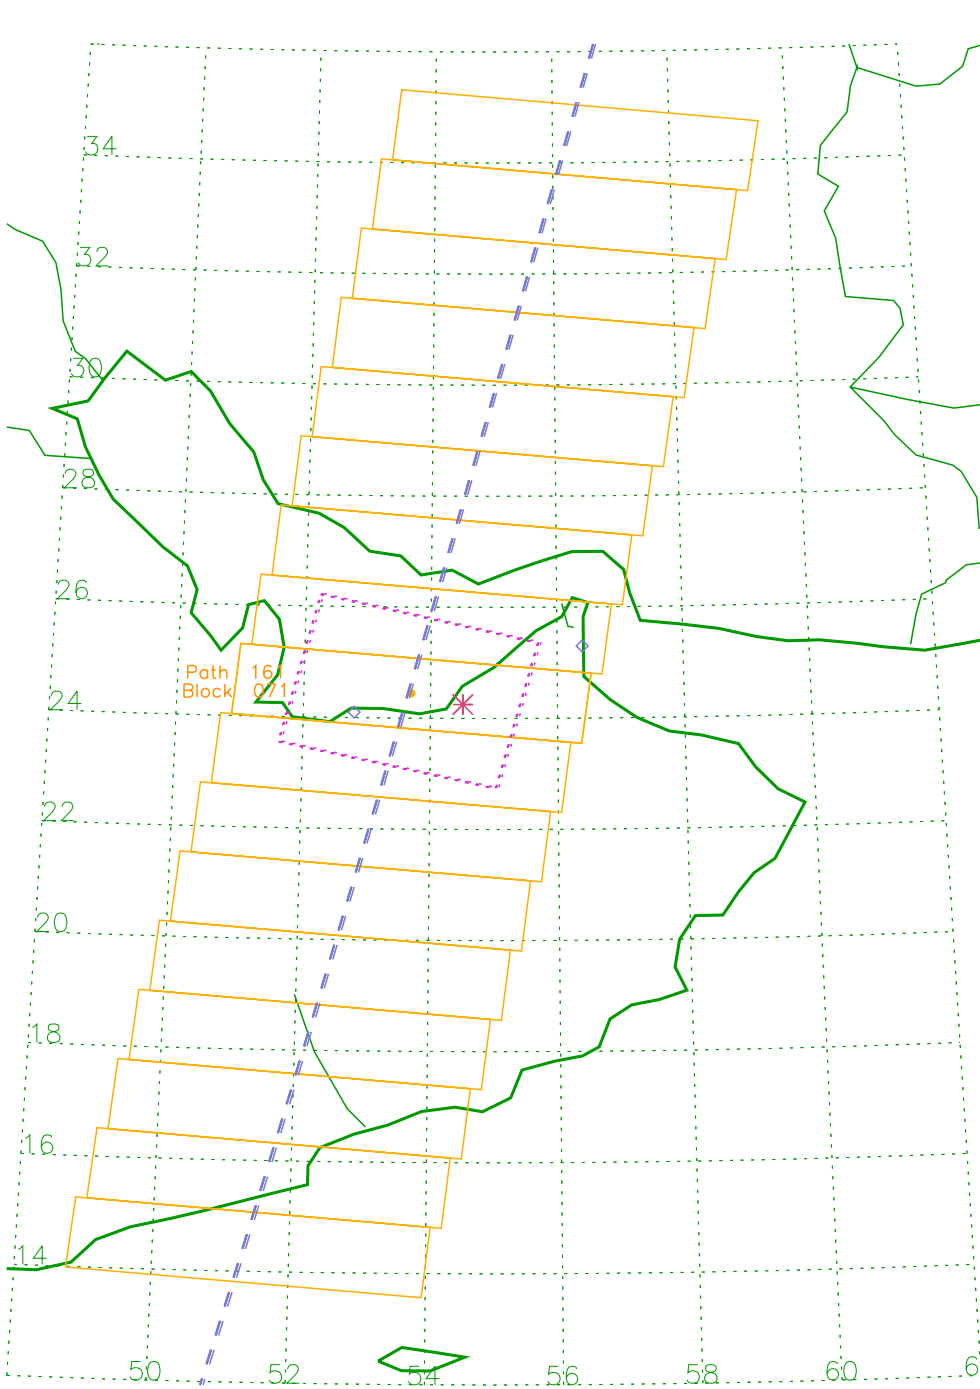

MISR Local Mode Sites, MidEast

MISR paths over AL_Jabal, Local Mode Site #228 (25.000, 58.000)

Path 158, Block 071

Orbit	X-Track	Df Time	Df Date
#24158	43.6 km	06:47:19	03Jul04
#24391	41.3 km	06:47:19	19Jul04
#24624	40.0 km	06:47:00	04Aug04
#24857	40.0 km	06:47:00	20Aug04
#25090	40.0 km	06:47:00	05Sep04
#25323	40.0 km	06:47:00	21Sep04
#25556	40.0 km	06:47:00	07Oct04

Nearby LM Sites

- 228 Al_Jabal
- 230 Al_Dhafra

MISR paths over Al_Fujayrah, Local Mode Site #229 (25.300, 56.400)

Path 160, Block 070

Orbit	X-Track	Df Time	Df Date
#24129	96.2 km	06:59:33	01Jul04
#24362	97.6 km	06:59:29	17Jul04
#24595	100.0 km	07:00:00	02Aug04
#24828	100.0 km	07:00:00	18Aug04
#25061	100.0 km	07:00:00	03Sep04
#25294	100.0 km	07:00:00	19Sep04
#25527	100.0 km	07:00:00	05Oct04

Nearby LM Sites

- 228 AL_Jabal
- 230 AL_Dhafra

MISR paths over Al_Dhafra, Local Mode Site #230 (24.250, 54.510)

Path 160, Block 071

Orbit	X-Track	Df Time	Df Date
#24129	64.8 km	06:59:56	01Jul04
#24362	63.7 km	06:59:53	17Jul04
#24595	61.0 km	07:00:00	02Aug04
#24828	61.0 km	07:00:00	18Aug04
#25061	61.0 km	07:00:00	03Sep04
#25294	61.0 km	07:00:00	19Sep04
#25527	61.0 km	07:00:00	05Oct04

Nearby LM Sites

- 229 AL_Fujayrah
- 232 Ar_Ruways

MISR paths over Al_Dhafra, Local Mode Site #230 (24.250, 54.510)

Path 161, Block 071

Orbit	X-Track	Df Time	Df Date
#23998	90.6 km	07:06:10	22Jun04
#24231	86.7 km	07:05:54	08Jul04
#24464	91.5 km	07:06:00	24Jul04
#24697	91.0 km	07:06:00	09Aug04
#24930	91.0 km	07:06:00	25Aug04
#25163	91.0 km	07:06:00	10Sep04
#25396	91.0 km	07:06:00	26Sep04