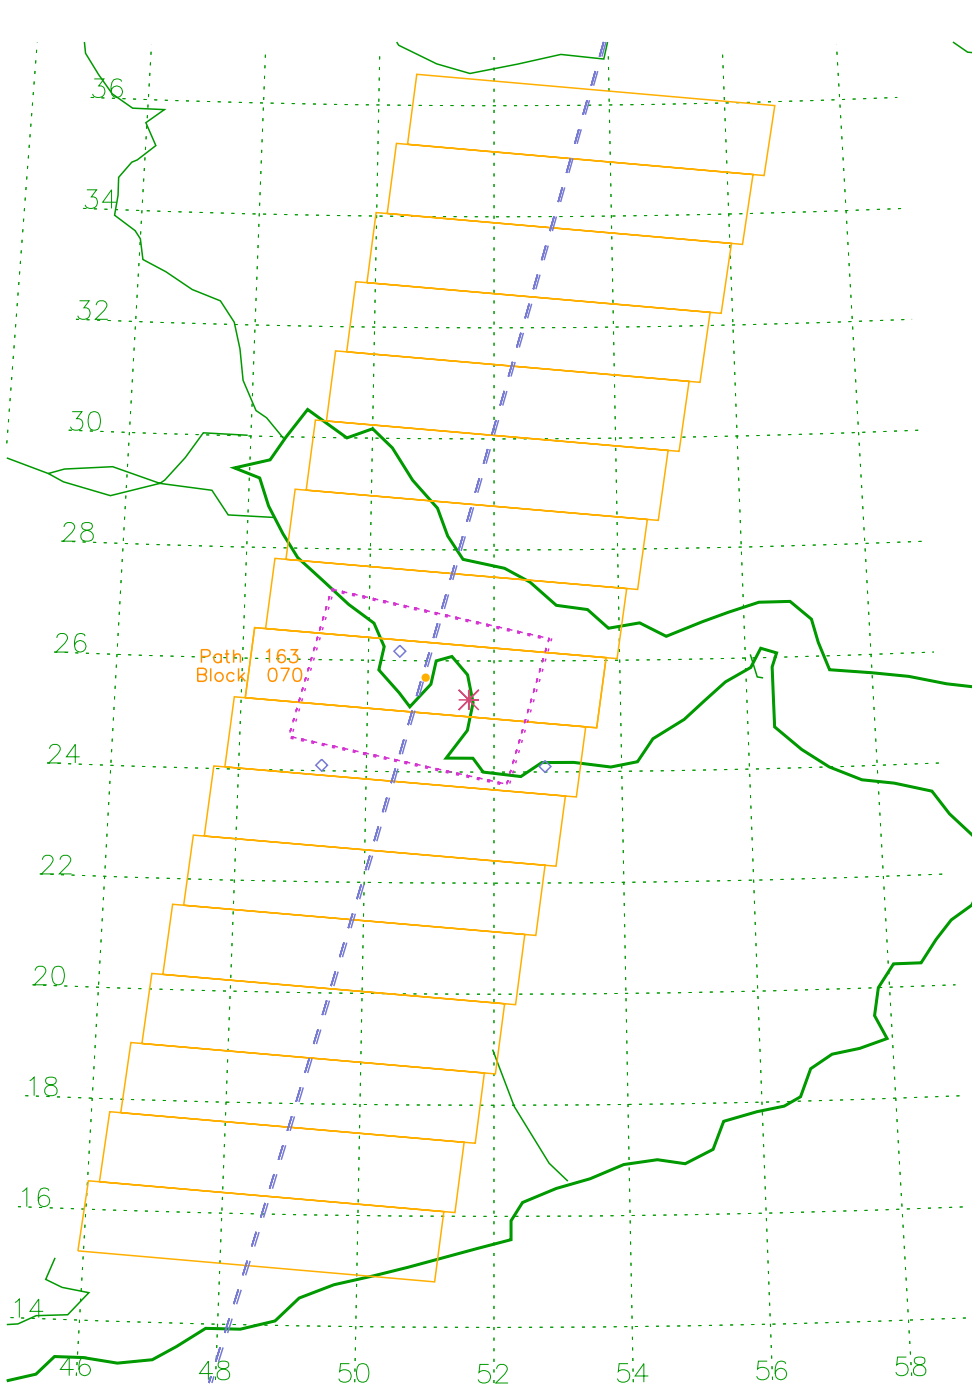

MISR paths over AL_Qurayni, Local Mode Site #231 (22.000, 54.000)

Path 161, Block 073

Orbit	X-Track	Df Time	Df Date
#23998	94.9 km	07:06:47	22Jun04
#24231	90.7 km	07:06:32	08Jul04
#24464	95.9 km	07:06:37	24Jul04
#24697	95.0 km	07:07:00	09Aug04
#24930	95.0 km	07:07:00	25Aug04
#25163	95.0 km	07:07:00	10Sep04
#25396	95.0 km	07:07:00	26Sep04

MISR paths over Ar_Ruways, Local Mode Site #232 (24.100, 52.800)

Path 161, Block 071

Orbit	X-Track	Df Time	Df Date
#23998	75.6 km	07:06:19	22Jun04
#24231	79.5 km	07:06:03	08Jul04
#24464	74.5 km	07:06:09	24Jul04
#24697	76.0 km	07:06:00	09Aug04
#24930	76.0 km	07:06:00	25Aug04
#25163	76.0 km	07:06:00	10Sep04
#25396	76.0 km	07:06:00	26Sep04

Nearby LM Sites

- 230 Al_Dhafra
- 233 Qatar

MISR paths over Ar_Ruways, Local Mode Site #232 (24.100, 52.800)

Path 162, Block 071

Orbit	X-Track	Df Time	Df Date
#24100	76.1 km	07:12:17	29Jun04
#24333	76.3 km	07:12:11	15Jul04
#24566	80.0 km	07:12:00	31Jul04
#24799	80.0 km	07:12:00	16Aug04
#25032	80.0 km	07:12:00	01Sep04
#25265	80.0 km	07:12:00	17Sep04
#25498	80.0 km	07:12:00	03Oct04

Nearby LM Sites

- 230 Al_Dhafra
- 233 Qatar

MISR paths over Qatar, Local Mode Site #233 (25.300, 51.600)

MISR paths over Qatar, Local Mode Site #233 (25.300, 51.600)

Path 163, Block 070

Orbit	X-Track	Df Time	Df Date
#24202	78.8 km	07:18:00	06Jul04
#24435	82.8 km	07:18:04	22Jul04
#24668	83.0 km	07:18:00	07Aug04
#24901	83.0 km	07:18:00	23Aug04
#25134	83.0 km	07:18:00	08Sep04
#25367	83.0 km	07:18:00	24Sep04
#25600	83.0 km	07:18:00	10Oct04