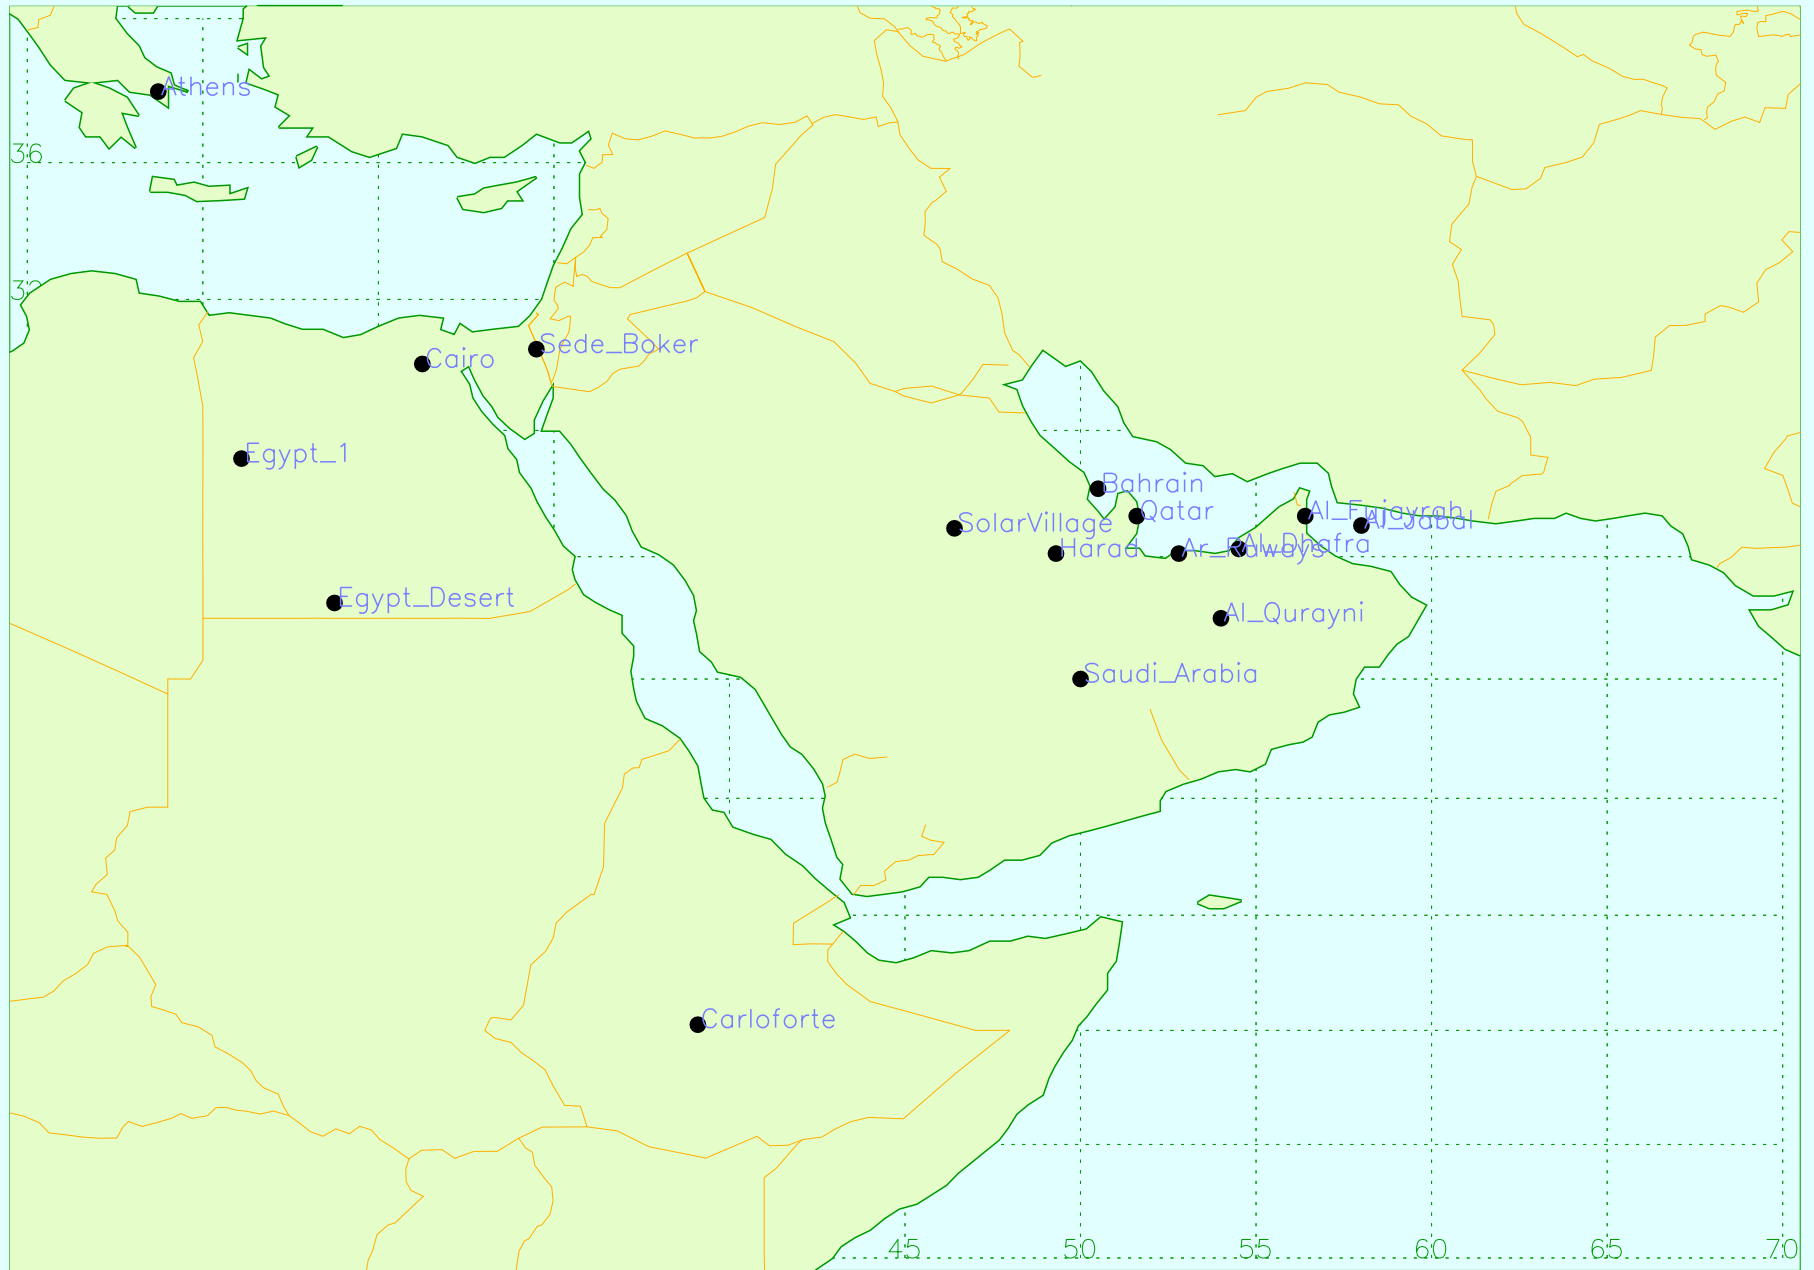

MISR Local Mode Sites, MidEast

MISR paths over AL_Jabal, Local Mode Site #228 (25.000, 58.000)

Path 158, Block 071

Orbit	X-Track	Df Time	Df Date
#24158	43.6 km	06:47:19	03Jul04
#24391	41.3 km	06:47:19	19Jul04
#24624	40.0 km	06:47:00	04Aug04
#24857	40.0 km	06:47:00	20Aug04
#25090	40.0 km	06:47:00	05Sep04
#25323	40.0 km	06:47:00	21Sep04
#25556	40.0 km	06:47:00	07Oct04

Nearby LM Sites

- 228 Al_Jabal
- 230 Al_Dhafra

MISR paths over Al_Fujayrah, Local Mode Site #229 (25.300, 56.400)

Path 160, Block 070

Orbit	X-Track	Df Time	Df Date
#24129	96.2 km	06:59:33	01Jul04
#24362	97.6 km	06:59:29	17Jul04
#24595	100.0 km	07:00:00	02Aug04
#24828	100.0 km	07:00:00	18Aug04
#25061	100.0 km	07:00:00	03Sep04
#25294	100.0 km	07:00:00	19Sep04
#25527	100.0 km	07:00:00	05Oct04

Nearby LM Sites

- 230 Al_Dhafra
- 233 Qatar

MISR paths over Qatar, Local Mode Site #233 (25.300, 51.600)

MISR paths over Qatar, Local Mode Site #233 (25.300, 51.600)

Path 163, Block 070

Orbit	X-Track	Df Time	Df Date
#24202	78.8 km	07:18:00	06Jul04
#24435	82.8 km	07:18:04	22Jul04
#24668	83.0 km	07:18:00	07Aug04
#24901	83.0 km	07:18:00	23Aug04
#25134	83.0 km	07:18:00	08Sep04
#25367	83.0 km	07:18:00	24Sep04
#25600	83.0 km	07:18:00	10Oct04

Nearby LM Sites

233 Qatar

MISR paths over Bahrain, Local Mode Site #234 (26.170, 50.500)

Path 164, Block 070

Orbit	X-Track	Df Time	Df Date
#24071	103.1 km	07:24:05	27Jun04
#24304	102.2 km	07:23:56	13Jul04
#24537	106.0 km	07:24:00	29Jul04
#24770	106.0 km	07:24:00	14Aug04
#25003	106.0 km	07:24:00	30Aug04
#25236	106.0 km	07:24:00	15Sep04
#25469	106.0 km	07:24:00	01Oct04