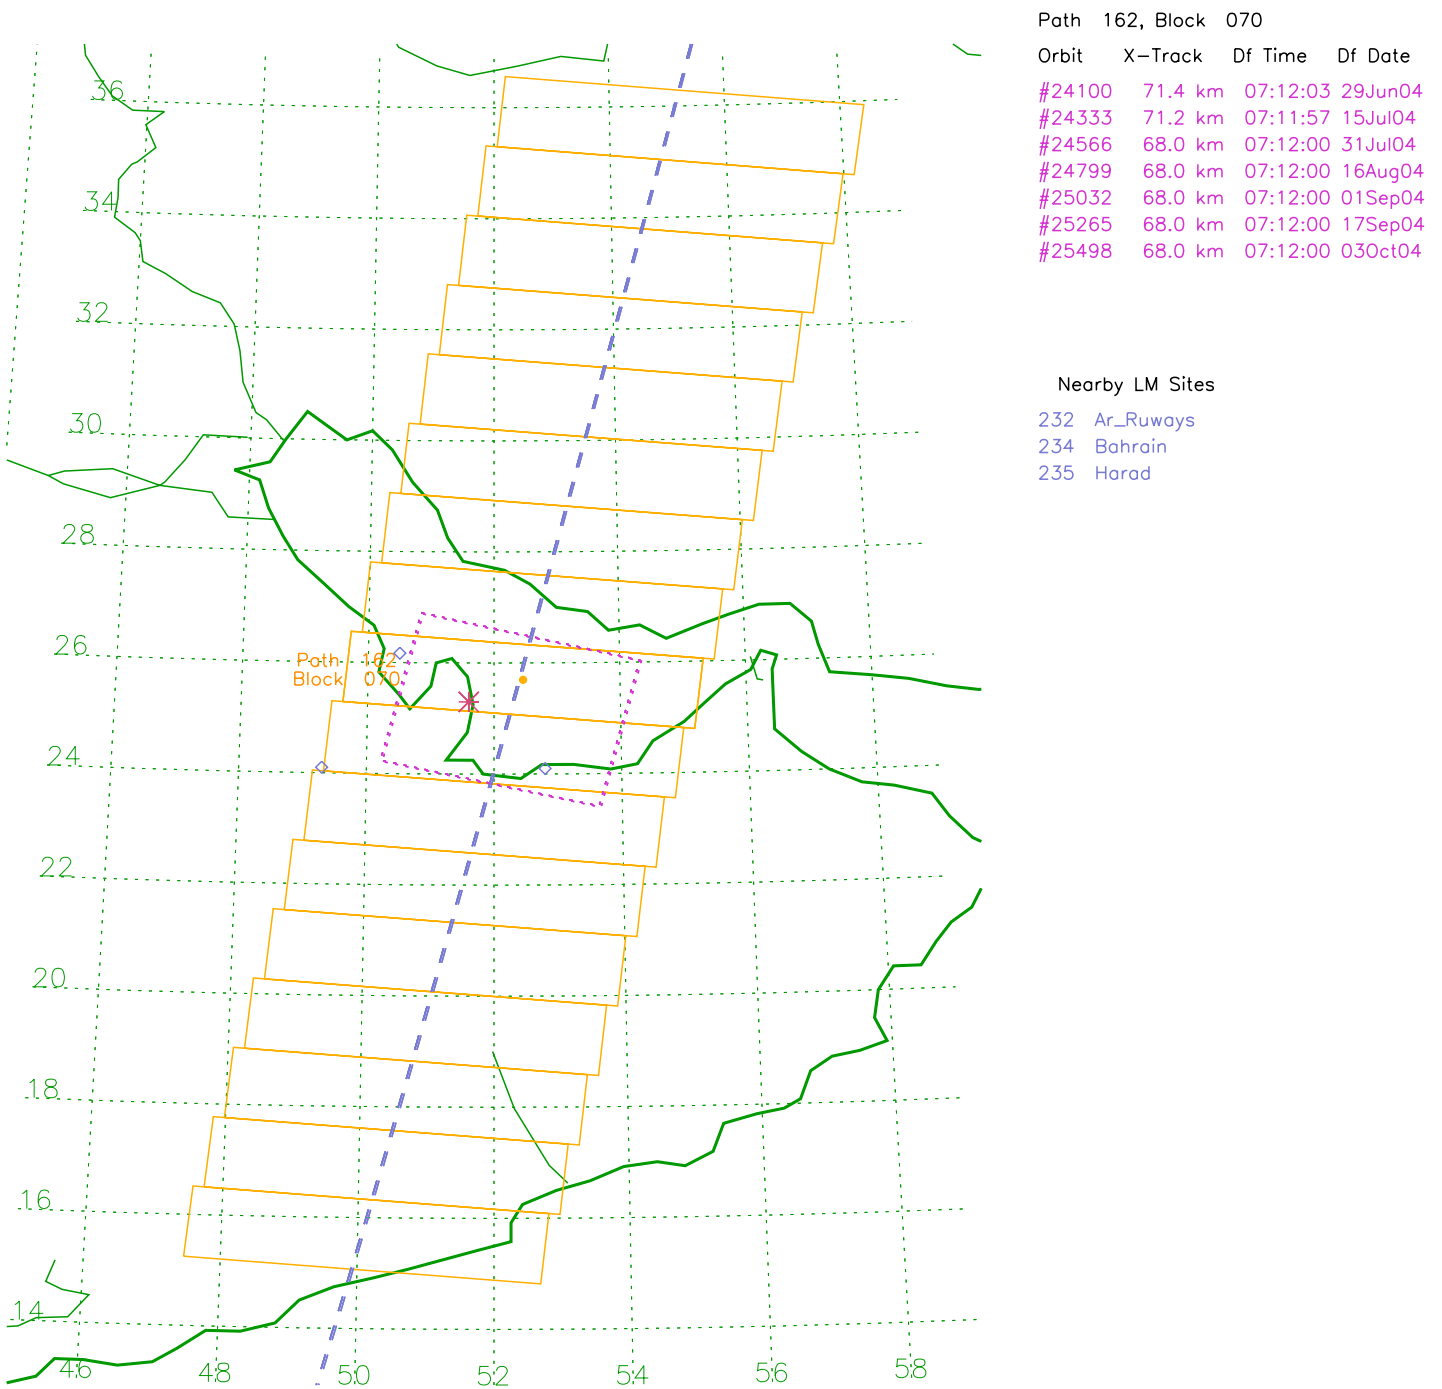

MISR paths over AL_Qurayni, Local Mode Site #231 (22.000, 54.000)

Path 161, Block 073

Orbit	X-Track	Df Time	Df Date
#23998	94.9 km	07:06:47	22Jun04
#24231	90.7 km	07:06:32	08Jul04
#24464	95.9 km	07:06:37	24Jul04
#24697	95.0 km	07:07:00	09Aug04
#24930	95.0 km	07:07:00	25Aug04
#25163	95.0 km	07:07:00	10Sep04
#25396	95.0 km	07:07:00	26Sep04

MISR paths over Ar_Ruways, Local Mode Site #232 (24.100, 52.800)

Path 161, Block 071

Orbit	X-Track	Df Time	Df Date
#23998	75.6 km	07:06:19	22Jun04
#24231	79.5 km	07:06:03	08Jul04
#24464	74.5 km	07:06:09	24Jul04
#24697	76.0 km	07:06:00	09Aug04
#24930	76.0 km	07:06:00	25Aug04
#25163	76.0 km	07:06:00	10Sep04
#25396	76.0 km	07:06:00	26Sep04

Nearby LM Sites

- 230 Al_Dhafra
- 233 Qatar

MISR paths over Ar_Ruways, Local Mode Site #232 (24.100, 52.800)

Path 162, Block 071

Orbit	X-Track	Df Time	Df Date
#24100	76.1 km	07:12:17	29Jun04
#24333	76.3 km	07:12:11	15Jul04
#24566	80.0 km	07:12:00	31Jul04
#24799	80.0 km	07:12:00	16Aug04
#25032	80.0 km	07:12:00	01Sep04
#25265	80.0 km	07:12:00	17Sep04
#25498	80.0 km	07:12:00	03Oct04

Nearby LM Sites

- 230 Al_Dhafra
- 233 Qatar

MISR paths over Qatar, Local Mode Site #233 (25.300, 51.600)

MISR paths over Qatar, Local Mode Site #233 (25.300, 51.600)

Path 163, Block 070

Orbit	X-Track	Df Time	Df Date
#24202	78.8 km	07:18:00	06Jul04
#24435	82.8 km	07:18:04	22Jul04
#24668	83.0 km	07:18:00	07Aug04
#24901	83.0 km	07:18:00	23Aug04
#25134	83.0 km	07:18:00	08Sep04
#25367	83.0 km	07:18:00	24Sep04
#25600	83.0 km	07:18:00	10Oct04