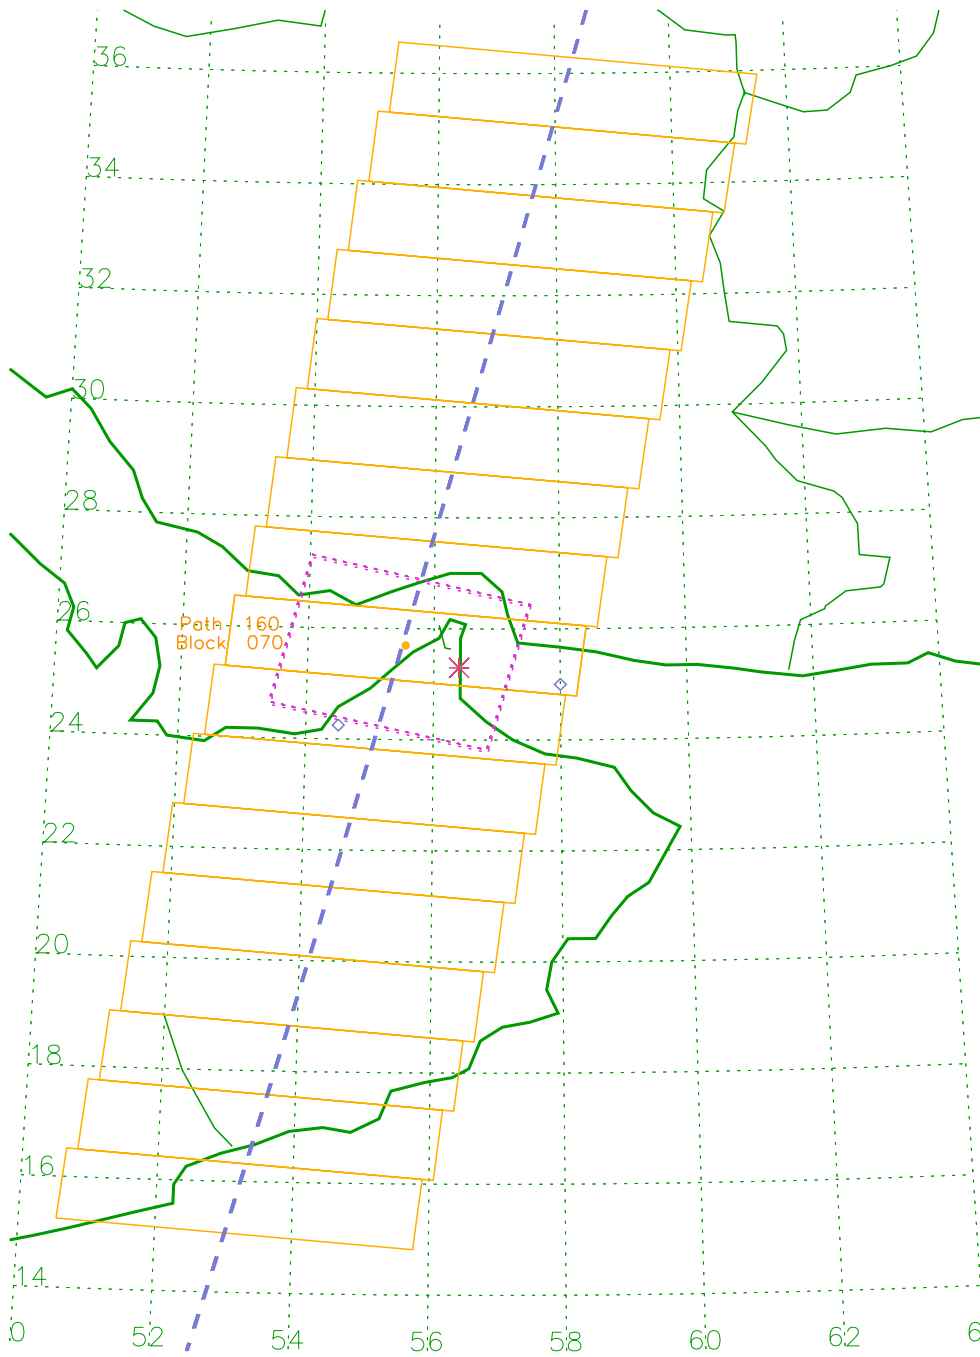

MISR Local Mode Sites, MidEast

MISR paths over AL_Jabal, Local Mode Site #228 (25.000, 58.000)

Path 158, Block 071

Orbit	X-Track	Df Time	Df Date
#24158	43.6 km	06:47:19	03Jul04
#24391	41.3 km	06:47:19	19Jul04
#24624	40.0 km	06:47:00	04Aug04
#24857	40.0 km	06:47:00	20Aug04
#25090	40.0 km	06:47:00	05Sep04
#25323	40.0 km	06:47:00	21Sep04
#25556	40.0 km	06:47:00	07Oct04

Nearby LM Sites

229 AL_Fujayrah

MISR paths over Al_Jabal, Local Mode Site #228 (25.000, 58.000)

Path 159, Block 070

Orbit	X-Track	Df Time	Df Date
#24027	111.1 km	06:53:33	24Jun04
#24260	108.3 km	06:53:20	10Jul04
#24493	114.0 km	06:54:00	26Jul04
#24726	114.0 km	06:54:00	11Aug04
#24959	114.0 km	06:54:00	27Aug04
#25192	114.0 km	06:54:00	12Sep04
#25425	114.0 km	06:54:00	28Sep04

Nearby LM Sites

229 AL_Fujayrah

MISR paths over Al_Fujayrah, Local Mode Site #229 (25.300, 56.400)

Path 159, Block 070

Orbit	X-Track	Df Time	Df Date
#24027	53.9 km	06:53:35	24Jun04
#24260	56.7 km	06:53:22	10Jul04
#24493	51.0 km	06:54:00	26Jul04
#24726	51.0 km	06:54:00	11Aug04
#24959	51.0 km	06:54:00	27Aug04
#25192	51.0 km	06:54:00	12Sep04
#25425	51.0 km	06:54:00	28Sep04

Nearby LM Sites

- 228 Al_Jabal
- 230 Al_Dhafra

MISR paths over Al_Fujayrah, Local Mode Site #229 (25.300, 56.400)

Path 160, Block 070

Orbit	X-Track	Df Time	Df Date
#24129	96.2 km	06:59:33	01Jul04
#24362	97.6 km	06:59:29	17Jul04
#24595	100.0 km	07:00:00	02Aug04
#24828	100.0 km	07:00:00	18Aug04
#25061	100.0 km	07:00:00	03Sep04
#25294	100.0 km	07:00:00	19Sep04
#25527	100.0 km	07:00:00	05Oct04