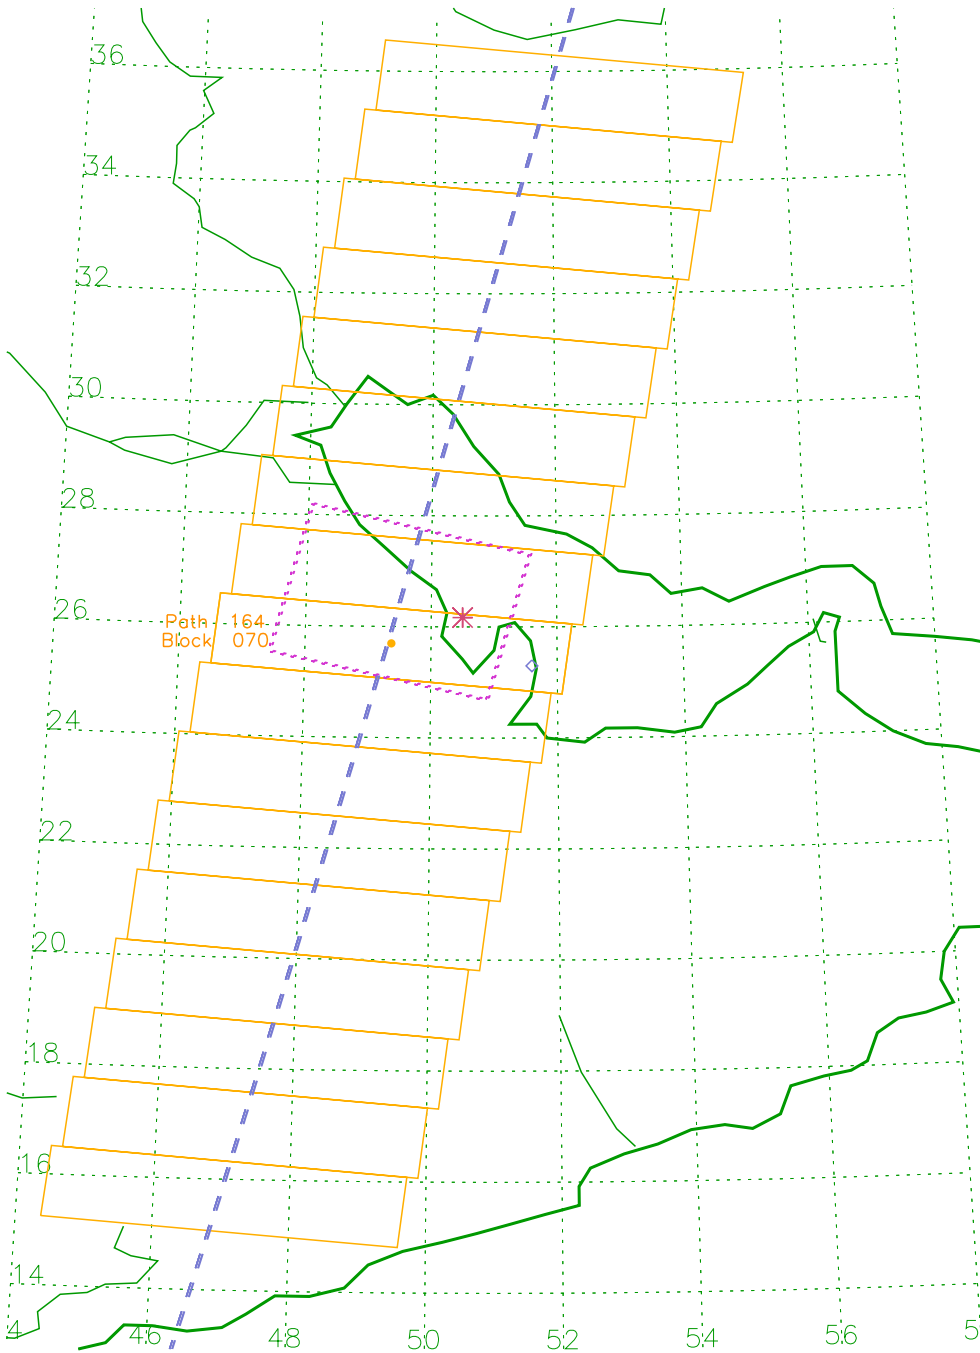

MISR paths over Ar_Ruways, Local Mode Site #232 (24.100, 52.800)

Path 161, Block 071

Orbit	X-Track	Df Time	Df Date
#23998	75.6 km	07:06:19	22Jun04
#24231	79.5 km	07:06:03	08Jul04
#24464	74.5 km	07:06:09	24Jul04
#24697	76.0 km	07:06:00	09Aug04
#24930	76.0 km	07:06:00	25Aug04
#25163	76.0 km	07:06:00	10Sep04
#25396	76.0 km	07:06:00	26Sep04

Nearby LM Sites

- 230 Al_Dhafra
- 233 Qatar

MISR paths over Qatar, Local Mode Site #233 (25.300, 51.600)

MISR paths over Qatar, Local Mode Site #233 (25.300, 51.600)

Path 163, Block 070

Orbit	X-Track	Df Time	Df Date
#24202	78.8 km	07:18:00	06Jul04
#24435	82.8 km	07:18:04	22Jul04
#24668	83.0 km	07:18:00	07Aug04
#24901	83.0 km	07:18:00	23Aug04
#25134	83.0 km	07:18:00	08Sep04
#25367	83.0 km	07:18:00	24Sep04
#25600	83.0 km	07:18:00	10Oct04

Nearby LM Sites

- 232 Ar_Ruways
- 234 Bahrain
- 235 Harad

MISR paths over Bahrain, Local Mode Site #234 (26.170, 50.500)

Path 163, Block 070

Orbit	X-Track	Df Time	Df Date
#24202	50.3 km	07:17:51	06Jul04
#24435	46.3 km	07:17:55	22Jul04
#24668	46.0 km	07:18:00	07Aug04
#24901	46.0 km	07:18:00	23Aug04
#25134	46.0 km	07:18:00	08Sep04
#25367	46.0 km	07:18:00	24Sep04
#25600	46.0 km	07:18:00	10Oct04

Nearby LM Sites

233 Qatar

MISR paths over Bahrain, Local Mode Site #234 (26.170, 50.500)

Path 164, Block 070

Orbit	X-Track	Df Time	Df Date
#24071	103.1 km	07:24:05	27Jun04
#24304	102.2 km	07:23:56	13Jul04
#24537	106.0 km	07:24:00	29Jul04
#24770	106.0 km	07:24:00	14Aug04
#25003	106.0 km	07:24:00	30Aug04
#25236	106.0 km	07:24:00	15Sep04
#25469	106.0 km	07:24:00	01Oct04