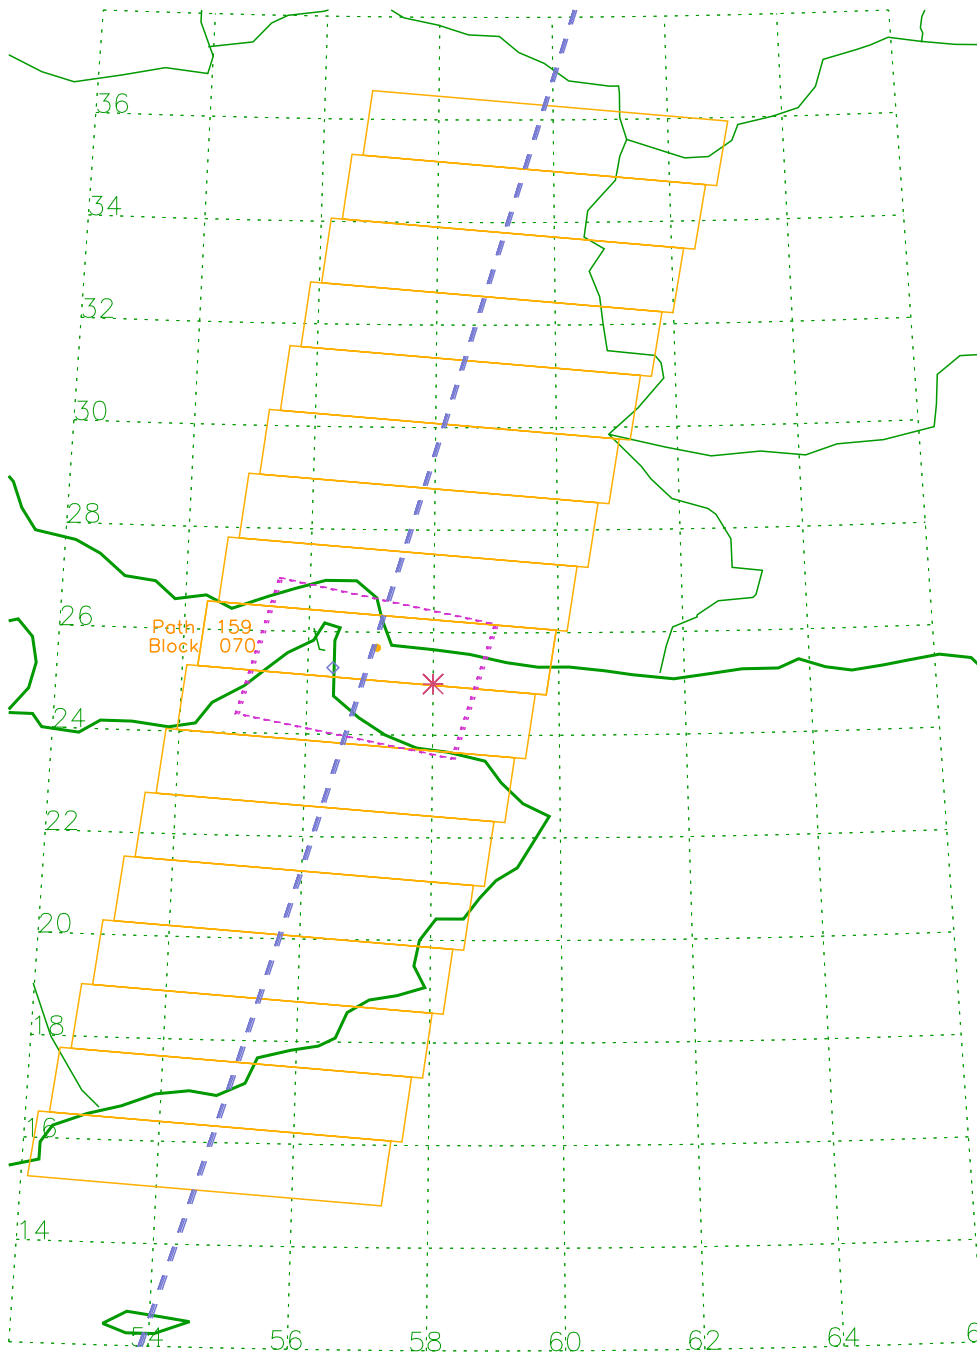

MISR Local Mode Sites, MidEast

MISR paths over AL_Jabal, Local Mode Site #228 (25.000, 58.000)

Path 158, Block 071

Orbit	X-Track	Df Time	Df Date
#24158	43.6 km	06:47:19	03Jul04
#24391	41.3 km	06:47:19	19Jul04
#24624	40.0 km	06:47:00	04Aug04
#24857	40.0 km	06:47:00	20Aug04
#25090	40.0 km	06:47:00	05Sep04
#25323	40.0 km	06:47:00	21Sep04
#25556	40.0 km	06:47:00	07Oct04

Nearby LM Sites

229 AL_Fujayrah

MISR paths over Al_Jabal, Local Mode Site #228 (25.000, 58.000)

Path 159, Block 070

Orbit	X-Track	Df Time	Df Date
#24027	111.1 km	06:53:33	24Jun04
#24260	108.3 km	06:53:20	10Jul04
#24493	114.0 km	06:54:00	26Jul04
#24726	114.0 km	06:54:00	11Aug04
#24959	114.0 km	06:54:00	27Aug04
#25192	114.0 km	06:54:00	12Sep04
#25425	114.0 km	06:54:00	28Sep04

Nearby LM Sites

229 AL_Fujayrah

MISR paths over Al_Fujayrah, Local Mode Site #229 (25.300, 56.400)

Path 159, Block 070

Orbit	X-Track	Df Time	Df Date
#24027	53.9 km	06:53:35	24Jun04
#24260	56.7 km	06:53:22	10Jul04
#24493	51.0 km	06:54:00	26Jul04
#24726	51.0 km	06:54:00	11Aug04
#24959	51.0 km	06:54:00	27Aug04
#25192	51.0 km	06:54:00	12Sep04
#25425	51.0 km	06:54:00	28Sep04

Nearby LM Sites

- 228 Al_Jabal
- 230 Al_Dhafra

MISR paths over Al_Fujayrah, Local Mode Site #229 (25.300, 56.400)

Path 160, Block 070

Orbit	X-Track	Df Time	Df Date
#24129	96.2 km	06:59:33	01Jul04
#24362	97.6 km	06:59:29	17Jul04
#24595	100.0 km	07:00:00	02Aug04
#24828	100.0 km	07:00:00	18Aug04
#25061	100.0 km	07:00:00	03Sep04
#25294	100.0 km	07:00:00	19Sep04
#25527	100.0 km	07:00:00	05Oct04