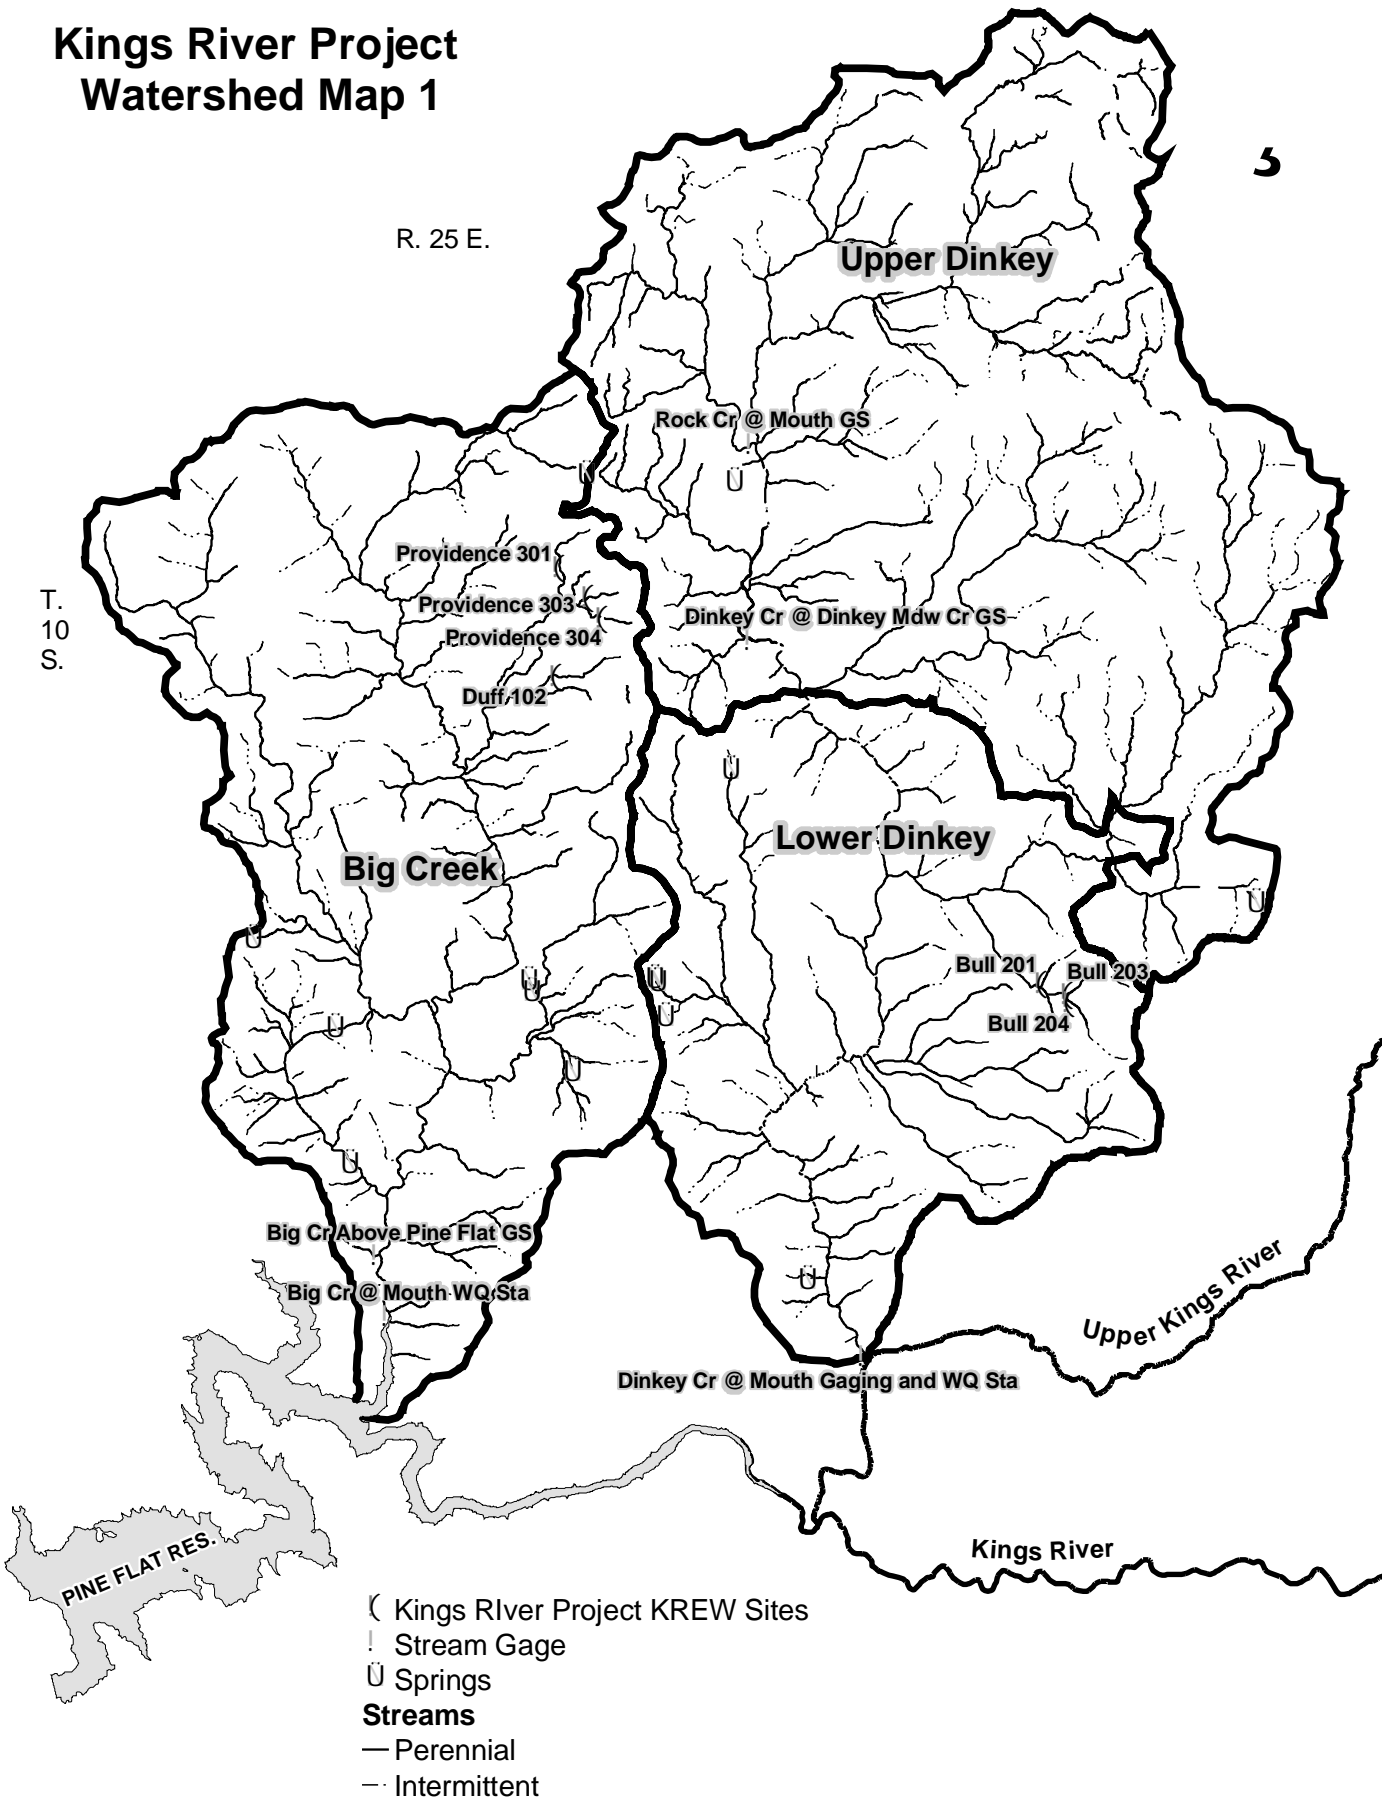

# Kings River Project Watershed Map 1

1:170,000

ccabrera\_081606