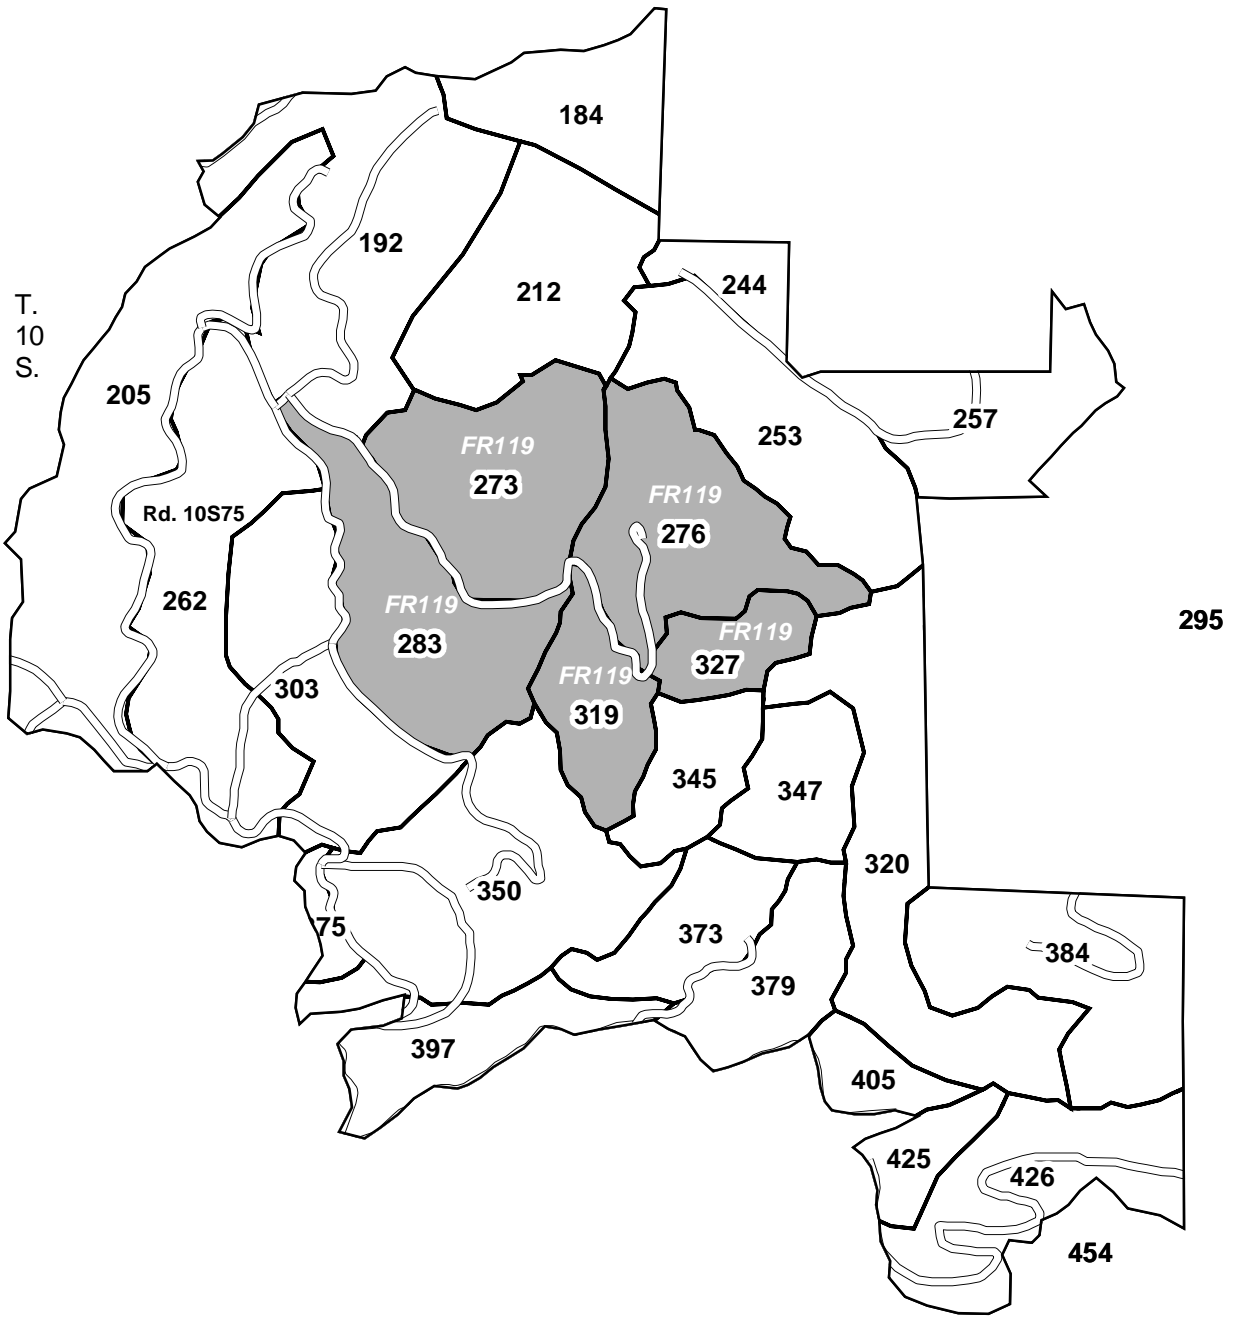

Kings River Project providen_1 Terrestrial

R. 25 E.

Roads

- Roads
- CA Spotted Owl Study PACs
- Fisher Elevation Zone

The fisher elevation zone does not go through this unit.