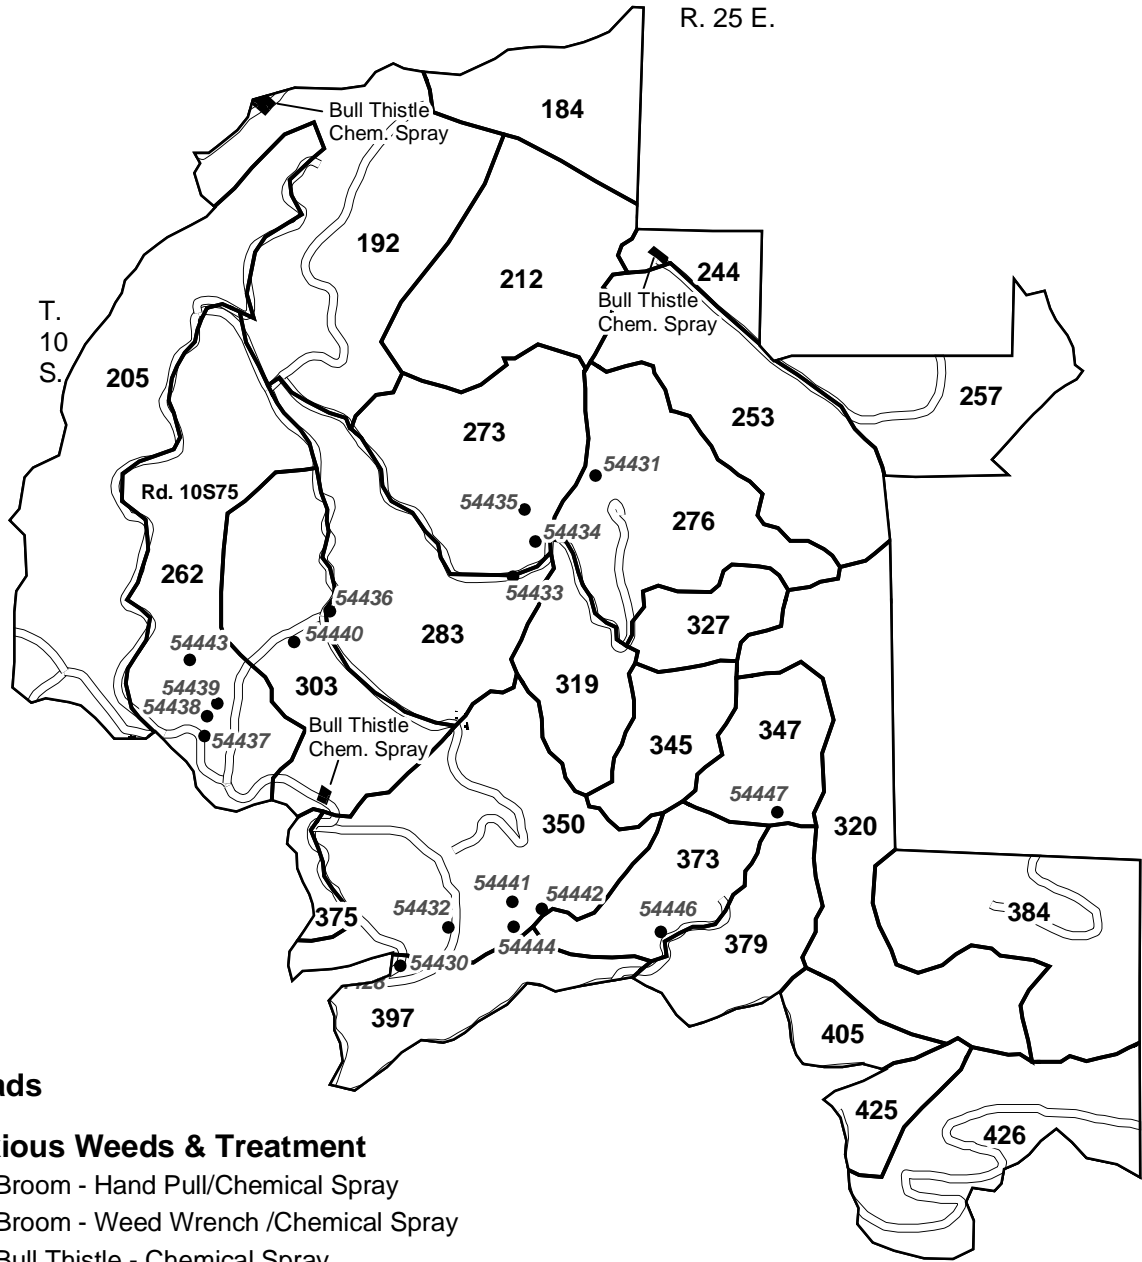

# Kings River Project providen\_1 Noxious Weed Species/Treatment & Watershed Improvement Needs (WIN)

## Roads

## Noxious Weeds & Treatment

- Broom - Hand Pull/Chemical Spray
- Broom - Weed Wrench /Chemical Spray
- Bull Thistle - Chemical Spray
- Bull Thistle - Hand Pull
- Bull Thistle - Hand Pull/Chemical Spray
- Cheat Grass - Chemical Spray
- Fox Glove - Hand Pull
- Hory Crest - Chemical Spray
- Klamath Weed - Chemical Spray
- Mullen - Chemical Spray
- Mullen - Chemical Spray/Pull Seedlings
- Tocalote - Chemical Spray

● **Watershed Improvement Needs (54439 For Example)**