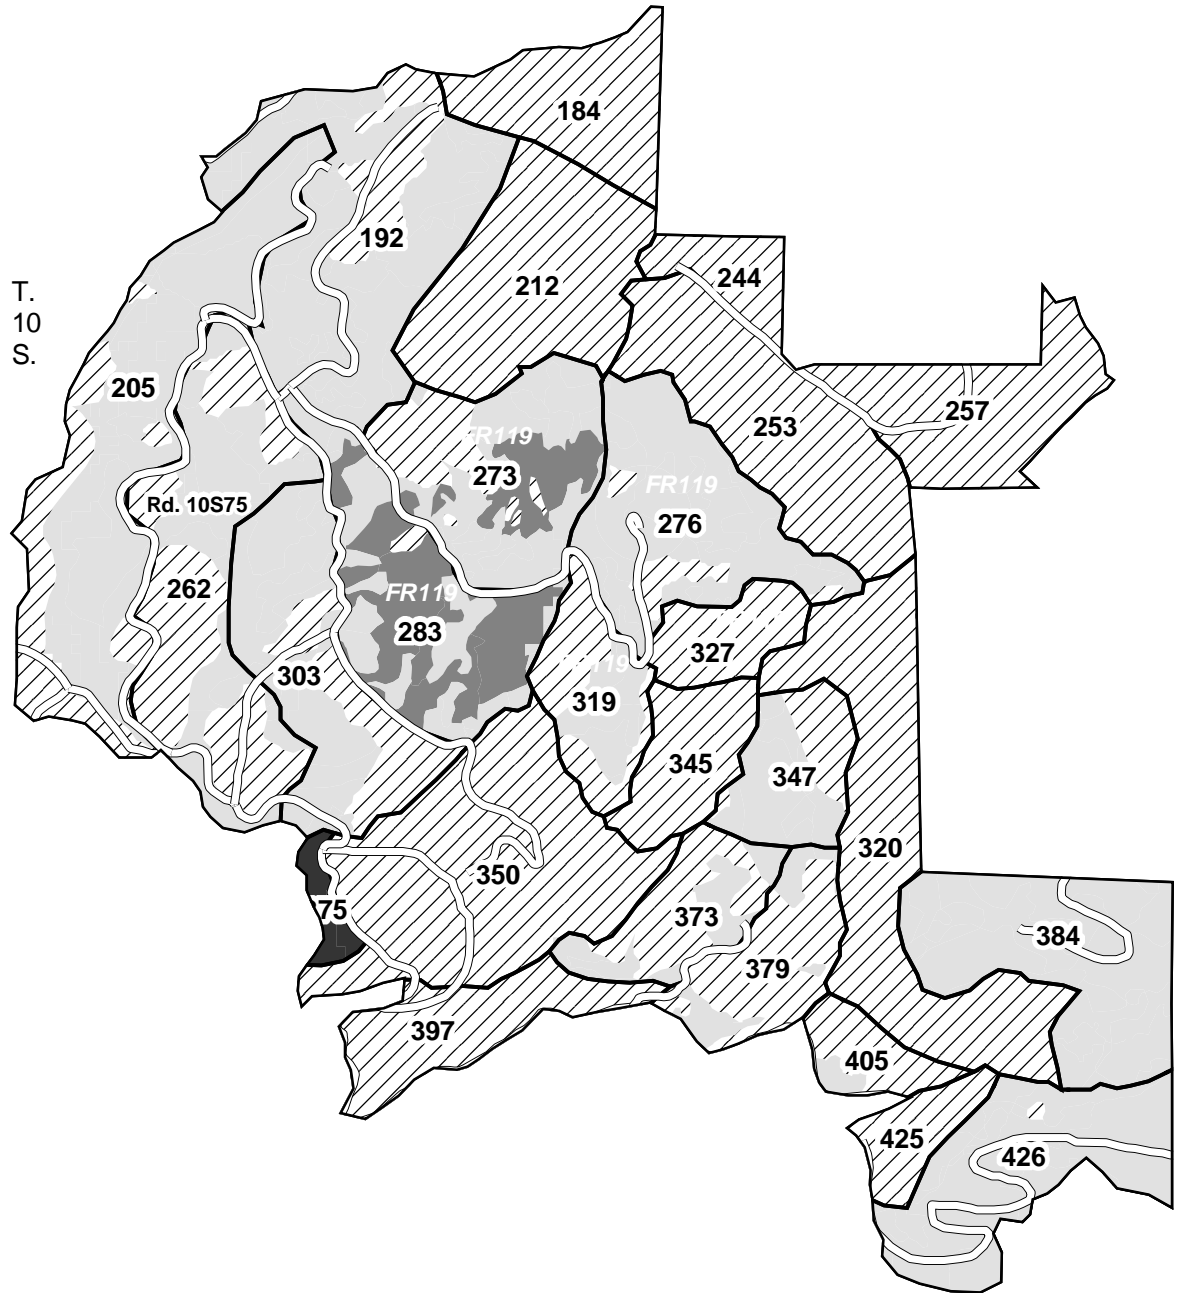

Kings River Project providen_1 Net Burn Treatment

R. 25 E.

Roads

Net Burn Treatment

 Burn Piles

 Jackpot

 Underburn

 Broadcast Burn