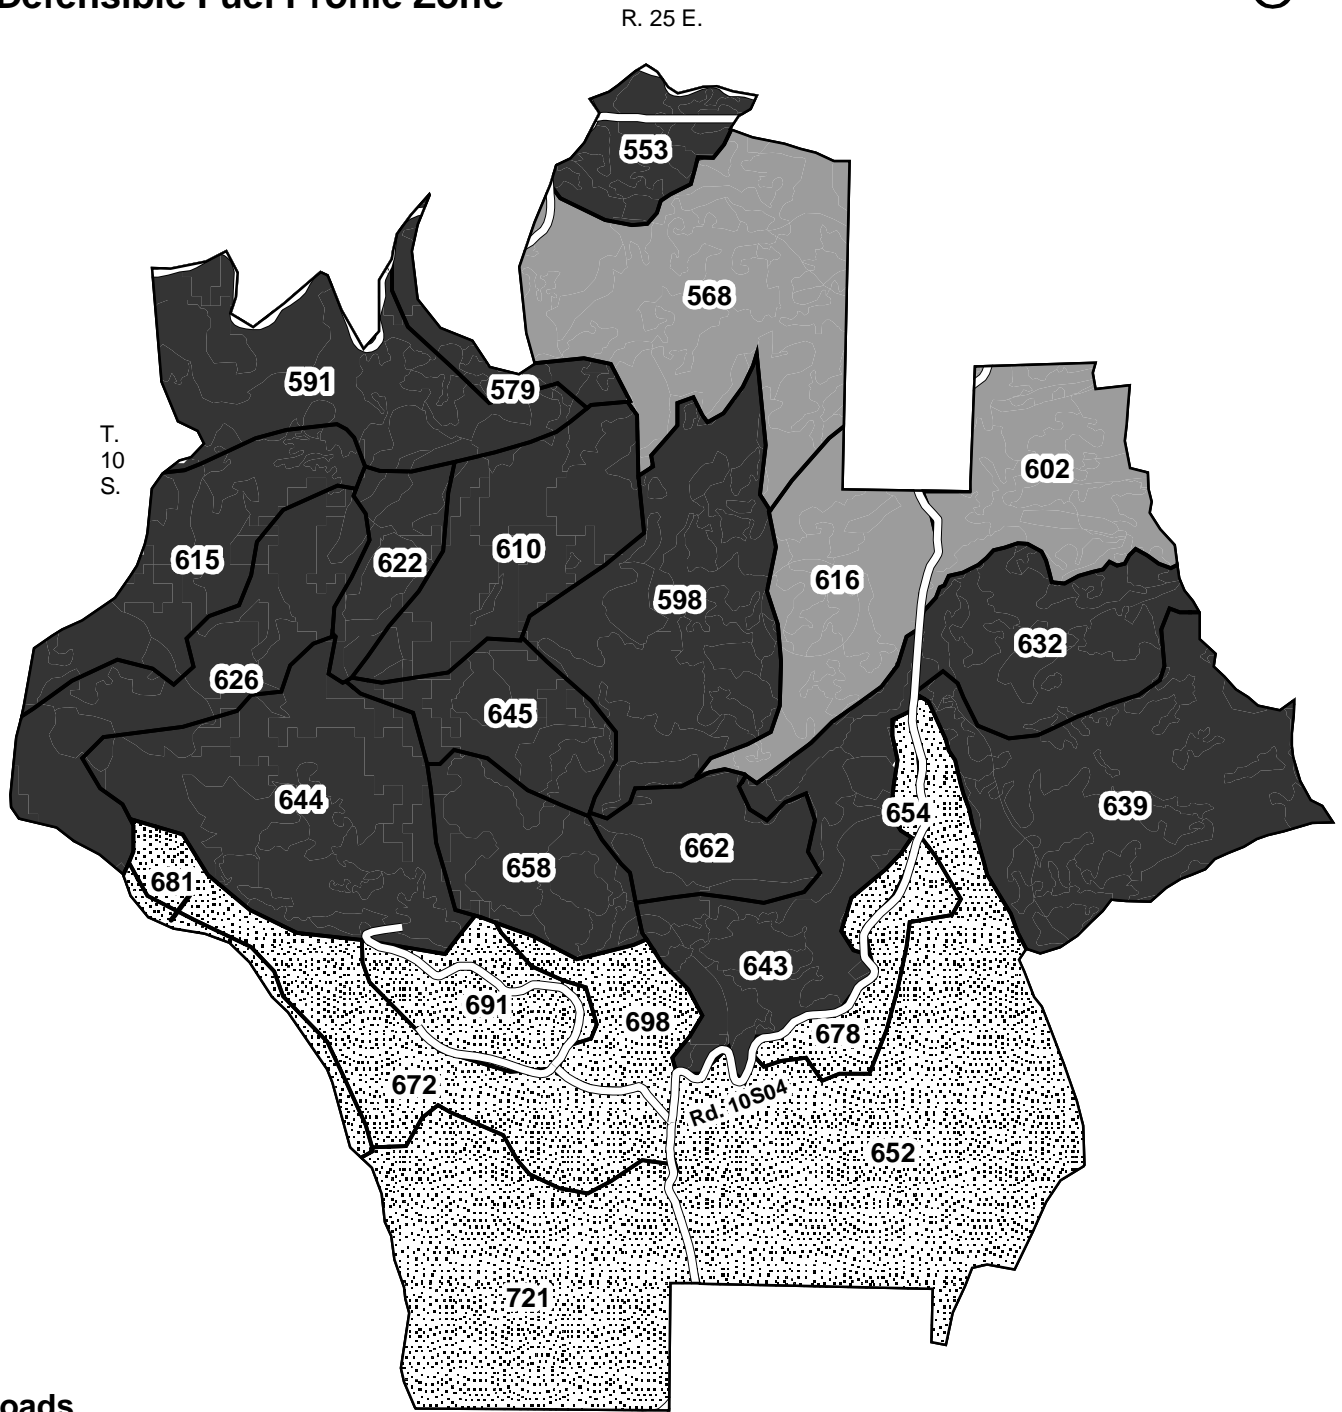

**Kings River Project
n_soapro_2
Urban Interface &
Defensible Fuel Profile Zone**

Roads

Defensible Fuel Profile Zone

•• Yes

Urban Interface Zone

- Threat
- Defense
- ▨ Other