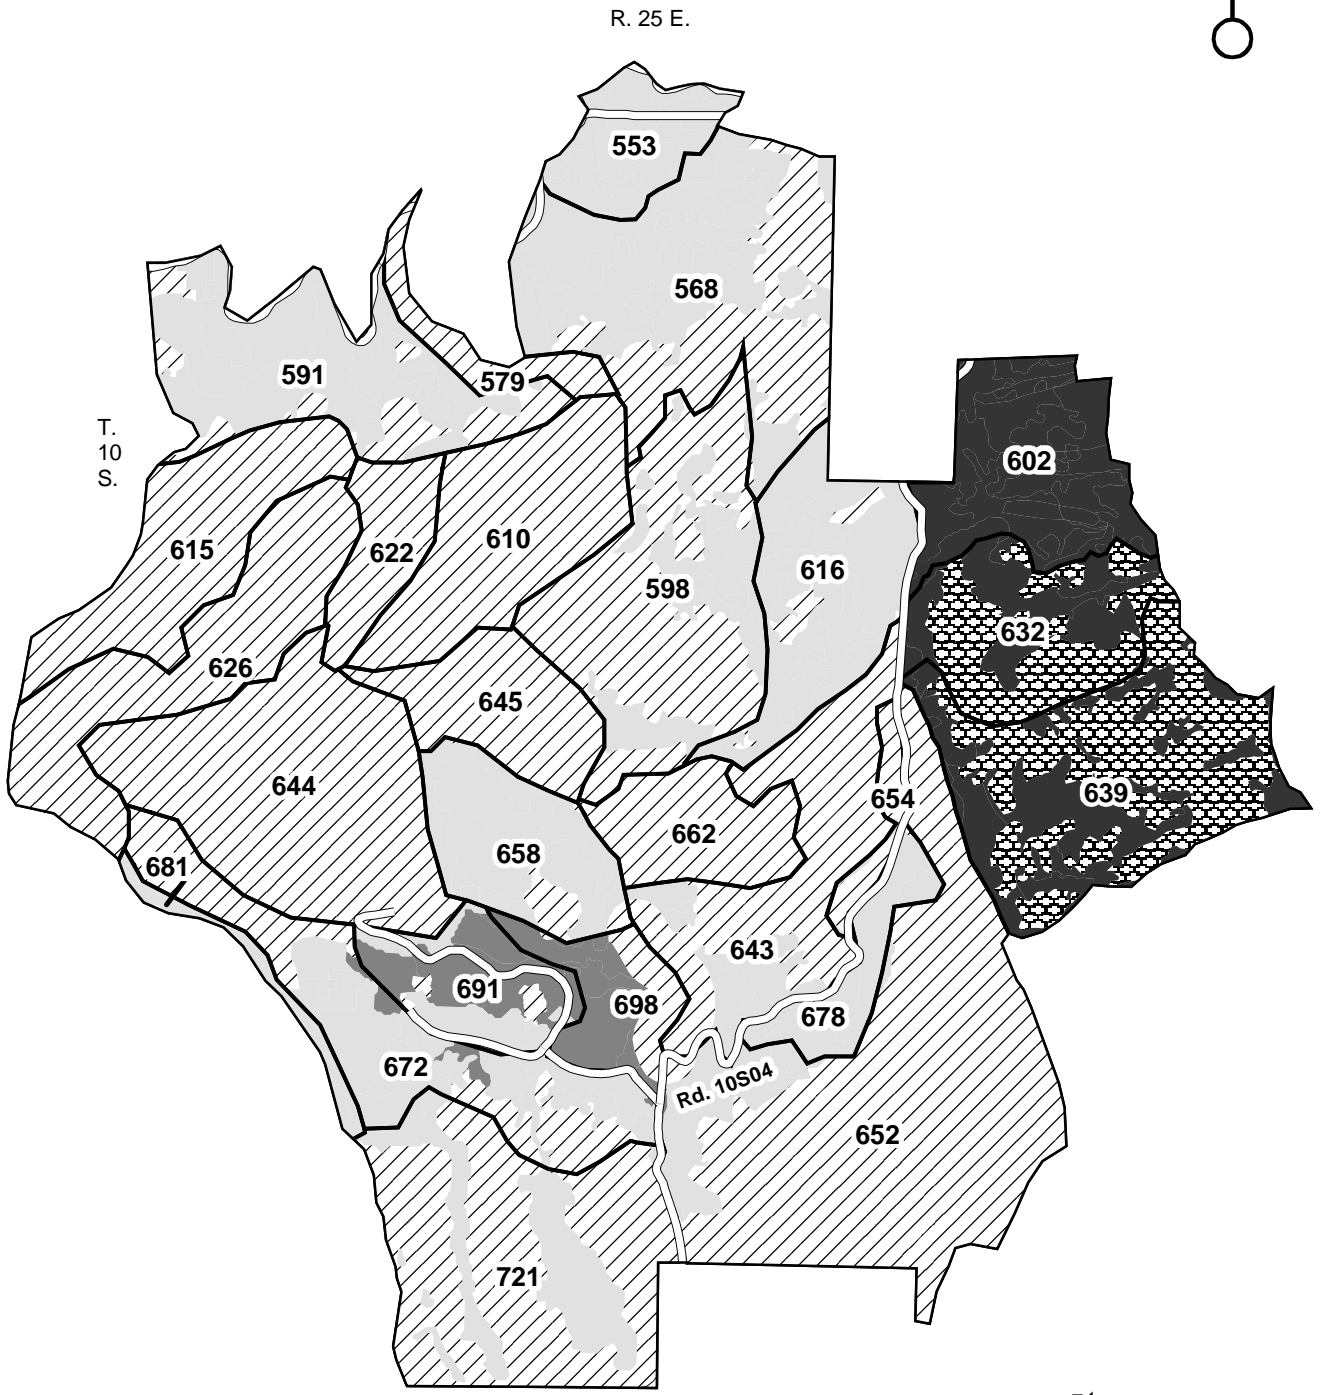

**Kings River Project
n_soapro_2
Net Burn Treatment**

Roads

Net Burn Treatment

-  Burn Piles
-  Jackpot
-  Underburn
-  Broadcast Burn
-  None

1:24,000

hmtaylor_070605

Numbers Refer to Plan IDs