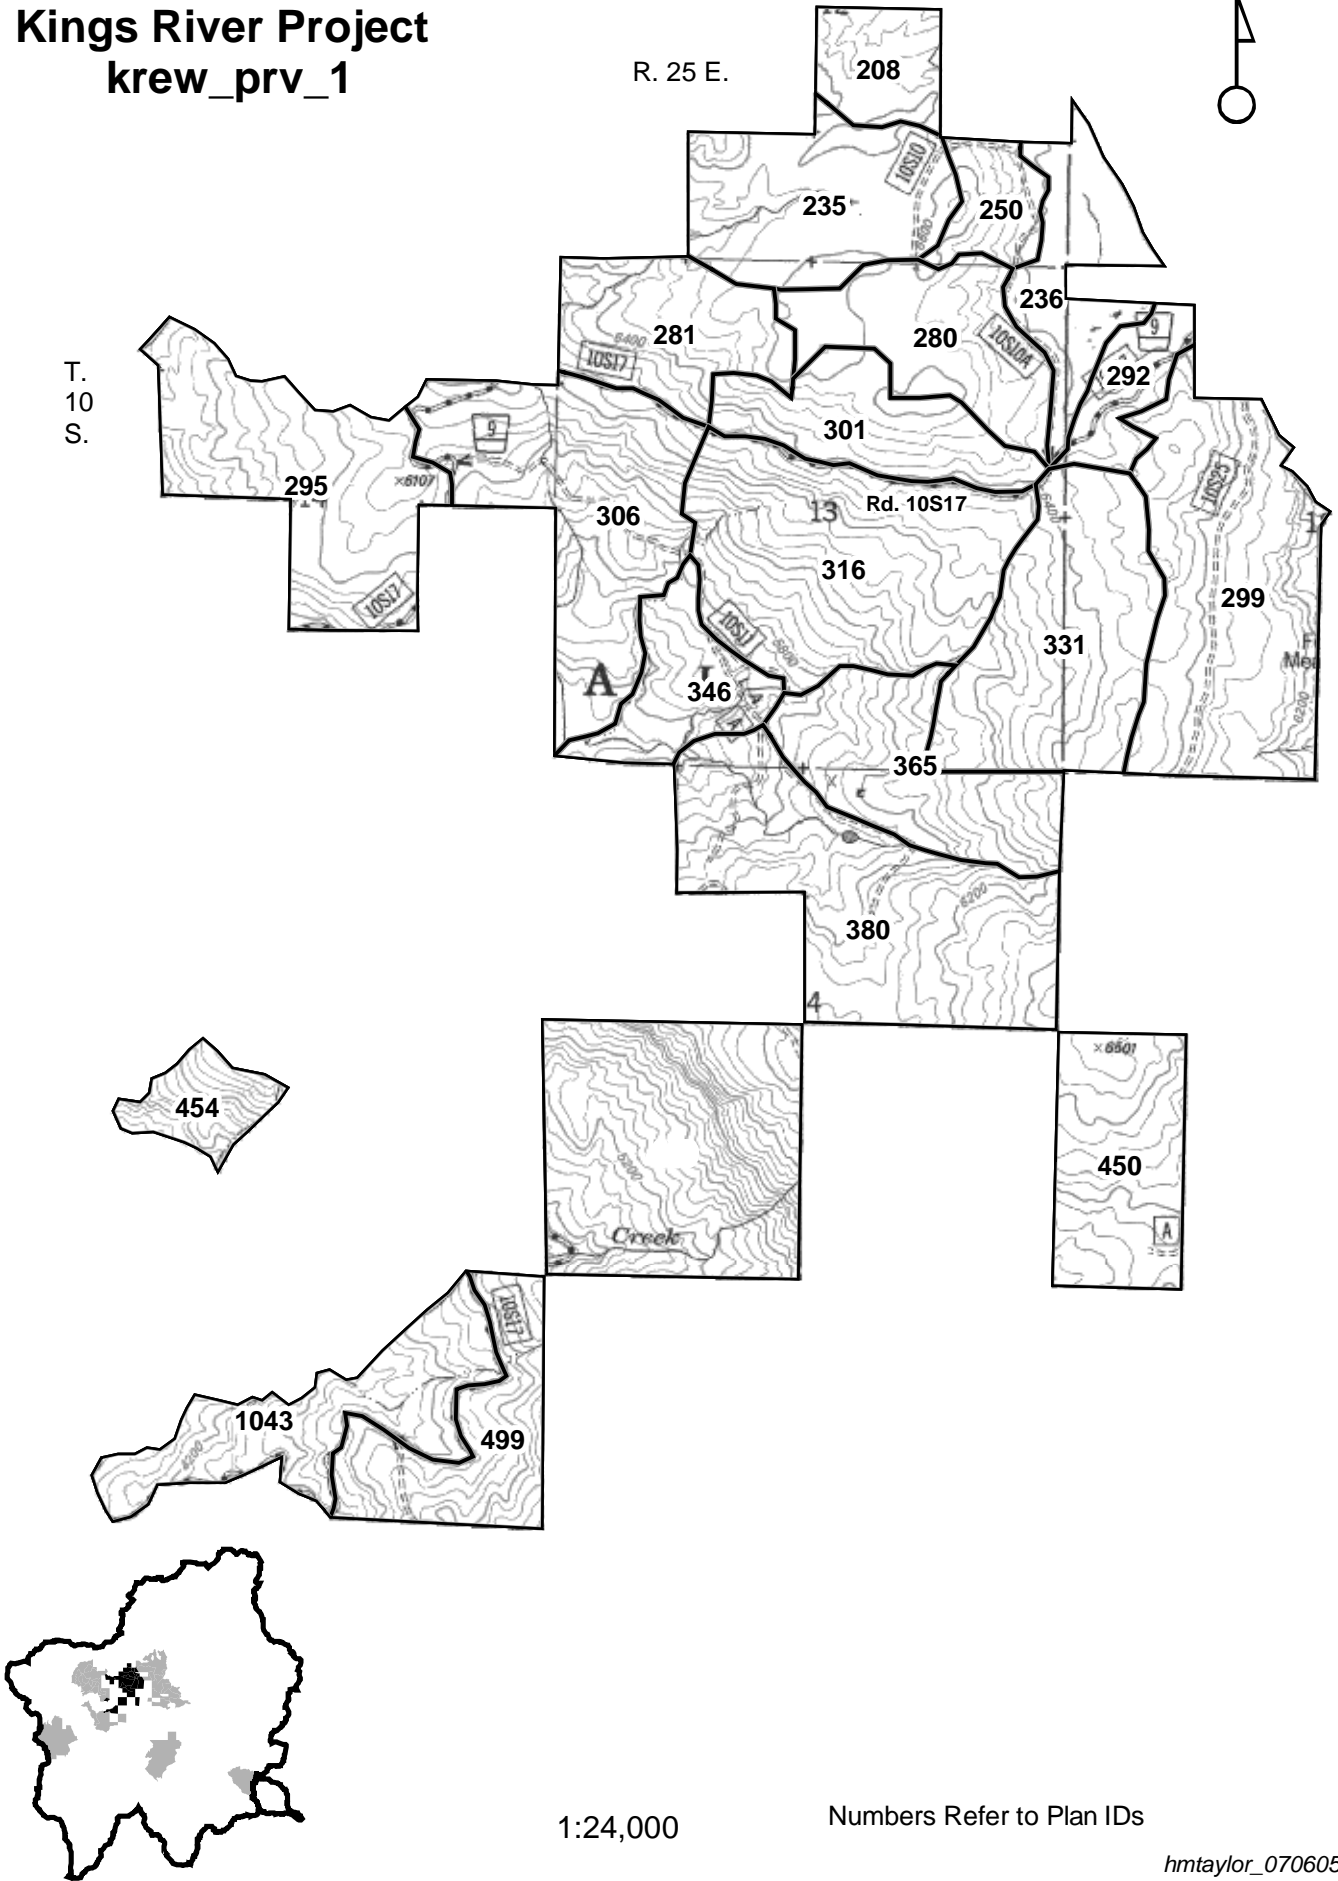

Kings River Project krew_prv_1

1:24,000

Numbers Refer to Plan IDs