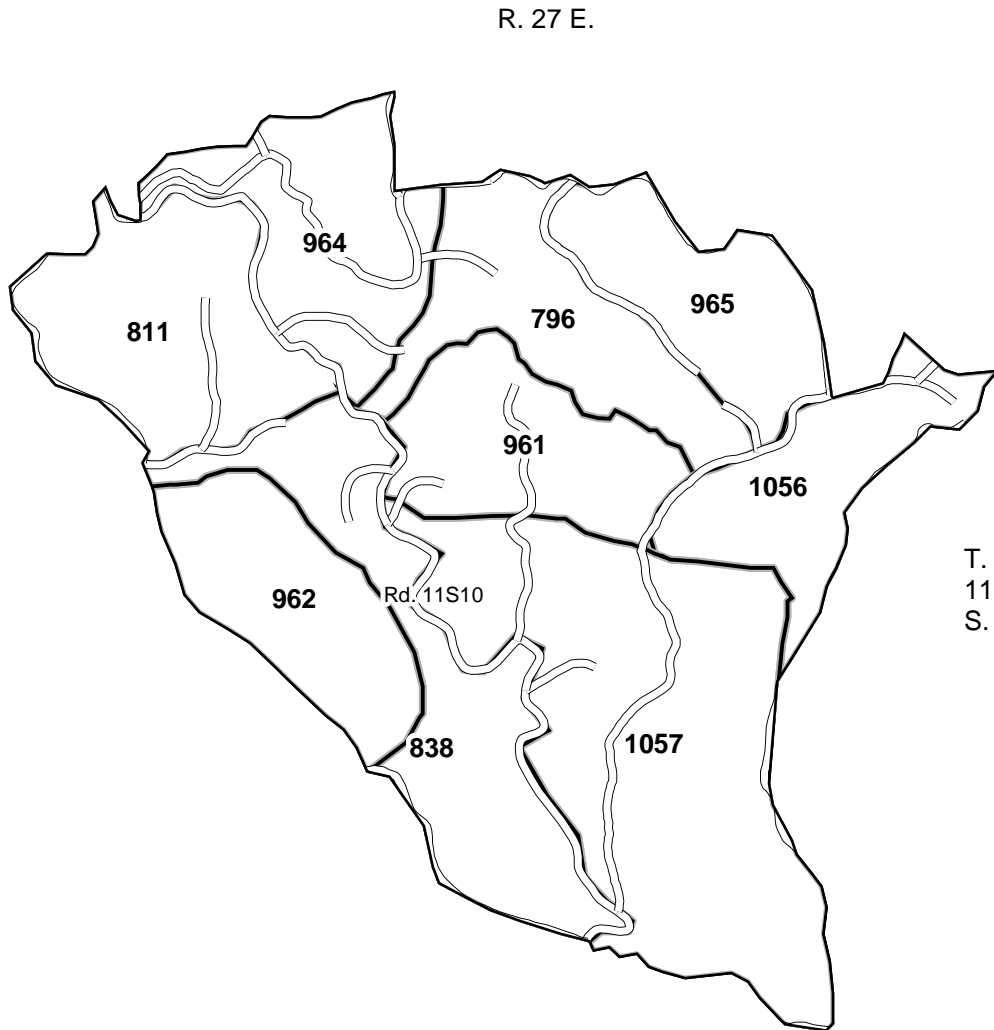

Kings River Project krew_bul_1 Terrestrial

Roads

CA Spotted Owl Study PACs

Fisher Elevation Zone

There are no CA spotted owl study PACs in this unit.
The fisher elevation zone does not go through this unit.