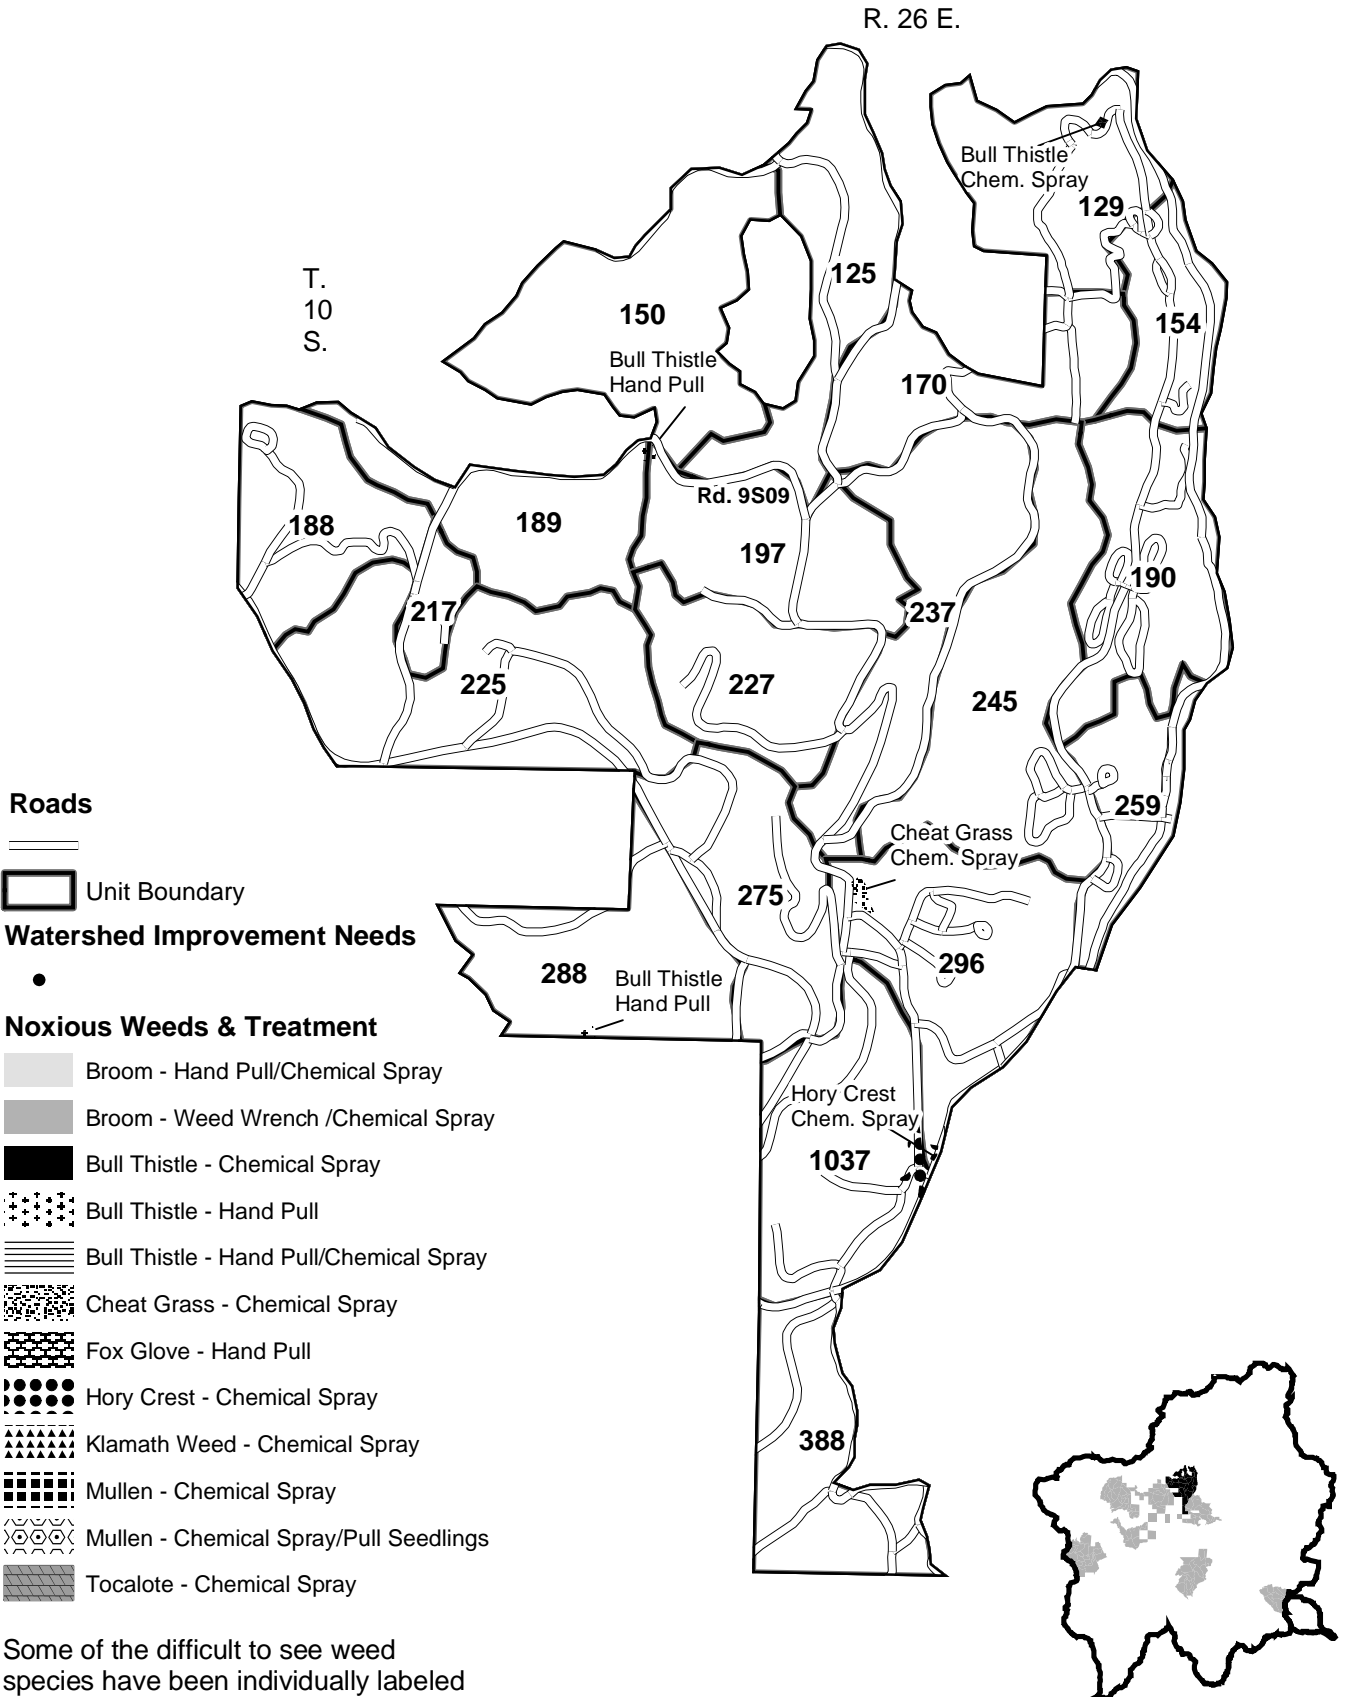

Kings River Project glen_mdw_1 Noxious Weed Species/Treatment & Watershed Improvement Needs (WIN)

Some of the difficult to see weed species have been individually labeled

Numbers Refer to Plan IDs

1:24,000

hmtaylor_070605