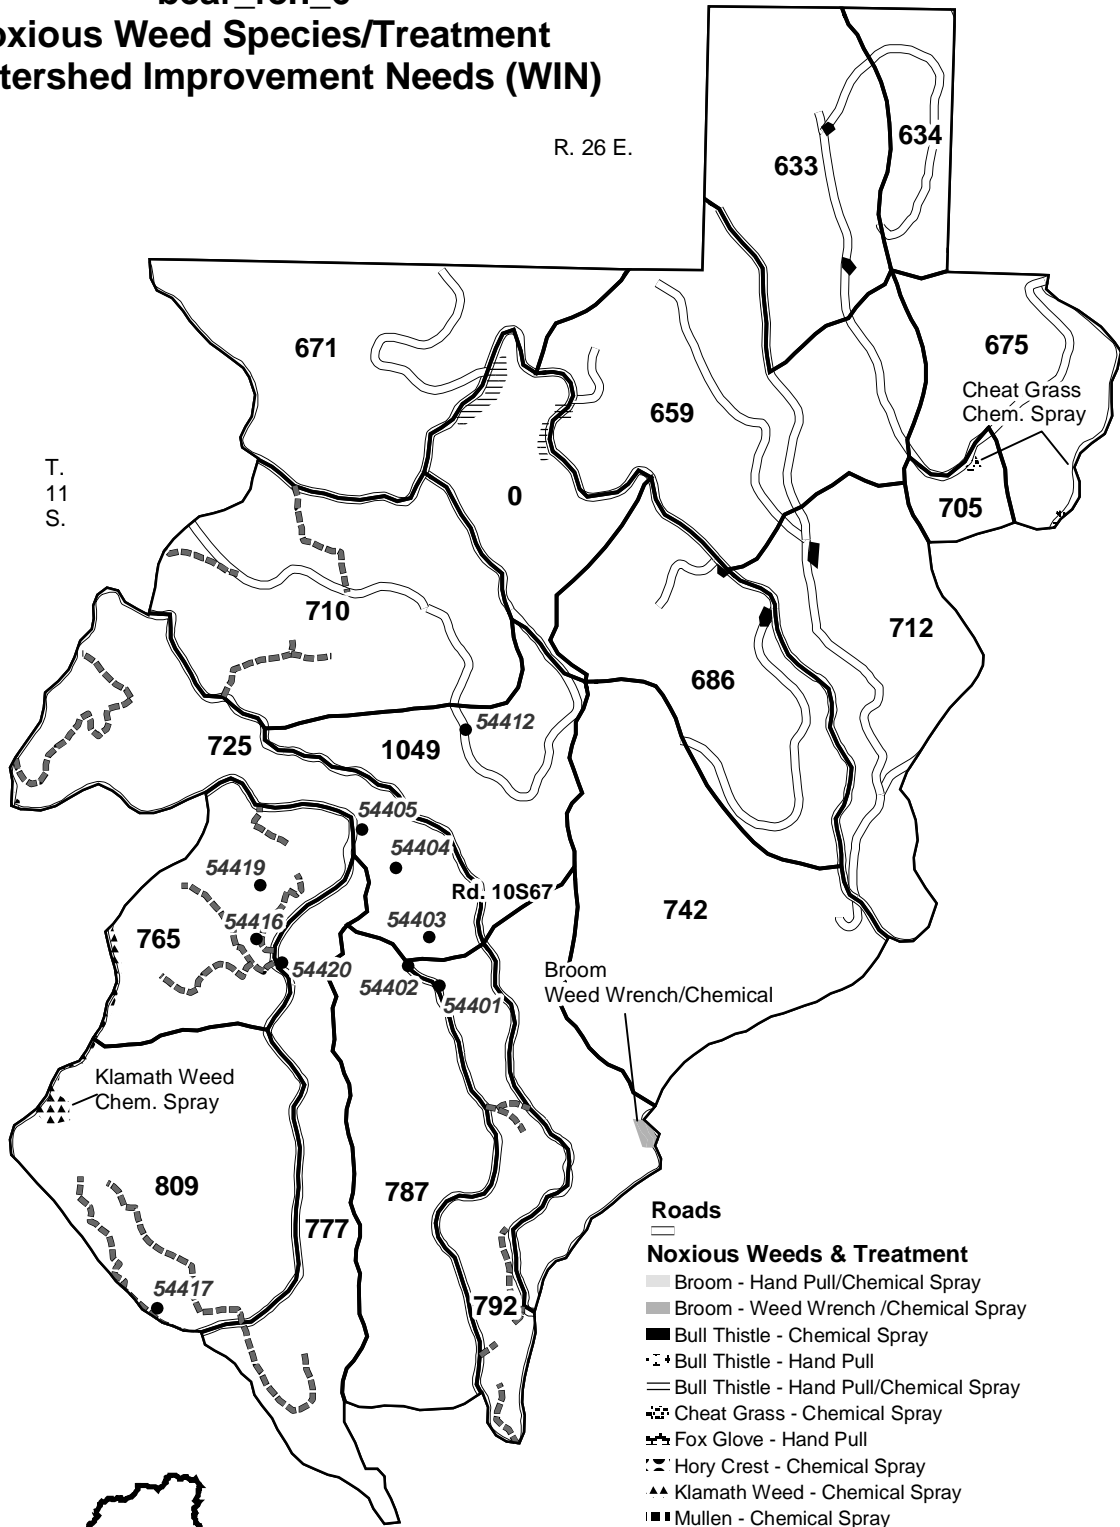

# Kings River Project bear\_fen\_6 Noxious Weed Species/Treatment & Watershed Improvement Needs (WIN)

- Roads**
- Noxious Weeds & Treatment**
- Broom - Hand Pull/Chemical Spray
  - Broom - Weed Wrench /Chemical Spray
  - Bull Thistle - Chemical Spray
  - Bull Thistle - Hand Pull
  - ≡ Bull Thistle - Hand Pull/Chemical Spray
  - ⊠ Cheat Grass - Chemical Spray
  - ⊠ Fox Glove - Hand Pull
  - ⊠ Hory Crest - Chemical Spray
  - ▲ Klamath Weed - Chemical Spray
  - Mullen - Chemical Spray
  - ⊠ Mullen - Chemical Spray/Pull Seedlings
  - Tocalote - Chemical Spray
- Bear Mdw. Skid Trails**
- Watershed Improvement Needs (54439 For Example)**
- 

Some of the difficult to see weed species have been individually labeled

Bold Numbers Refer to Plan IDs